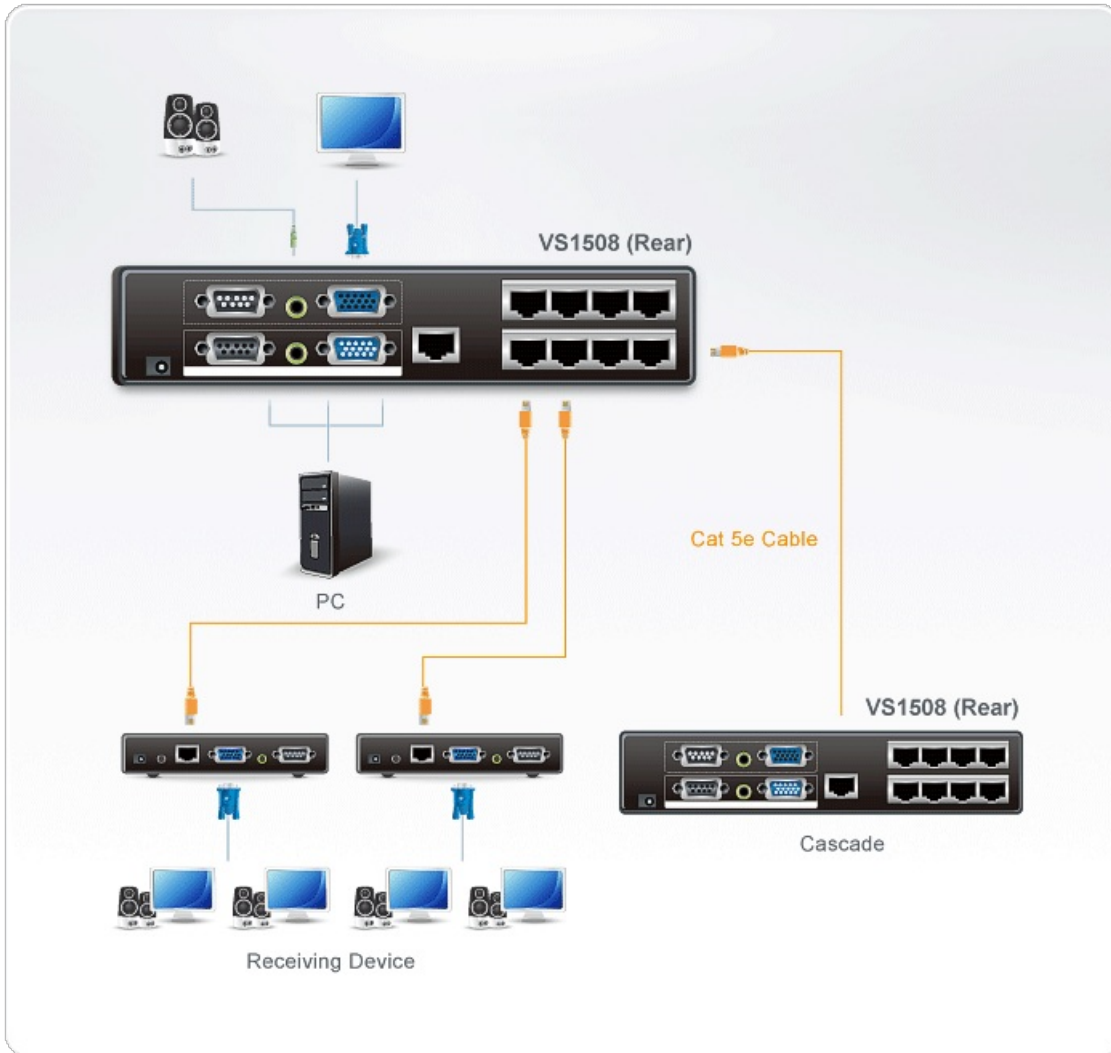

Diagram

ATEN International Co., Ltd.

3F., No.125, Sec. 2, Datong Rd., Sijhih District., New Taipei City 221, Taiwan
Phone: 886-2-8692-6789 Fax: 886-2-8692-6767
www.aten.com E-mail: marketing@aten.com

© Copyright 2015 ATEN® International Co., Ltd.
ATEN and the ATEN logo are trademarks of ATEN International Co., Ltd.
All rights reserved. All other trademarks are the property of their respective owners.