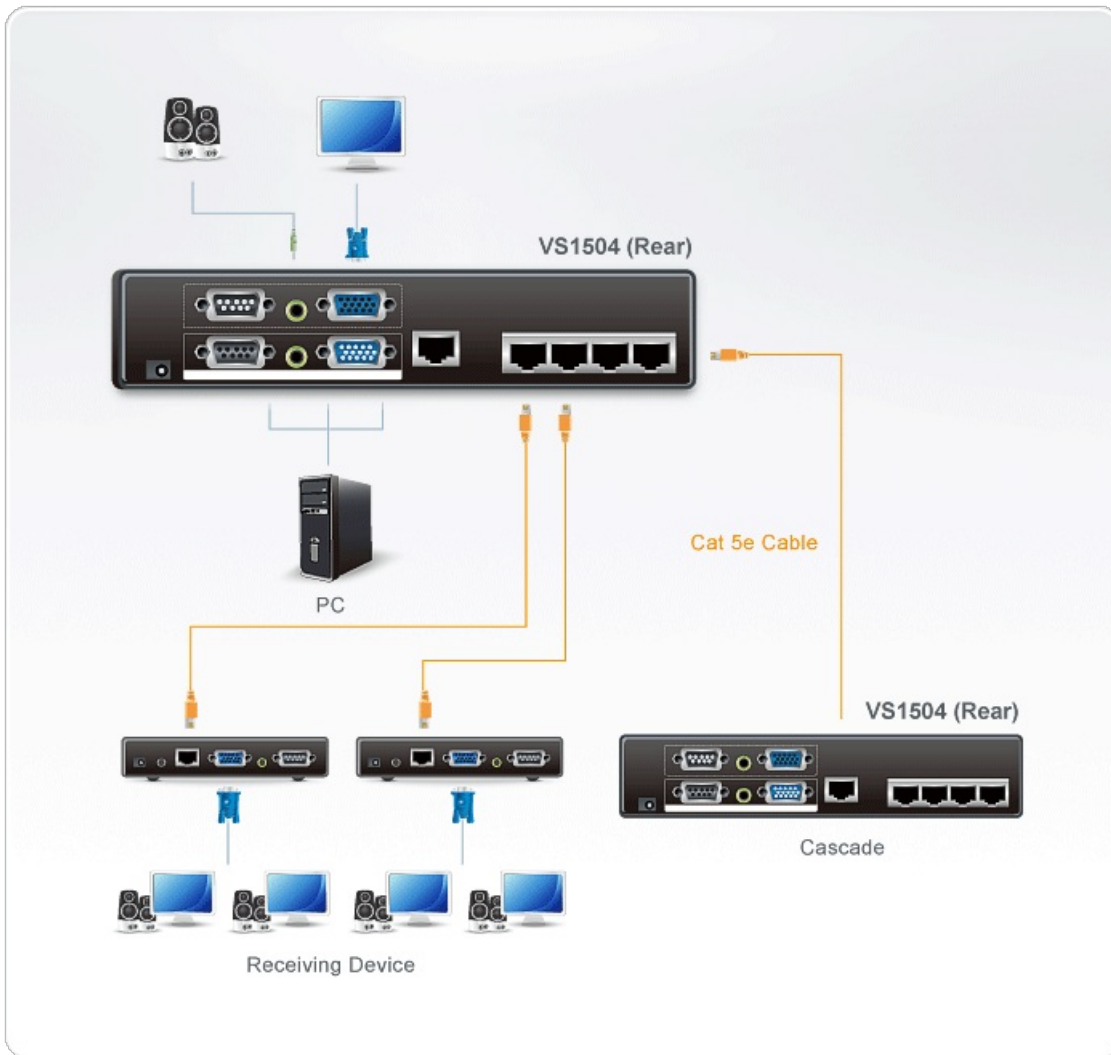

Diagram

ATEN International Co., Ltd.

3F., No.125, Sec. 2, Datong Rd., Sijhih District., New Taipei City 221, Taiwan
Phone: 886-2-8692-6789 Fax: 886-2-8692-6767
www.aten.com E-mail: marketing@aten.com

© Copyright 2015 ATEN® International Co., Ltd.
ATEN and the ATEN logo are trademarks of ATEN International Co., Ltd.
All rights reserved. All other trademarks are the property of their respective owners.