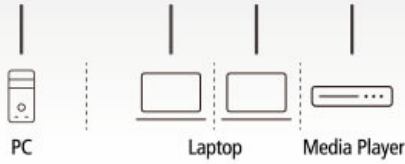

VP1420

4 x 2 True 4K presentation-matrixswitch

Boosting Meeting Professionalism

VP1420

4 x 2 True 4K Presentation Matrix Switch

ATEN VP1420 is a multi-in-one presentation switch that integrates a video matrix, True 4K scaler, audio processor, and analog-to-digital converter functions into one compact device. With four analog/digital inputs to two HDMI outputs, it is designed to boost the impact of any professional presentation in small- to medium-size meeting rooms.

True 4K, HDR Visual Clarity

Supports resolutions up to 4096 x 2160 @ 60Hz (4:4:4) with HDR to deliver vivid content in every presentation.

Smooth AV Switching Scaled to Perfection

Connect up to 4 sources (3 HDMI, 1 VGA), smoothly switch between them and display contents scaled perfectly to True 4K and 1080p simultaneously.

Audio De-embedding

Extract HDMI audio to Audio Line Out

Audio Embedding

Embed stereo audio into HDMI output or Audio Line Out

Flexible Audio Embedding / De-Embedding

Supports stereo audio embedding and HDMI audio de-embedding to different audio outputs to ease adaptation to your preferred audio setup.

Pushbuttons

IR Remote

Web GUI

RS-232

Ethernet

Contact Closure

Egenskaper

ATEN VP1420 är en multifunktionell presentation-switch som integrerar en video matrix switch, True 4K-skalare*, ljudprocessor och funktioner för analog-till-digital-omvandling, i en kompakt enhet som enkelt kan monteras under ett bord eller i ett rack. Med fyra analoga/digitala ingångar till två HDMI True 4K-utgångar är den designad för att effektivisera professionella presentationer.