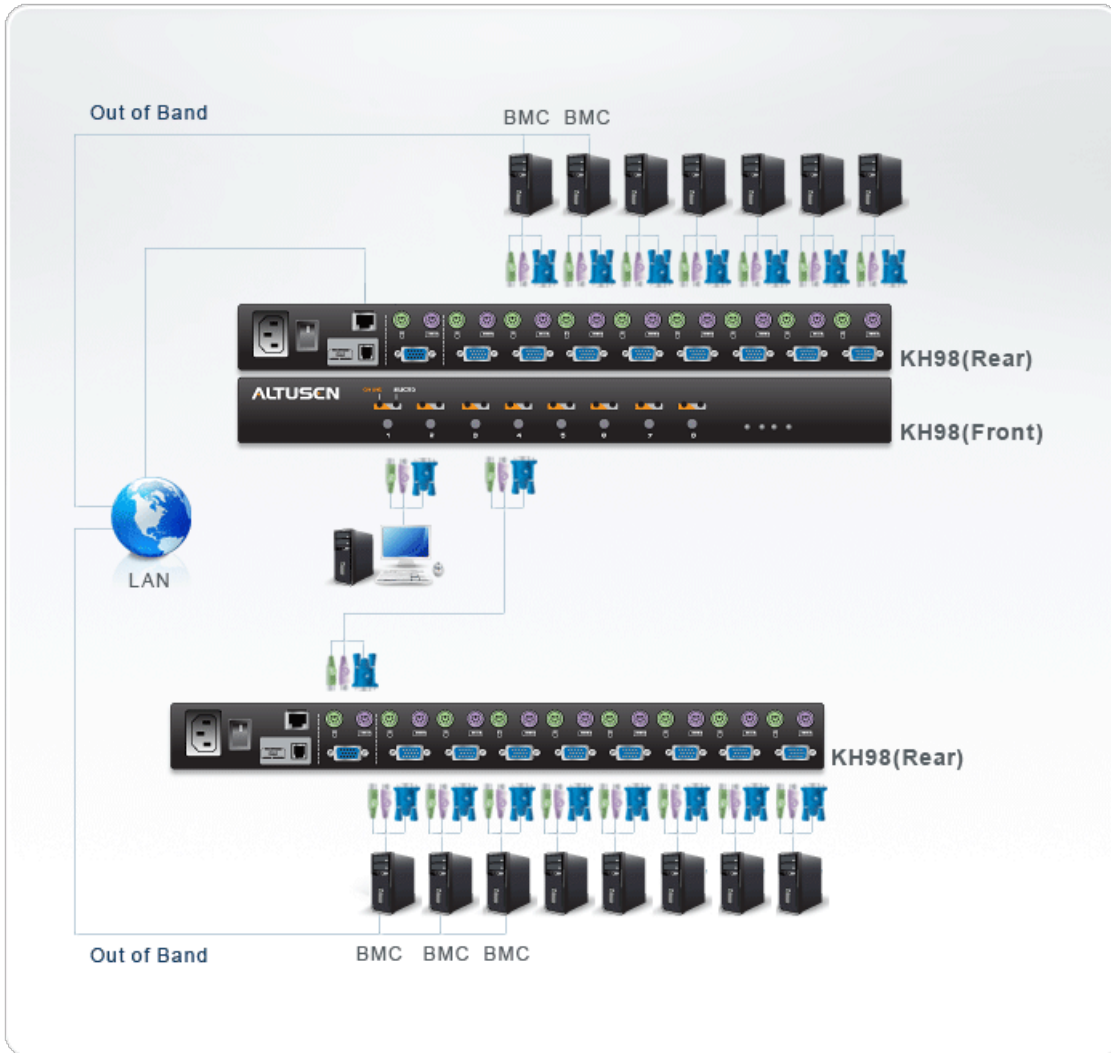

Diagram

ATEN International Co., Ltd.

3F., No.125, Sec. 2, Datong Rd., Sijhih District., New Taipei City 221, Taiwan
Phone: 886-2-8692-6789 Fax: 886-2-8692-6767
www.aten.com E-mail: marketing@aten.com

© Copyright 2015 ATEN® International Co., Ltd.
ATEN and the ATEN logo are trademarks of ATEN International Co., Ltd.
All rights reserved. All other trademarks are the property of their
respective owners.