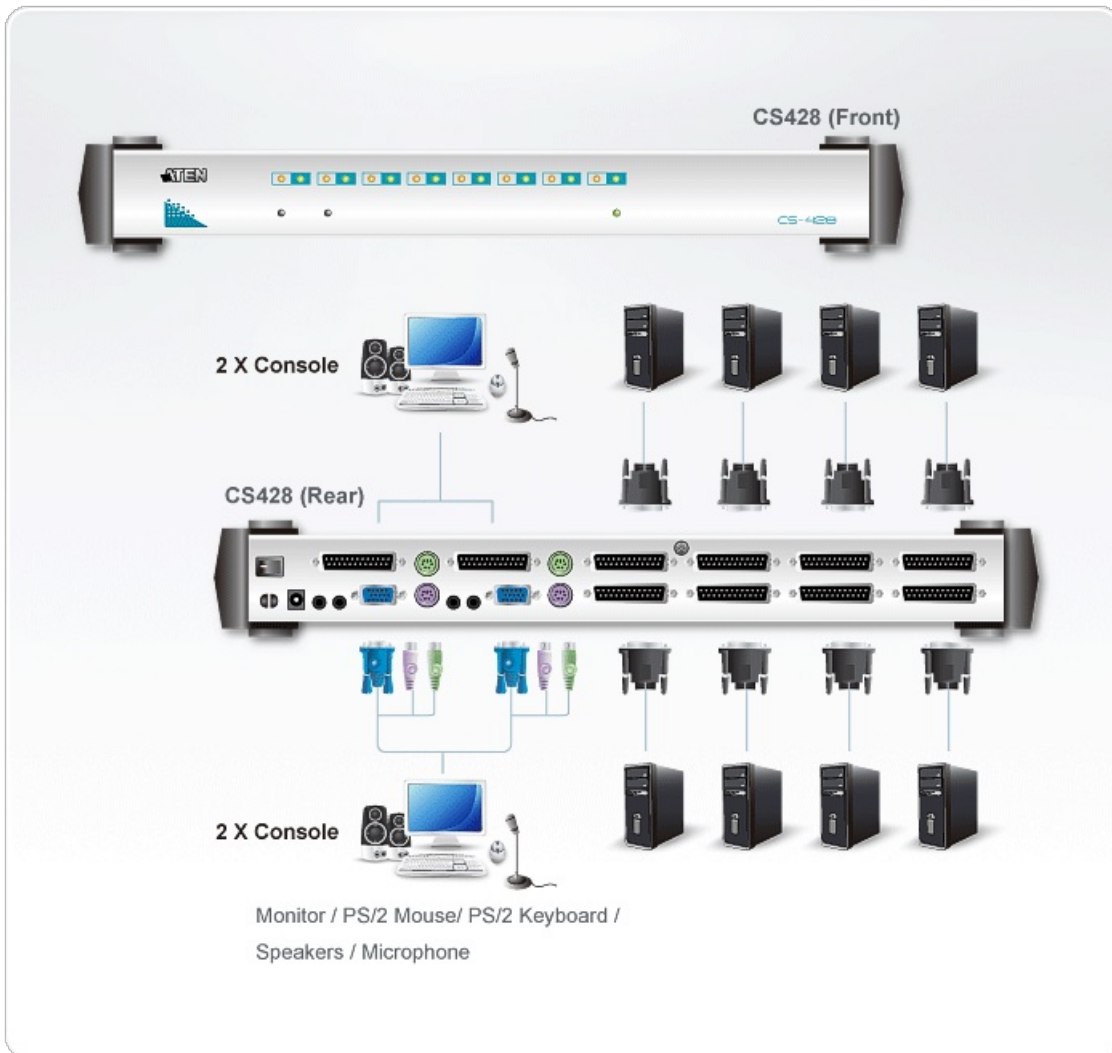

Diagram

ATEN International Co., Ltd.

3F., No.125, Sec. 2, Datong Rd., Sijhih District., New Taipei City 221, Taiwan
Phone: 886-2-8692-6789 Fax: 886-2-8692-6767
www.aten.com E-mail: marketing@aten.com

© Copyright 2015 ATEN® International Co., Ltd.
ATEN and the ATEN logo are trademarks of ATEN International Co., Ltd.
All rights reserved. All other trademarks are the property of their
respective owners.