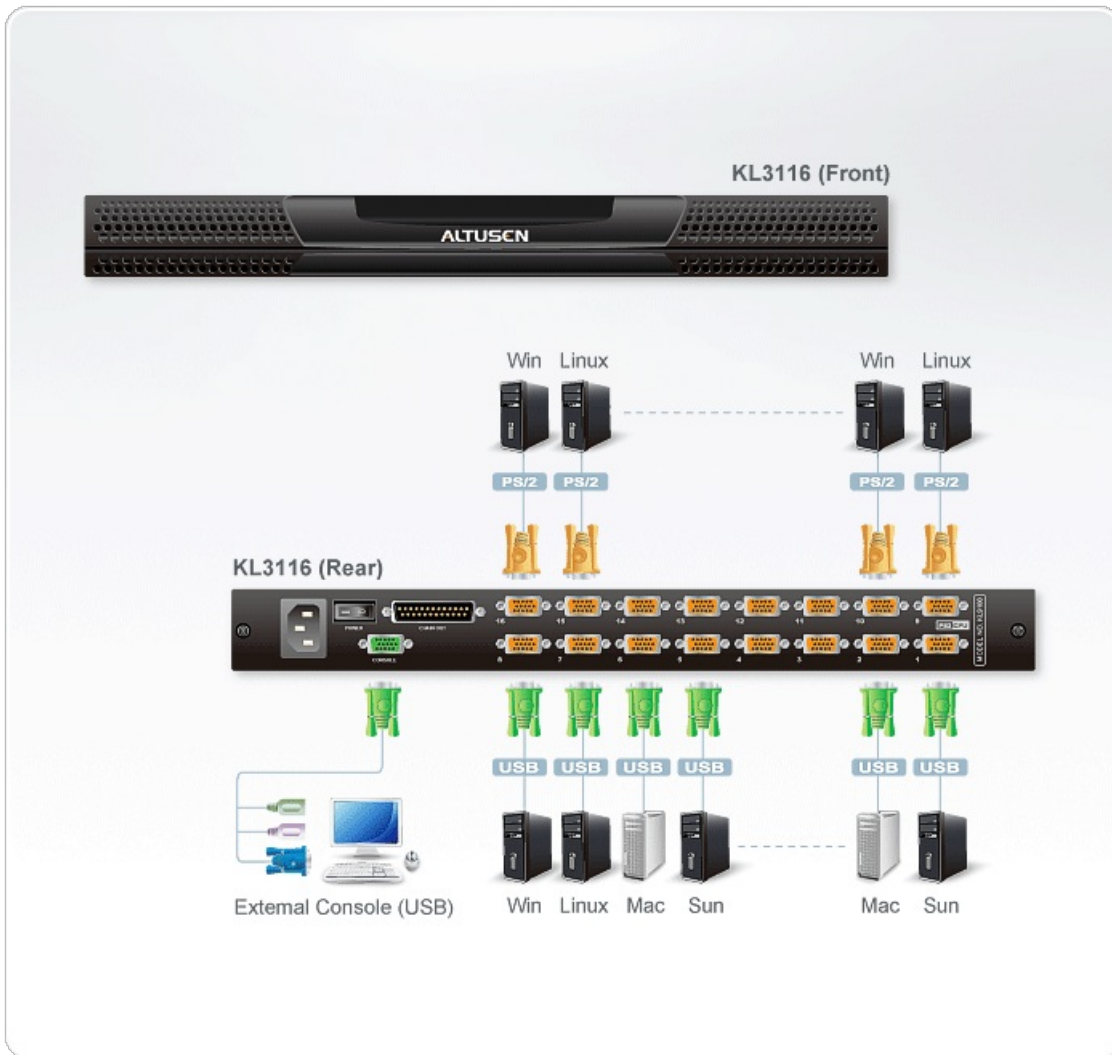

Diagram

ATEN International Co., Ltd.

3F., No.125, Sec. 2, Datong Rd., Sijhih District., New Taipei City 221, Taiwan
Phone: 886-2-8692-6789 Fax: 886-2-8692-6767
www.aten.com E-mail: marketing@aten.com

© Copyright 2015 ATEN® International Co., Ltd.
ATEN and the ATEN logo are trademarks of ATEN International Co., Ltd.
All rights reserved. All other trademarks are the property of their
respective owners.