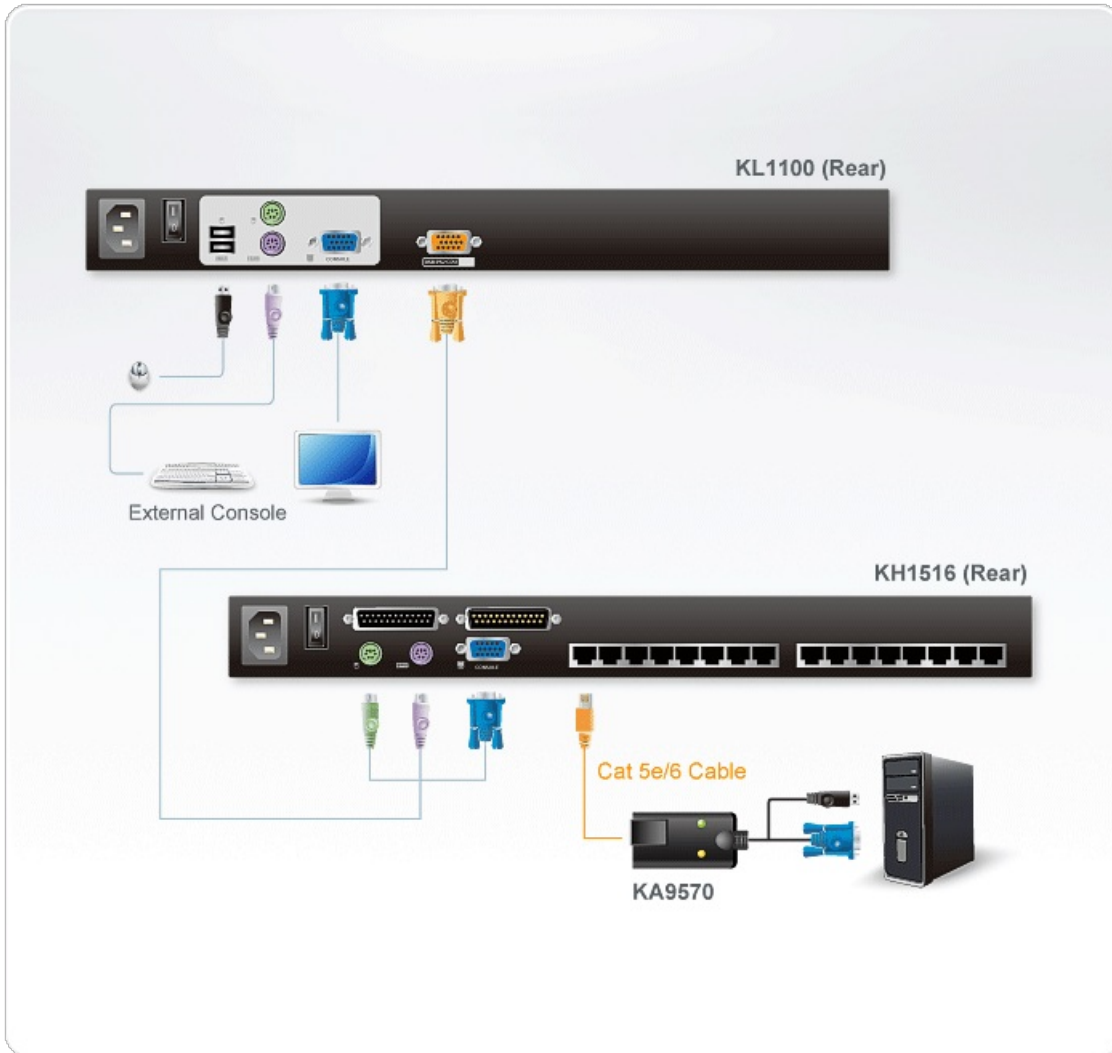

Diagram

ATEN International Co., Ltd.

3F., No.125, Sec. 2, Datong Rd., Sijhih District., New Taipei City 221, Taiwan
Phone: 886-2-8692-6789 Fax: 886-2-8692-6767
www.aten.com E-mail: marketing@aten.com

© Copyright 2015 ATEN® International Co., Ltd.
ATEN and the ATEN logo are trademarks of ATEN International Co., Ltd.
All rights reserved. All other trademarks are the property of their
respective owners.