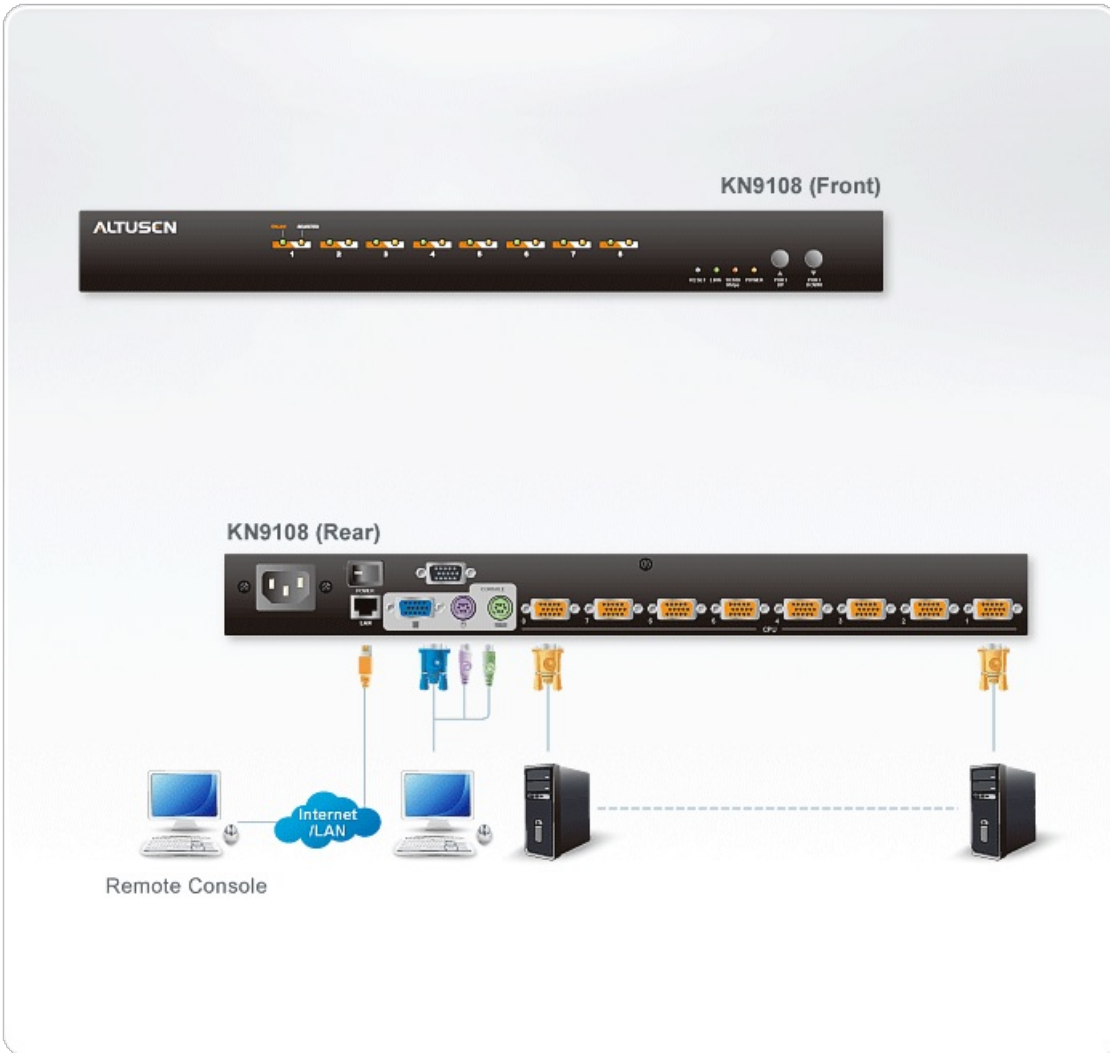

Diagram

ATEN International Co., Ltd.

3F., No.125, Sec. 2, Datong Rd., Sijhih District., New Taipei City 221, Taiwan
Phone: 886-2-8692-6789 Fax: 886-2-8692-6767
www.aten.com E-mail: marketing@aten.com

© Copyright 2015 ATEN® International Co., Ltd.
ATEN and the ATEN logo are trademarks of ATEN International Co., Ltd.
All rights reserved. All other trademarks are the property of their
respective owners.