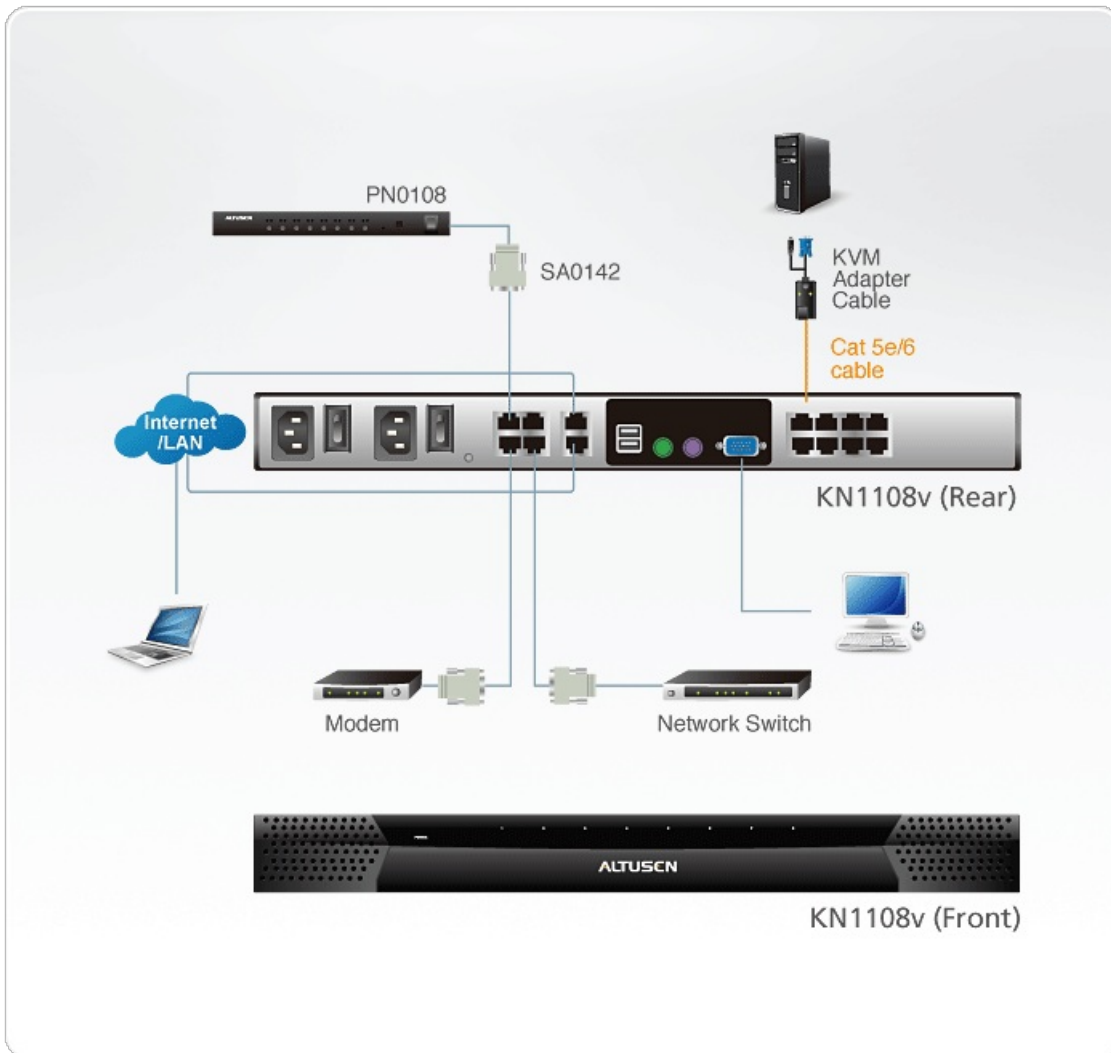

Diagram

ATEN International Co., Ltd.

3F., No.125, Sec. 2, Datong Rd., Sijhih District., New Taipei City 221, Taiwan
Phone: 886-2-8692-6789 Fax: 886-2-8692-6767
www.aten.com E-mail: marketing@aten.com

© Copyright 2015 ATEN® International Co., Ltd.
ATEN and the ATEN logo are trademarks of ATEN International Co., Ltd.
All rights reserved. All other trademarks are the property of their
respective owners.