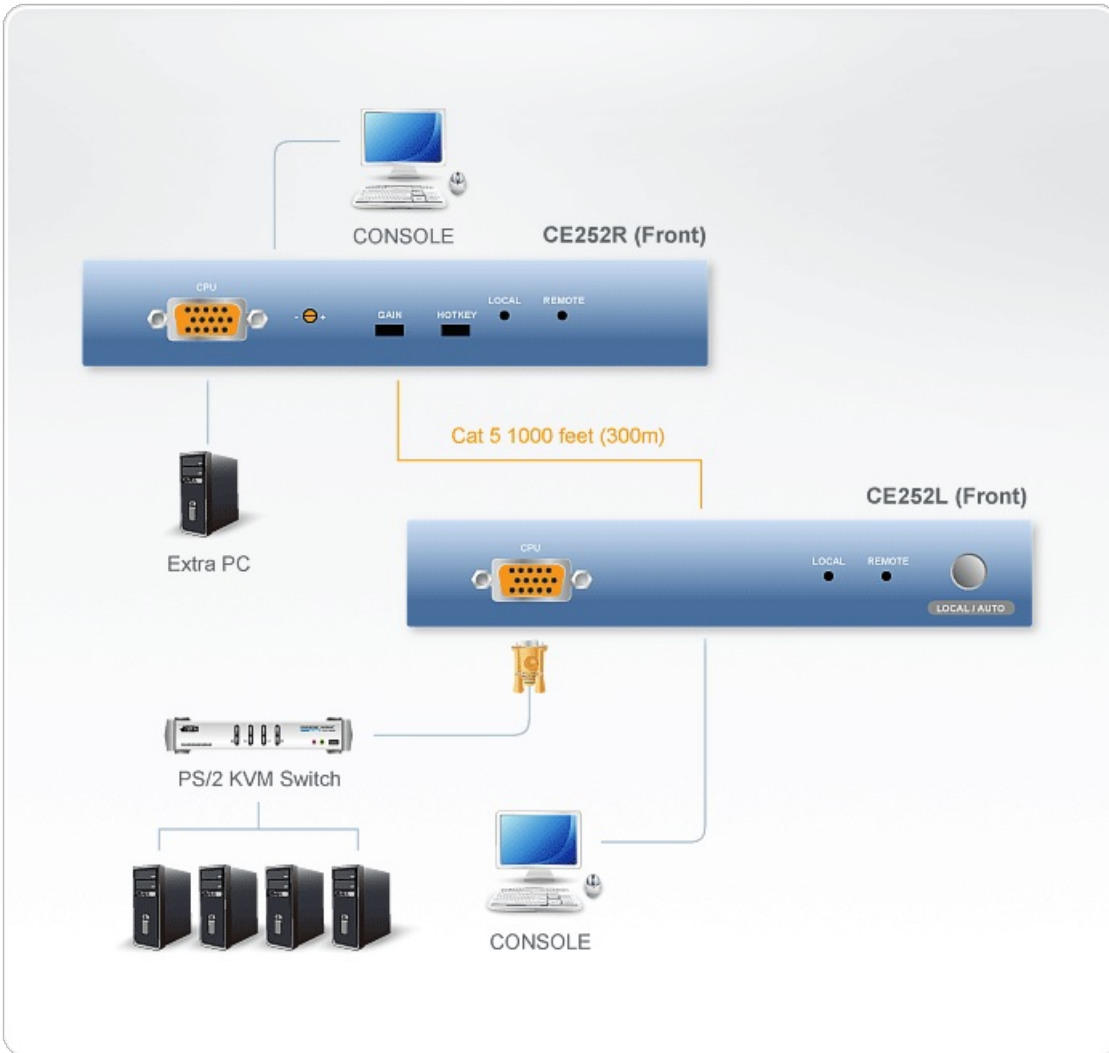

Diagram

ATEN International Co., Ltd.

3F., No.125, Sec. 2, Datong Rd., Sijhih District., New Taipei City 221, Taiwan
Phone: 886-2-8692-6789 Fax: 886-2-8692-6767
www.aten.com E-mail: marketing@aten.com

© Copyright 2015 ATEN® International Co., Ltd.
ATEN and the ATEN logo are trademarks of ATEN International Co., Ltd.
All rights reserved. All other trademarks are the property of their
respective owners.