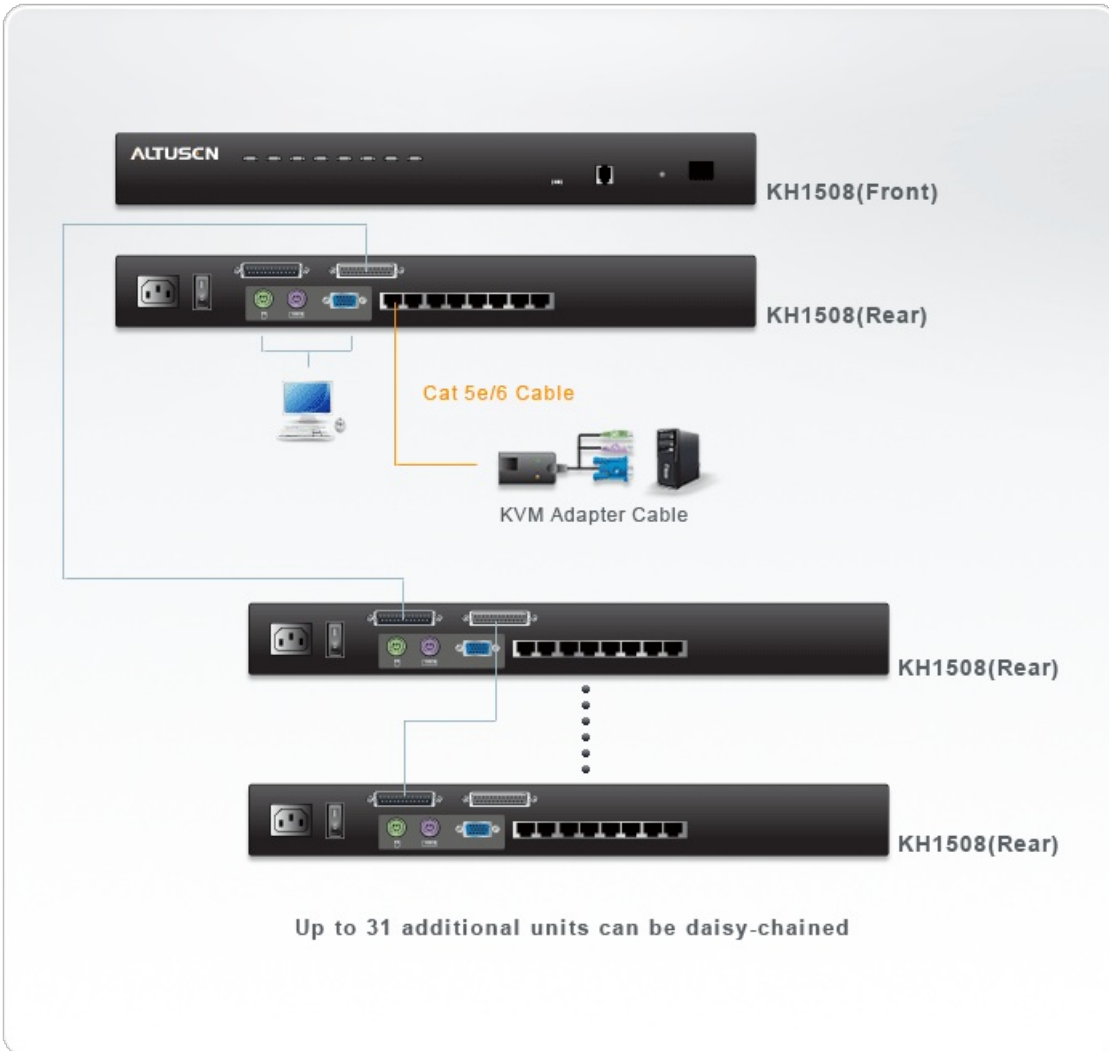

Diagram

ATEN International Co., Ltd.

3F., No.125, Sec. 2, Datong Rd., Sijhih District., New Taipei City 221, Taiwan
Phone: 886-2-8692-6789 Fax: 886-2-8692-6767
www.aten.com E-mail: marketing@aten.com

© Copyright 2015 ATEN® International Co., Ltd.
ATEN and the ATEN logo are trademarks of ATEN International Co., Ltd.
All rights reserved. All other trademarks are the property of their respective owners.