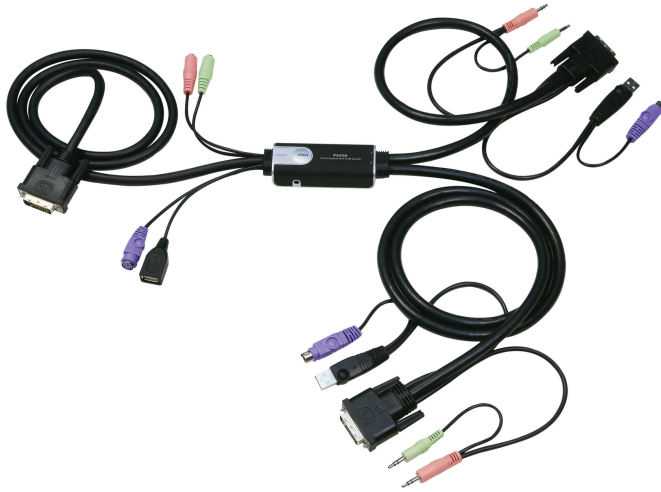

CS52D

2-Port Hybrid™ DVI KVM Switch with Audio

Flexible Combinations : PS/2 Keyboard+USB Mouse
20070507173731004.jpg

Egenskaper

- One console (DVI monitor, PS/2 keyboard, and USB mouse) controls two computers
- Fully DVI-Digital specification compliant
- Remote port selection switch for convenient switch placement
- Supports multi-function mice
- [USB 2.0 mouse port can be used for USB hub and USB peripheral sharing.](#)
- Compact design, built in all-in-one cables (console 1.2m; computers 0.6m, 1.2m)
- Audio (microphone and speaker) enabled -full bass response provides a rich experience for 2.1 surround sound systems
- Independent switching of the KVM and Audio focus - one computer can have the KVM focus while the other has the audio focus
- Superior video quality- up to 1920x 1200@60Hz; DDC2B
- HDCP compliant
- Auto Scan function to monitor computer operation
- Non-powered
- OS Compatibility includes Windows 2000/XP/[Vista](#), Linux and FreeBSD.