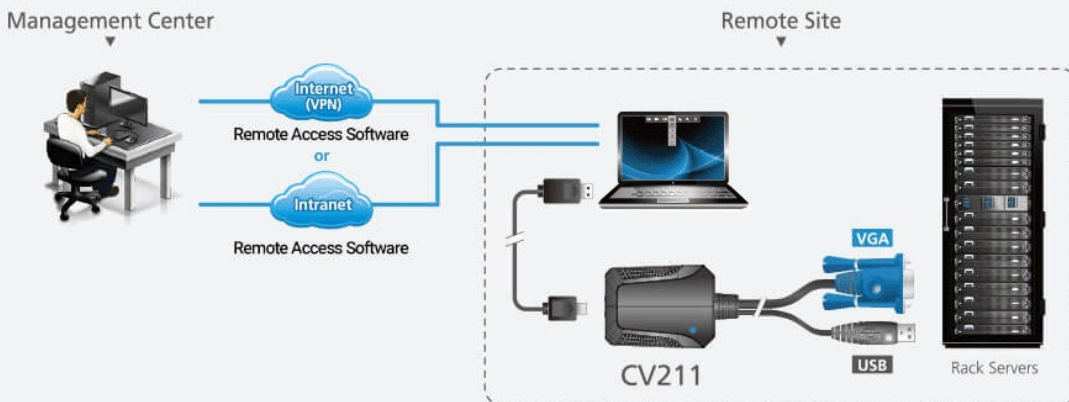

ATEN International Co., Ltd.

3F., No.125, Sec. 2, Datong Rd., Sijhih District., New Taipei City 221, Taiwan
Phone: 886-2-8692-6789 Fax: 886-2-8692-6767
www.aten.com E-mail: marketing@aten.com