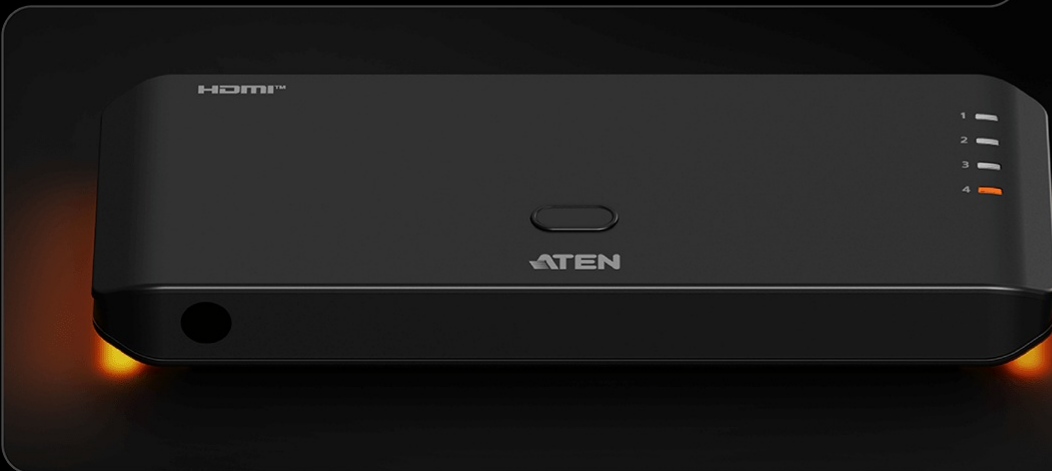

VS4841

Comutador HDMI 4K verdadeiro de 4 portas

essentials

4-Port True 4K HDMI Switch

VS4841

Superior Video

3D | Deep Color | HDR10+

Premium Audio

DTS-HD Master Audio™ | Dolby® TrueHD

Input

HDMI x4

Output

HDMI x1

HDCP 1.4/2.2

Accent Light

Easy Control

Pushbutton |
IR Remote Control

Um botão, quatro formas de jogar

essentials 4-Port True 4K HDMI Switch **VS4841**

All references to and depictions of compatible products, including those produced by Apple, Sony Interactive Entertainment (PlayStation), or Microsoft (Xbox), are for compatibility demonstration purposes only, not intended to suggest any endorsement or sponsorship by or affiliation with those product manufacturers.

Elegante.

Compacto.

Portátil.

Luz de destaque

Mantenha-se em sintonia com um brilho elegante

Interruptor de um botão

Altere entre dispositivos sem esforço usando o botão ou o comando remoto IR.

True 4K + HDR