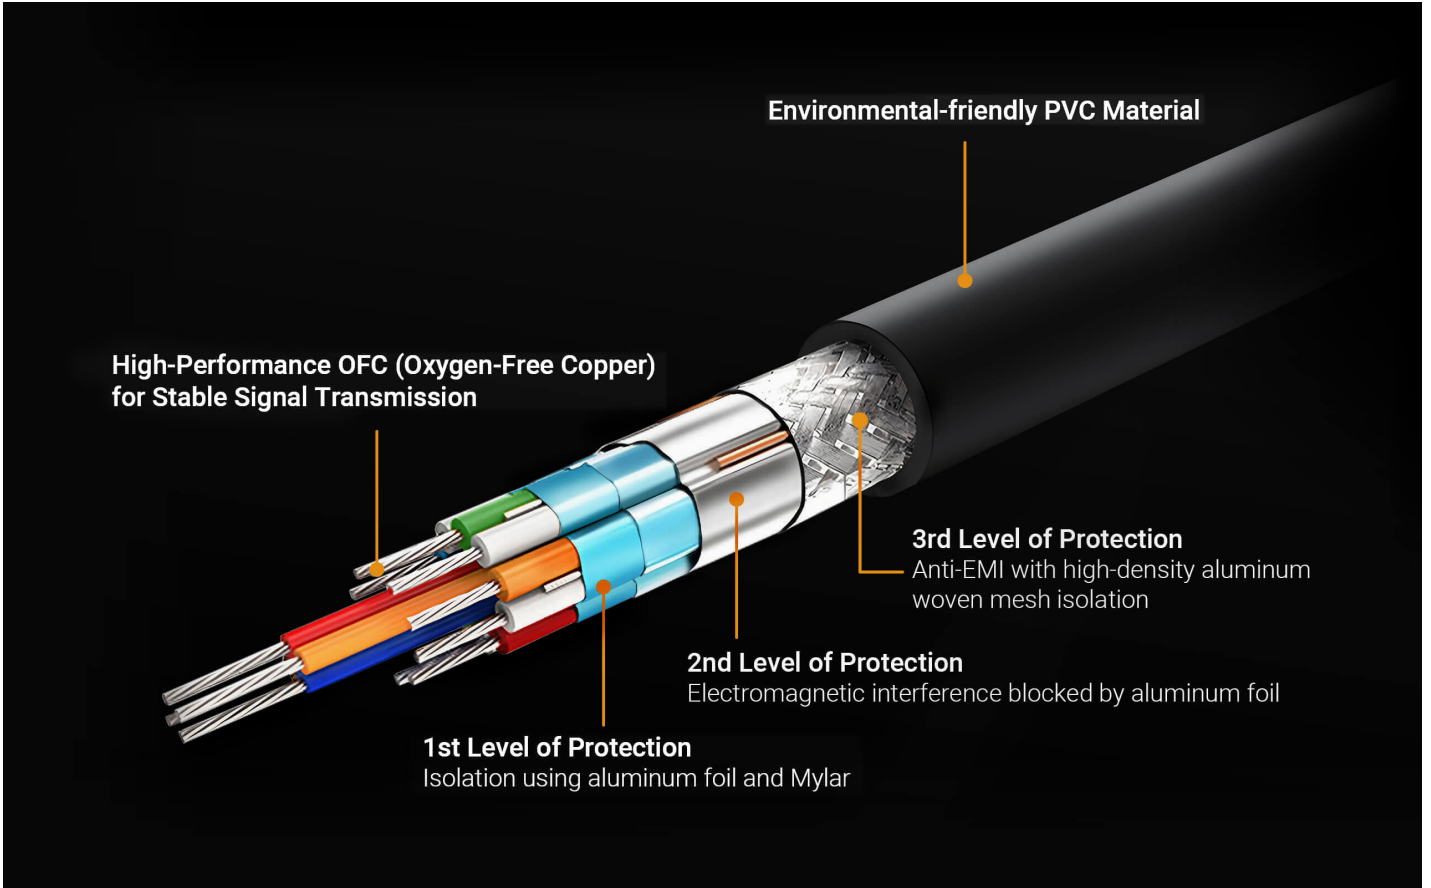

Aplicações

- 1.
- 2.
- 3.