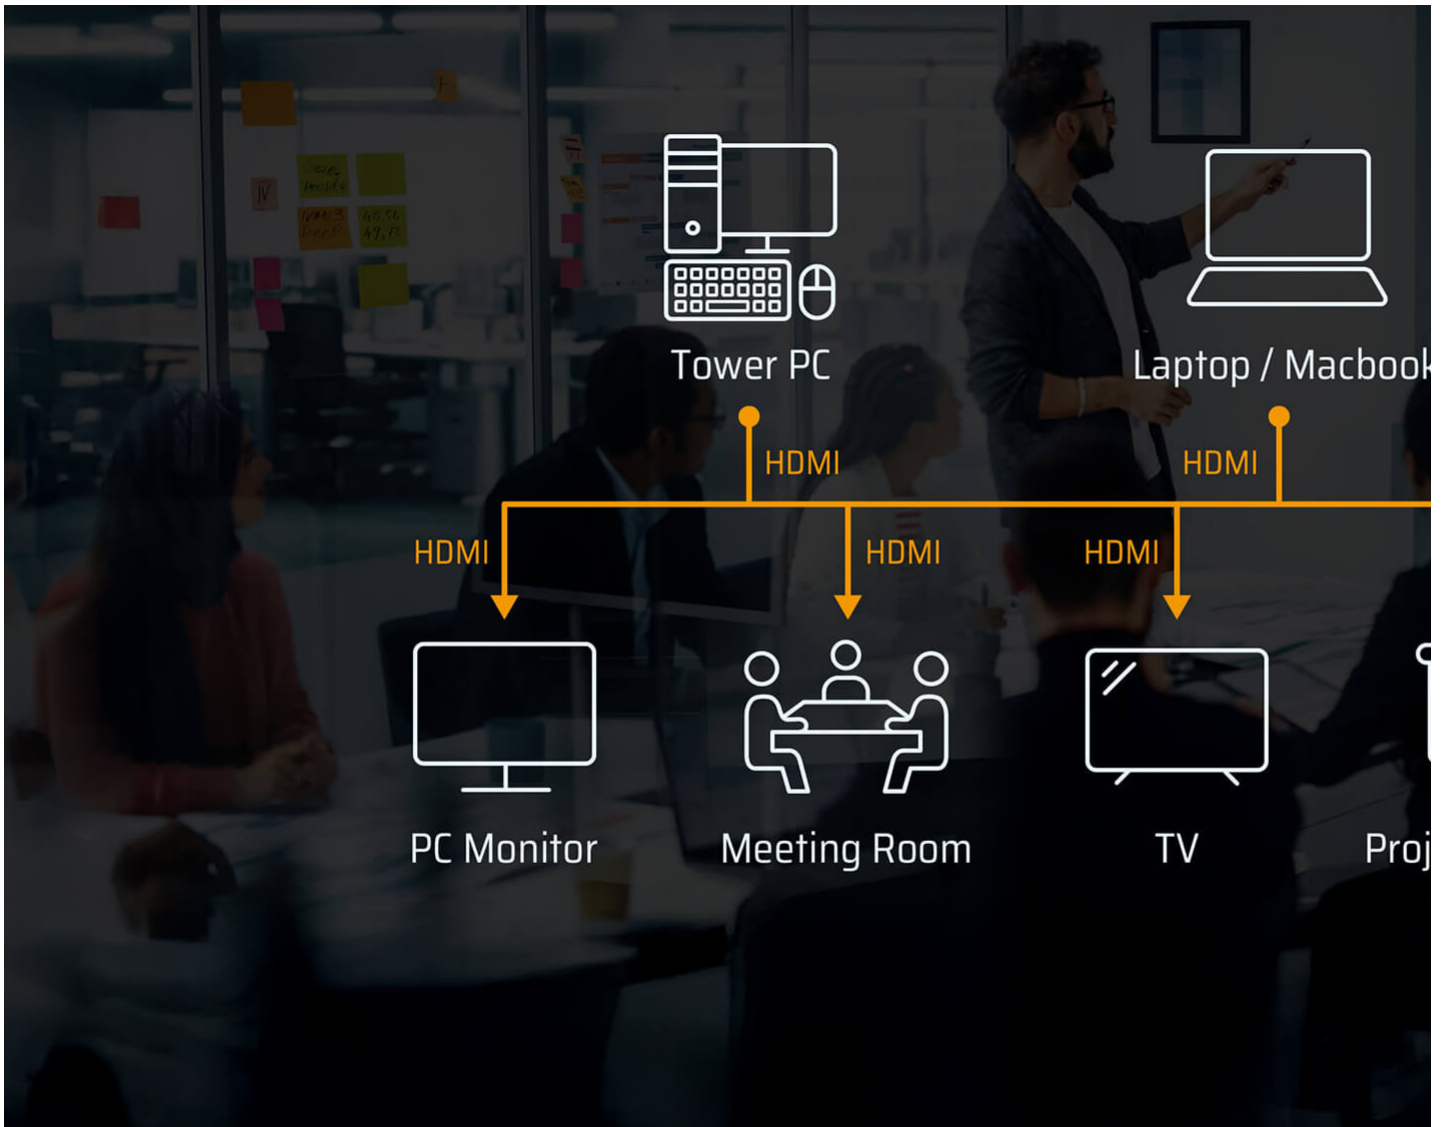

No escritório