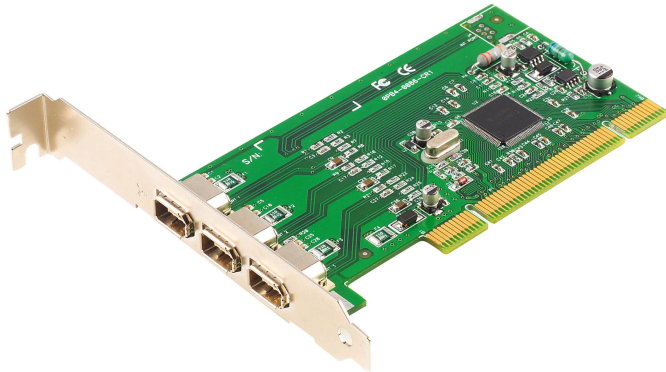

IC1394

3-Port FireWire PCI card

IC1394 is a hub with 3 built-in IEEE 1394 ports for expanding computer peripherals.

특장점

- Firewire to PCI adapter card supports digital camcorders, hard drivers, scanners, and more.
- Provides 3 independent, fully functioning downstream ports.
- IEEE 1394, IEEE-1394a Compliant.
- Supports transfer speeds of up to 100, 200, and 400 Mbps; automatically uses the highest speed the peripheral supports.
- Supports hot swapping.
- Installs inside the computer: save space; allows for a neat and tidy work environment; no cable mess on the desktop.
- Supports up to 63 daisy-chained external devices running simultaneously.
- OS Support: Windows 2000, Windows XP, [Windows Vista](#)