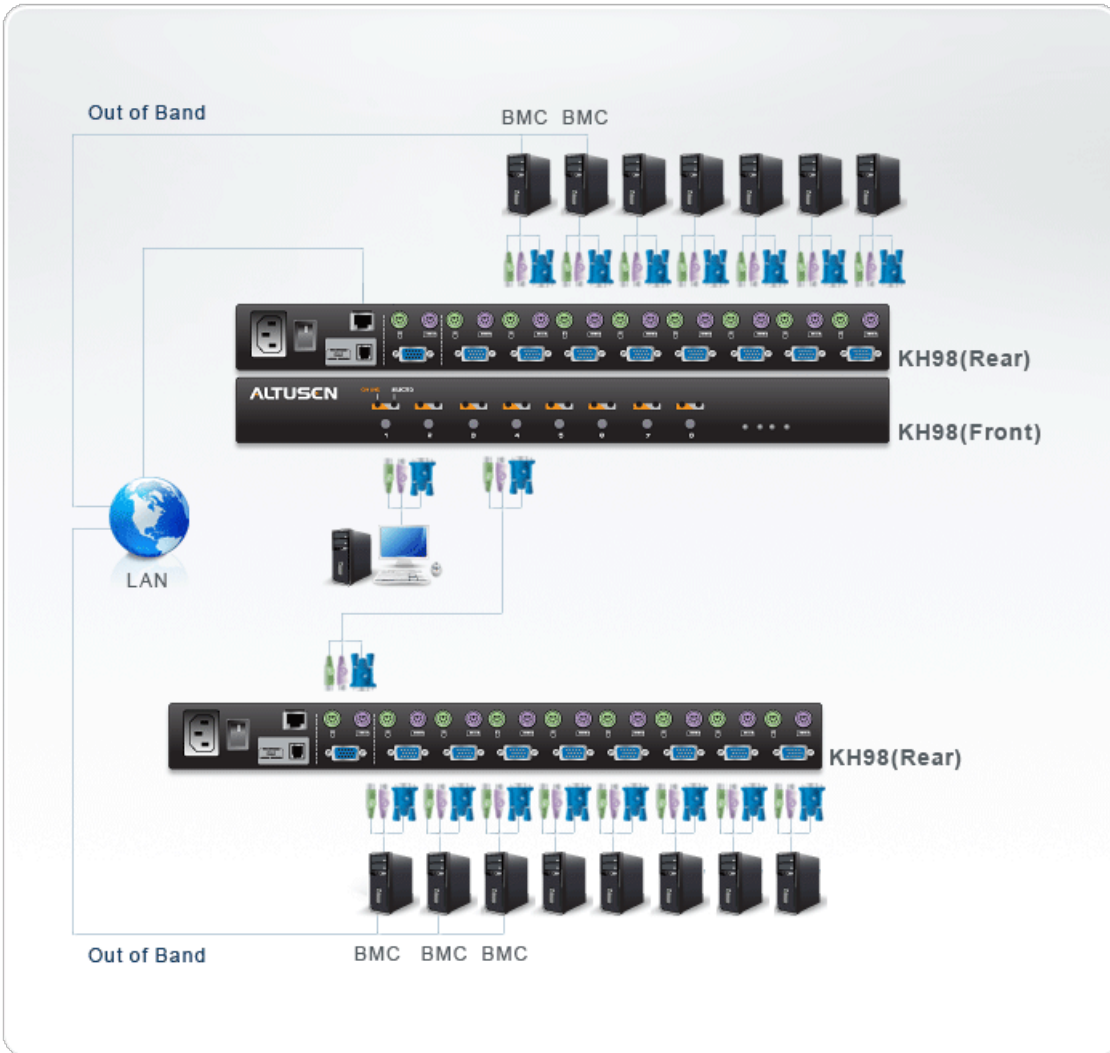

다이어그램

에이텐 코리아 ATEN KOREA

서울시 금천구 디지털로9길 32(가산동) 갑을그레이트밸리 B동 303호

Tel: 02-467-6789 Fax: 02-467-9876

www.aten.com/kr/ko E-mail: marketing@aten.co.kr

© Copyright 2025 ATEN® International Co., Ltd.
ATEN and the ATEN logo are registered trademarks of ATEN International Co., Ltd.
All rights reserved. All other trademarks are the property of their respective owners.