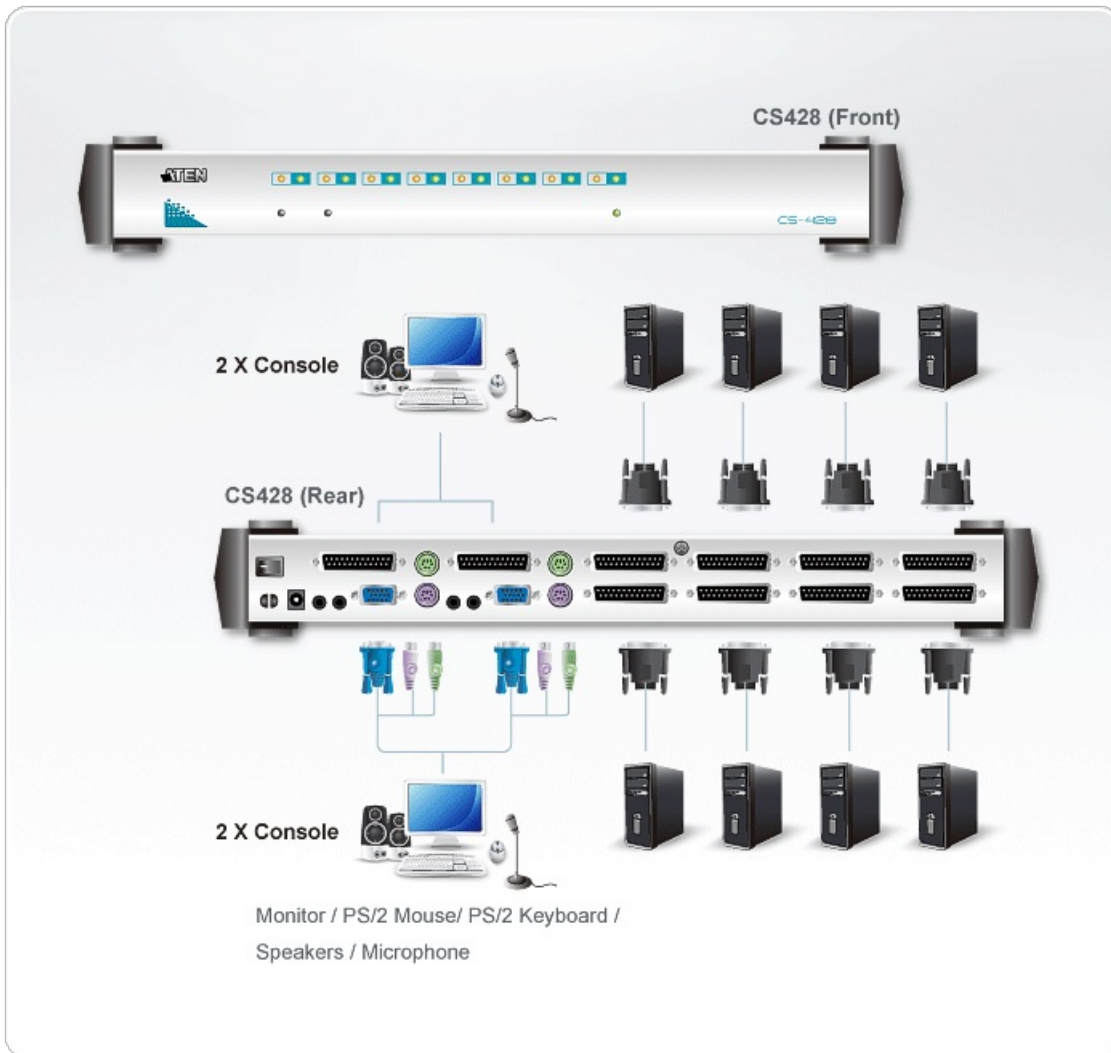

다이어그램

에이텐 코리아 ATEN KOREA

서울시 금천구 디지털로9길 32(가산동) 갑을그레이트밸리 B동 303호
Tel: 02-467-6789 Fax: 02-467-9876
www.aten.com/kr/ko E-mail: marketing@aten.co.kr

© Copyright 2025 ATEN® International Co. Ltd.
ATEN and the ATEN logo are registered trademarks of ATEN International Co., Ltd.
All rights reserved. All other trademarks are the property of their respective owners.