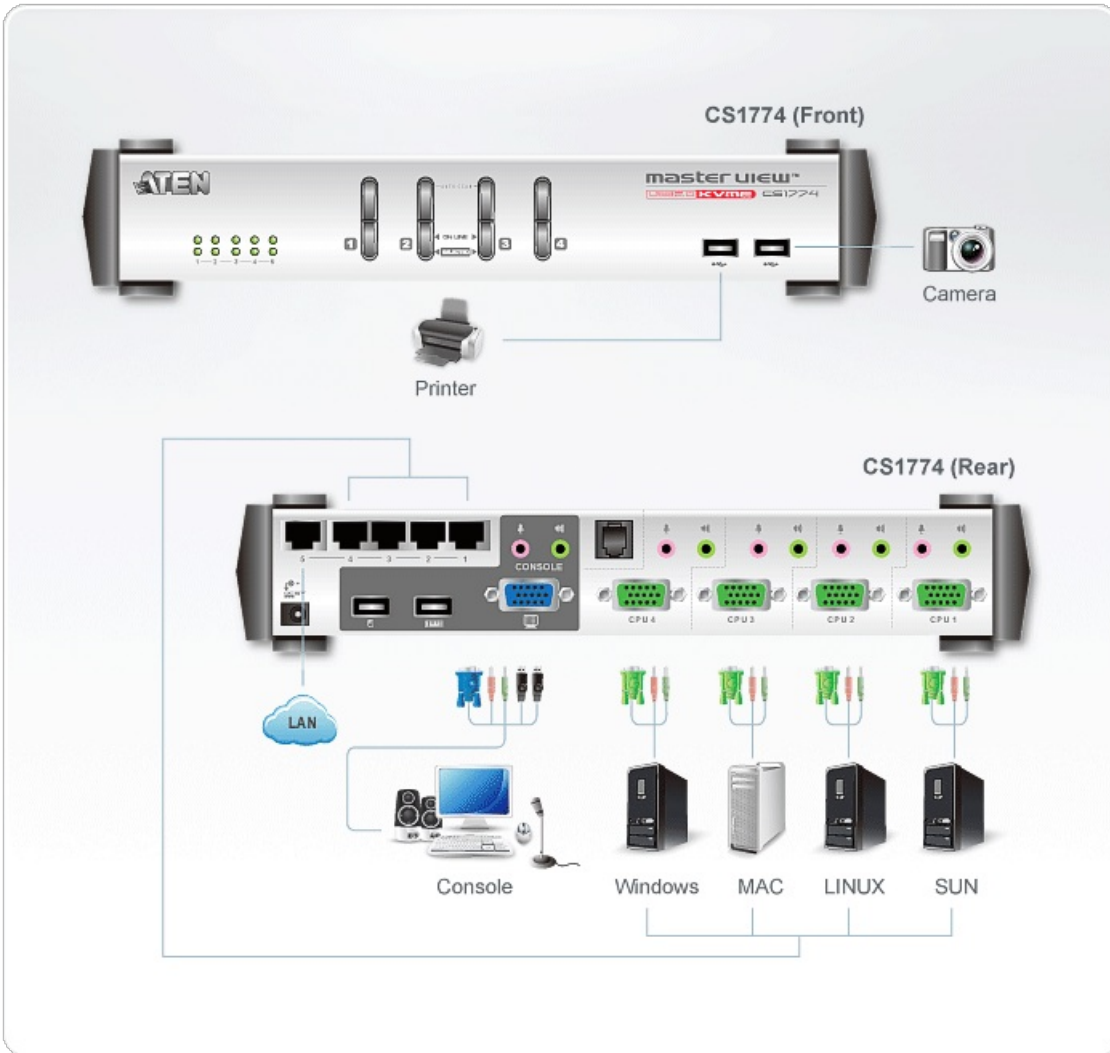

다이어그램

에이텐 코리아 ATEN KOREA

서울시 금천구 디지털로9길 32(가산동) 갑을그레이트밸리 B동 303호

Tel: 02-467-6789

Fax: 02-467-9876

www.aten.com/kr/ko E-mail: marketing@aten.co.kr

© Copyright 2025 ATEN® International Co., Ltd.
ATEN and the ATEN logo are registered trademarks of ATEN International Co., Ltd.
All rights reserved. All other trademarks are the property of their respective owners.