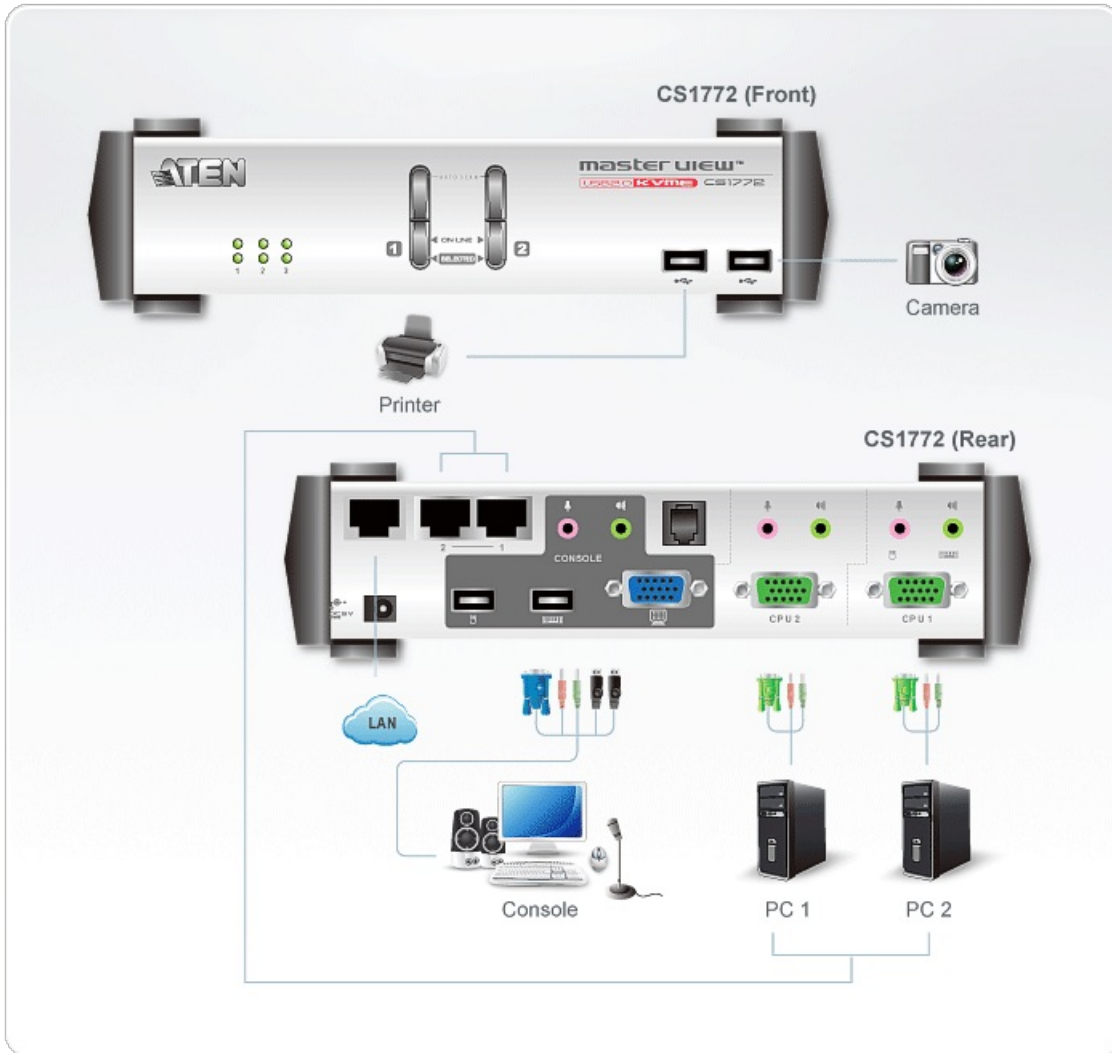

다이아그램

에이텐 코리아 ATEN KOREA

서울시 금천구 디지털로9길 32(가산동) 갑을그레이트밸리 B동 303호

Tel: 02-467-6789

Fax: 02-467-9876

www.aten.com/kr/ko E-mail: marketing@aten.co.kr

© Copyright 2025 ATEN® International Co., Ltd.
ATEN and the ATEN logo are registered trademarks of ATEN International Co., Ltd.
All rights reserved. All other trademarks are the property of their respective owners.