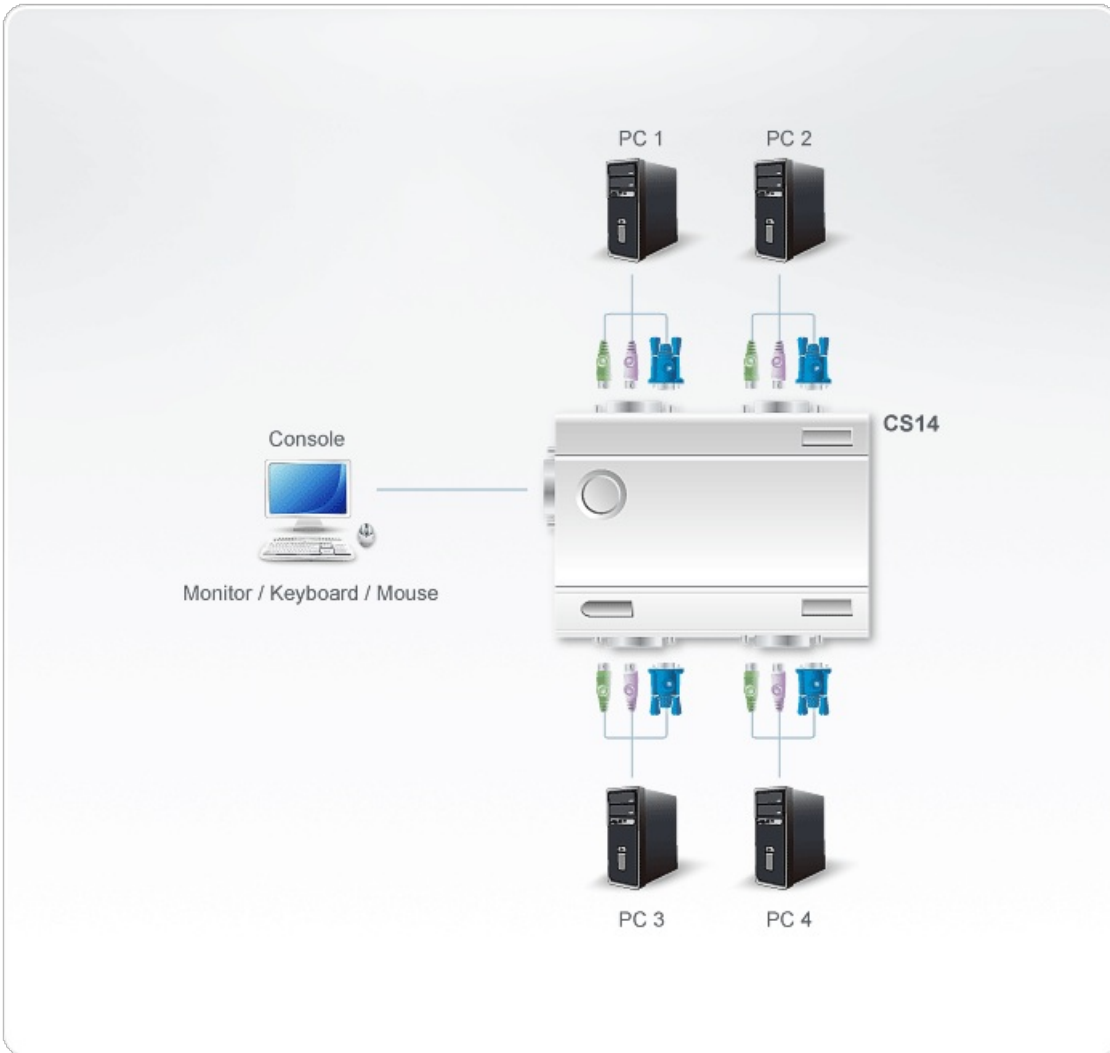

다이어그램

에이텐 코리아 ATEN KOREA

서울시 금천구 디지털로9길 32(가산동) 갑을그레이트밸리 B동 303호

Tel: 02-467-6789 Fax: 02-467-9876

www.aten.com/kr/ko E-mail: marketing@aten.co.kr

© Copyright 2025 ATEN® International Co., Ltd.
ATEN and the ATEN logo are registered trademarks of ATEN International Co., Ltd.
All rights reserved. All other trademarks are the property of their respective owners.