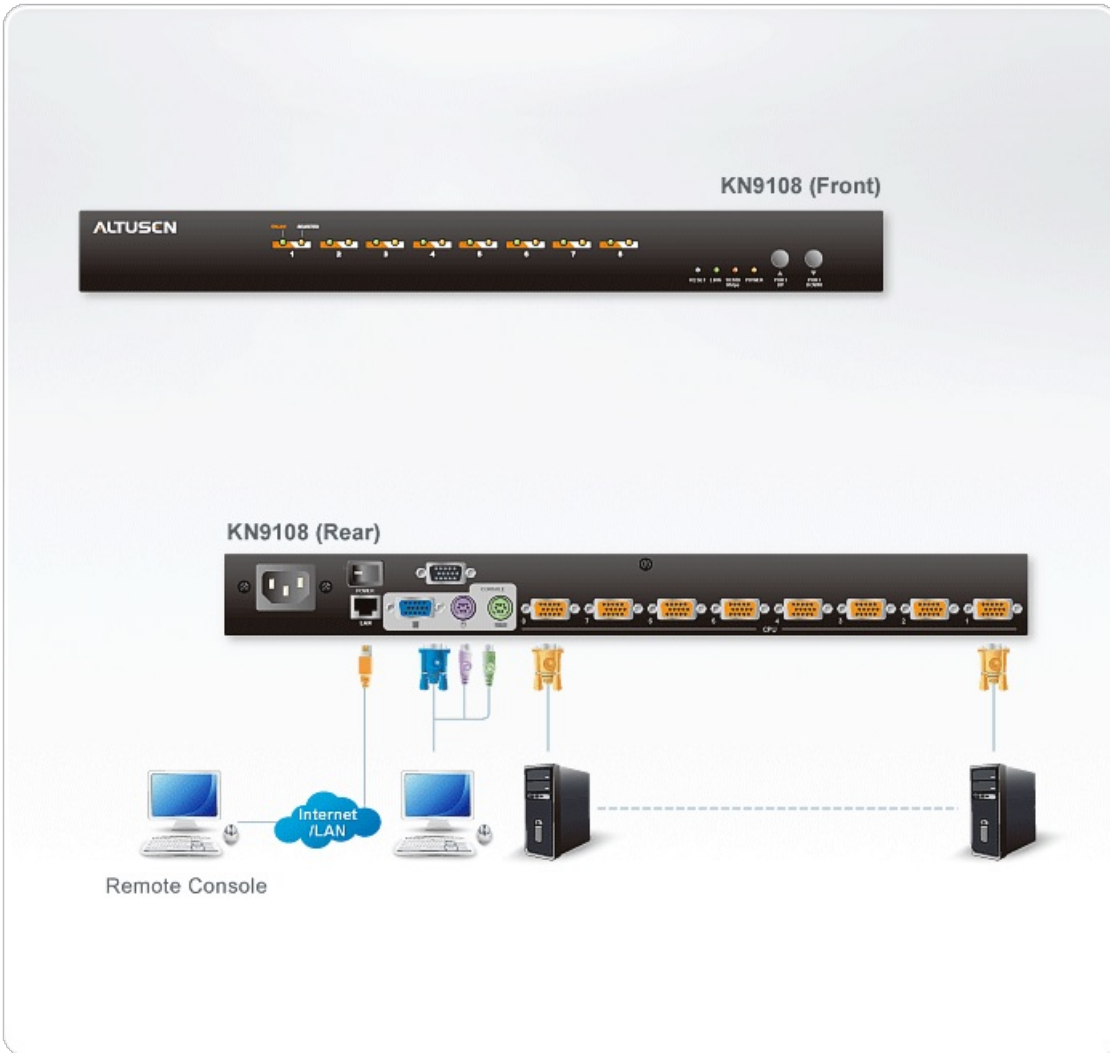

다이어그램

에이텐 코리아 ATEN KOREA

서울시 금천구 디지털로9길 32(가산동) 갑을그레이트밸리 B동 303호

Tel: 02-467-6789

Fax: 02-467-9876

www.aten.com/kr/ko E-mail: marketing@aten.co.kr

© Copyright 2025 ATEN® International Co., Ltd.
ATEN and the ATEN logo are registered trademarks of ATEN International Co., Ltd.
All rights reserved. All other trademarks are the property of their respective owners.