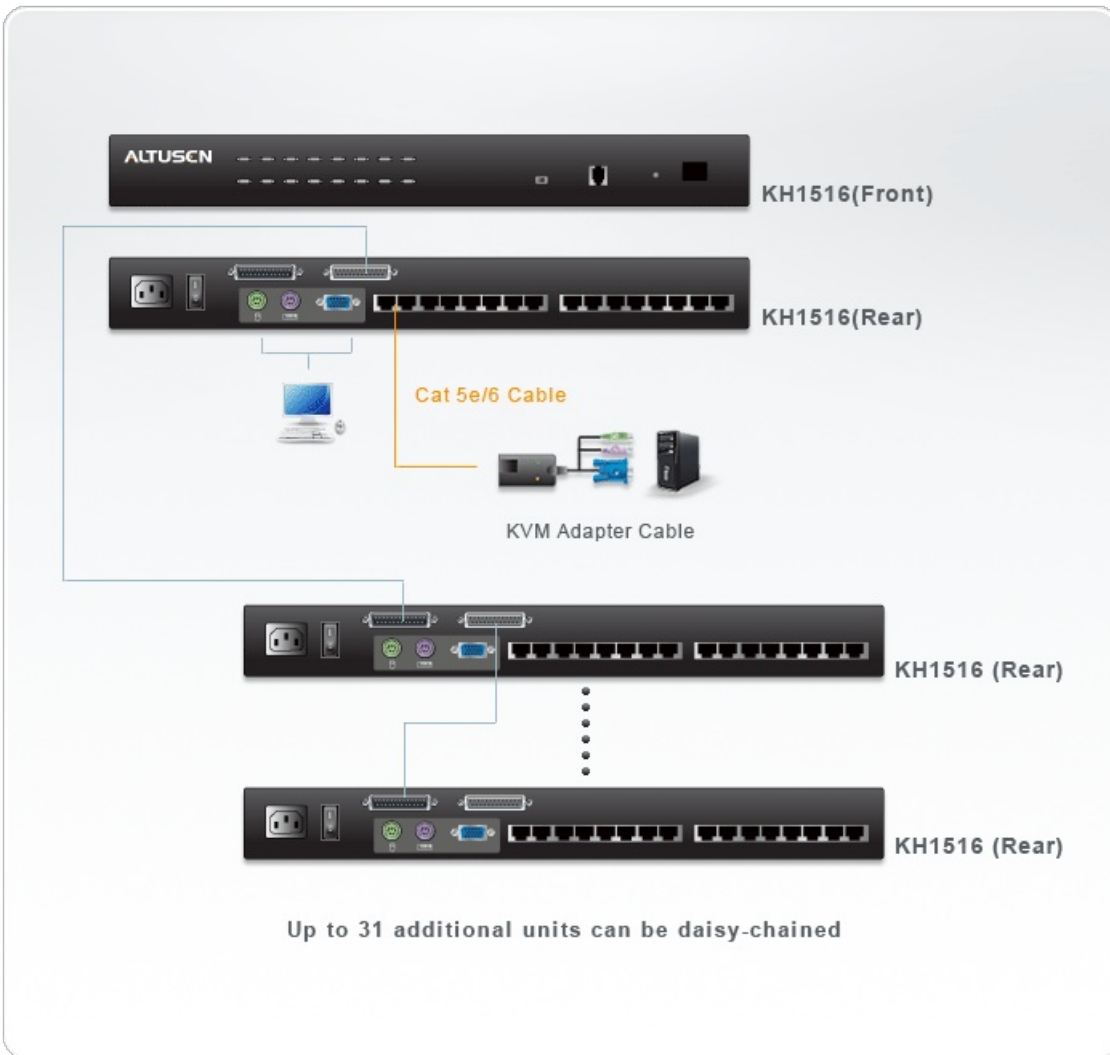

다이어그램

에이텐 코리아 ATEN KOREA

서울시 금천구 디지털로9길 32(가산동) 갑을그레이트밸리 B동 303호

Tel: 02-467-6789

Fax: 02-467-9876

www.aten.com/kr/ko E-mail: marketing@aten.co.kr

© Copyright 2025 ATEN® International Co. Ltd.
ATEN and the ATEN logo are registered trademarks of ATEN International Co., Ltd.
All rights reserved. All other trademarks are the property of their respective owners.