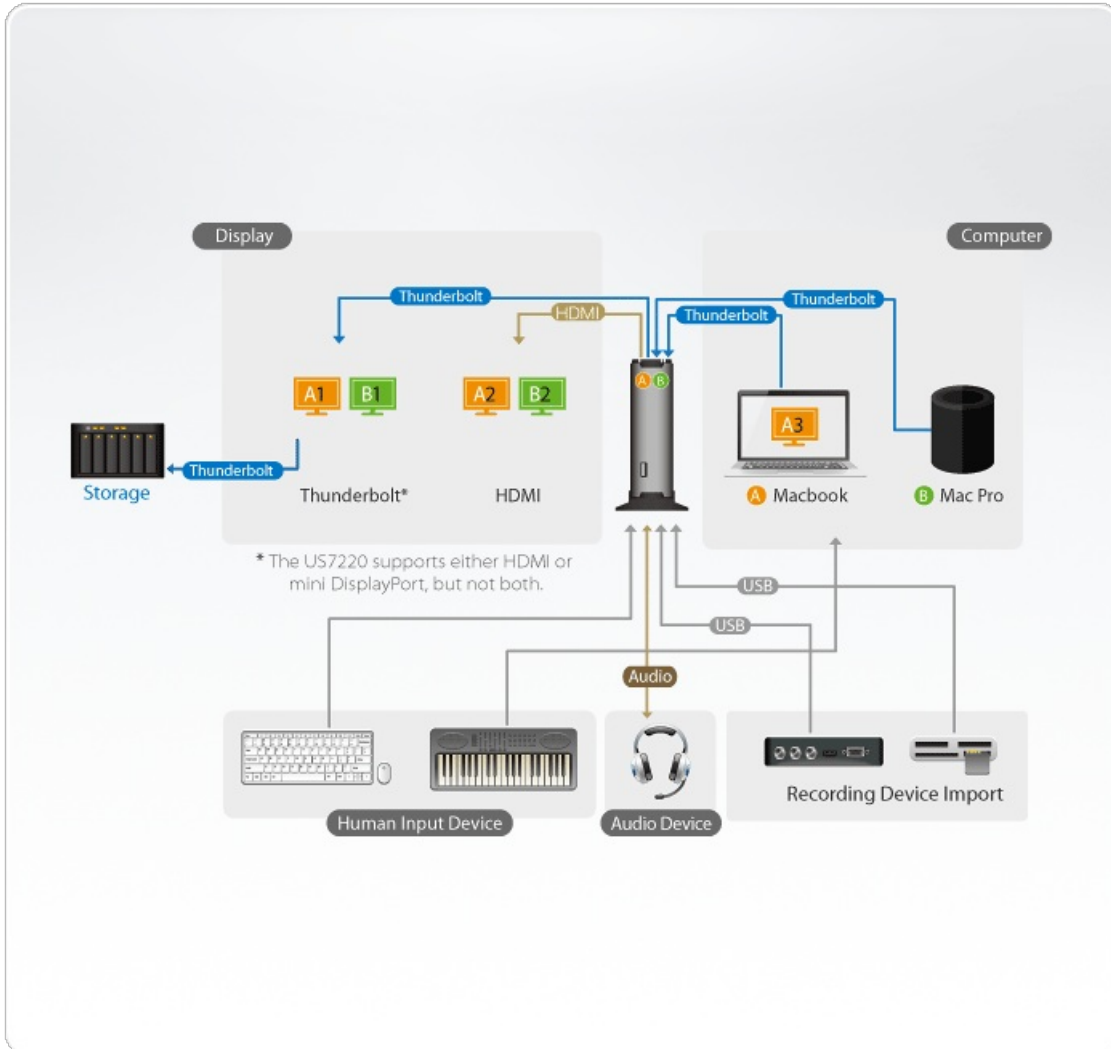

Note	For some of rack mount products, please note that the standard physical dimensions of WxDxH are expressed using a LxWxH format.

Diagram

ATEN International Co., Ltd.

3F, No.125, Sec. 2, Datong Rd., Sijhih District., New Taipei City 221, Taiwan
Phone: 886-2-8692-6789 Fax: 886-2-8692-6767
www.aten.com E-mail: marketing@aten.com

© Copyright 2015 ATEN® International Co., Ltd.
ATEN and the ATEN logo are trademarks of ATEN International Co., Ltd.
All rights reserved. All other trademarks are the property of their respective owners.