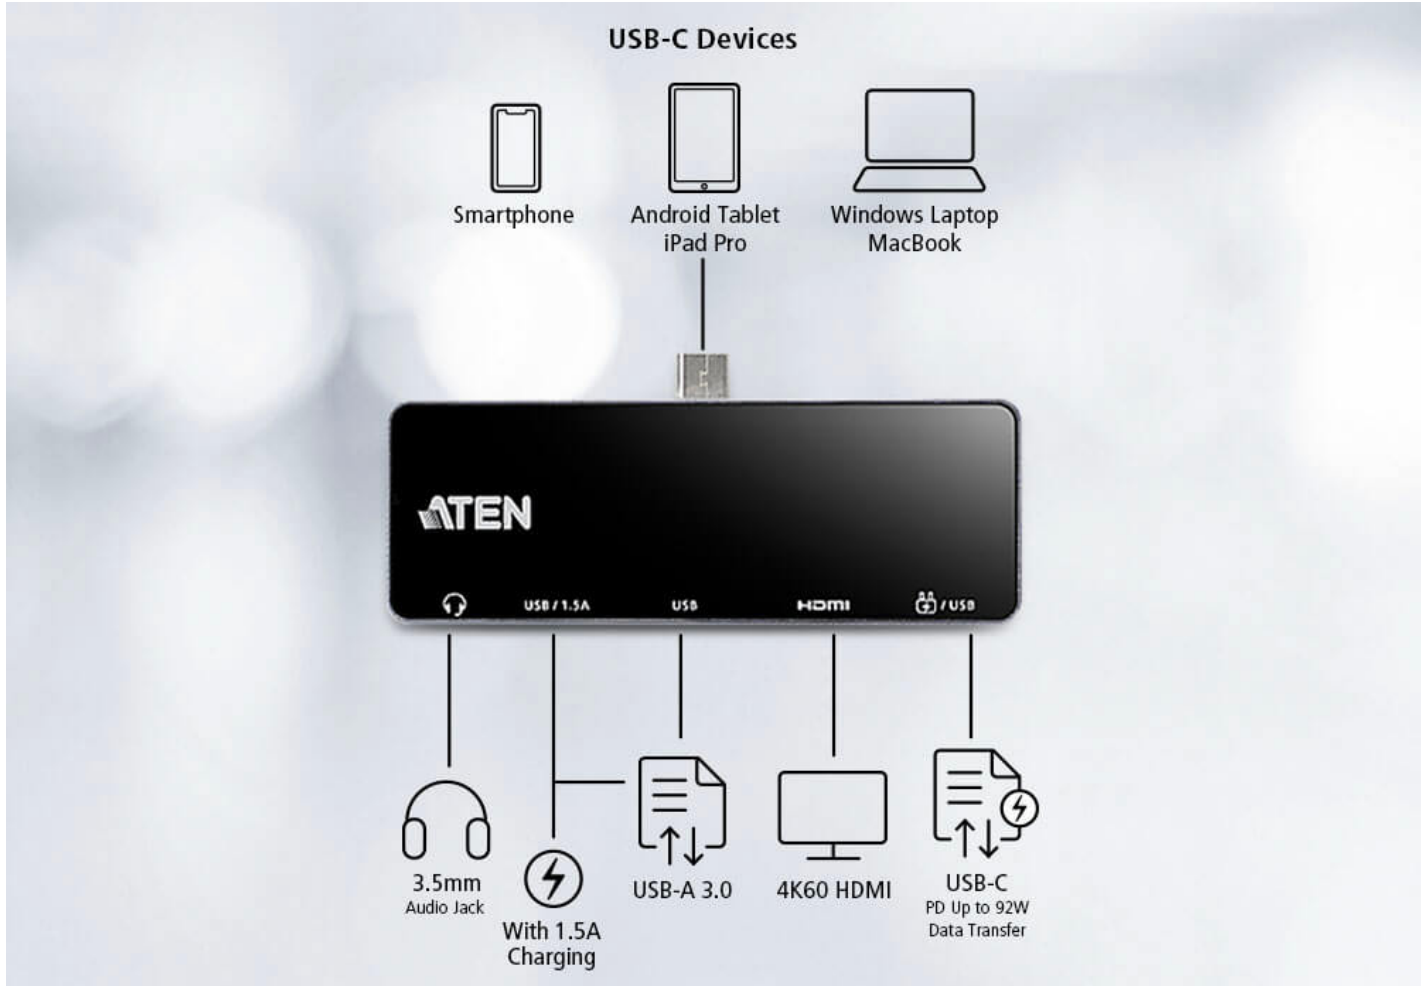

The USB-C port supports 92W power delivery providing full-speed pass-through charging for your Windows laptop, MacBook, Android tablet, iPad Pro, or smartphone, while also supporting standard 5Gbps data transfer.

One Travel Dock for Massive Expansion

Talk to Our Experts

If you prefer to have ATEN contact you, please complete the form and a representative will be in touch with you shortly