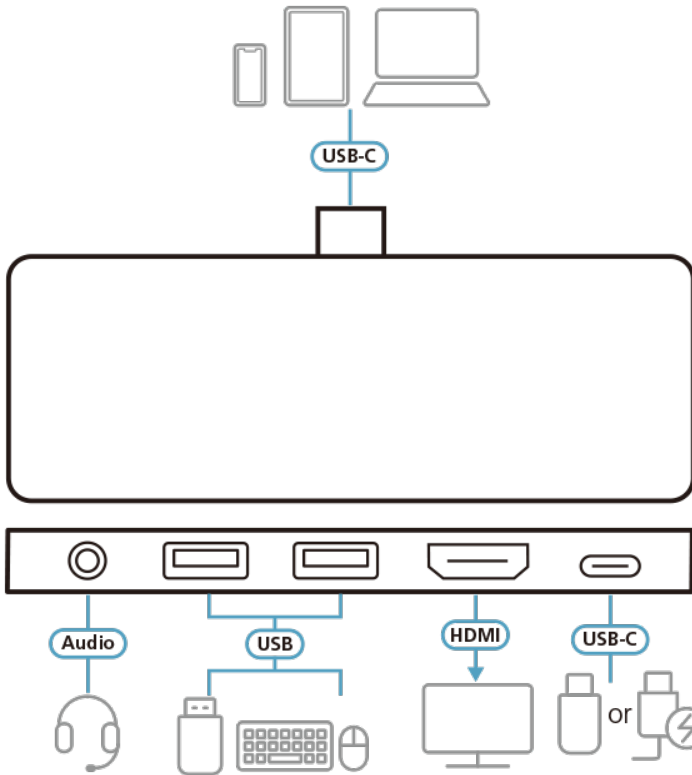

Diagram

Support

- ✓ 5V
- ✓ 9V
- ✓ 15V
- ✓ 20V

Check USB-C charge rate of your laptop*
The total charging time may vary depending on the devices connected to the UH3238.

*USB-C PD power adapter is not included in the package.

ATEN International Co., Ltd.

3F, No.125, Sec. 2, Datong Rd., Sijhih District., New Taipei City 221, Taiwan
Phone: 886-2-8692-6789 Fax: 886-2-8692-6767
www.aten.com E-mail: marketing@aten.com