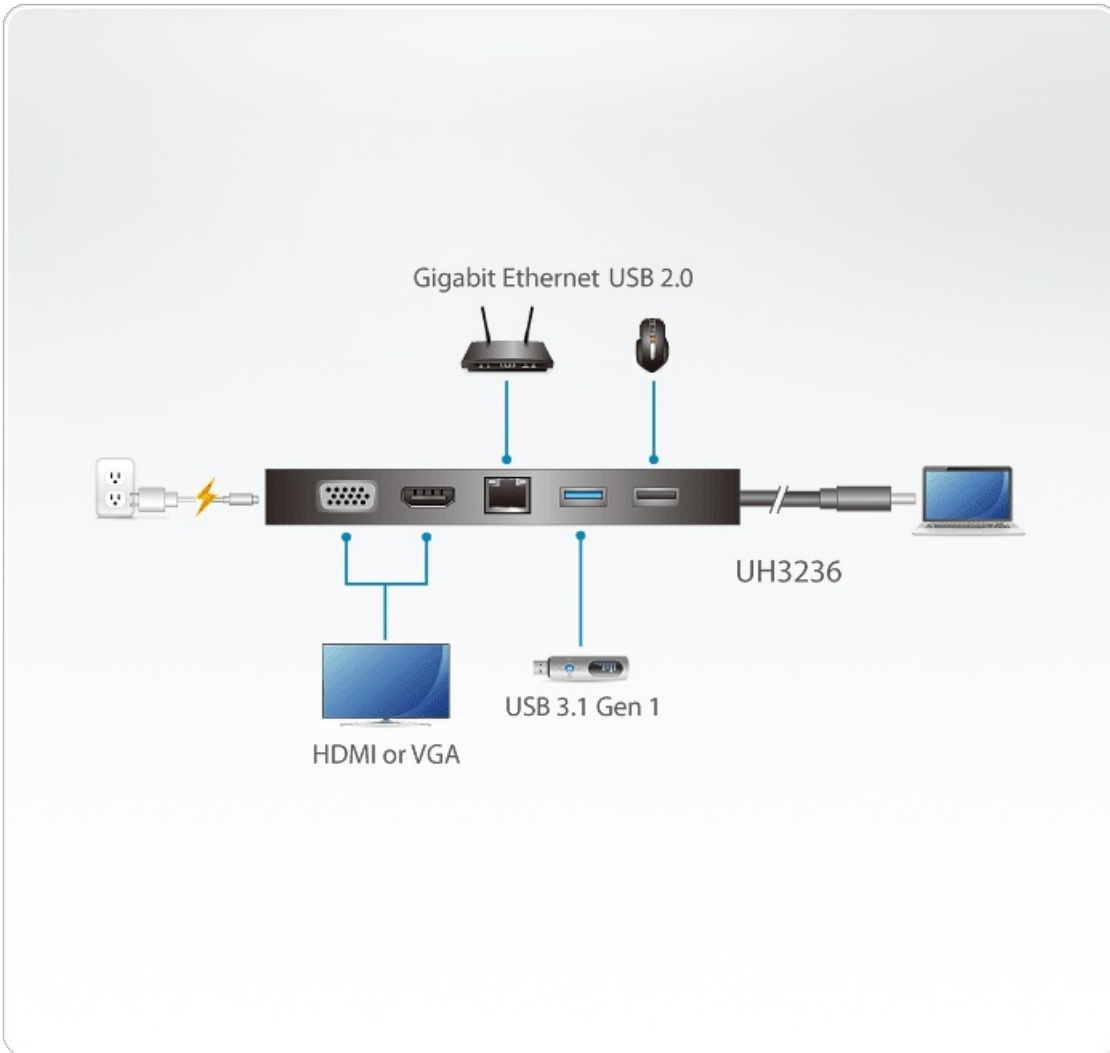

Diagram

ATEN International Co., Ltd.

3F., No.125, Sec. 2, Datong Rd., Sijhih District., New Taipei City 221, Taiwan
Phone: 886-2-8692-6789 Fax: 886-2-8692-6767
www.aten.com E-mail: marketing@aten.com

© Copyright 2015 ATEN® International Co., Ltd.
ATEN and the ATEN logo are trademarks of ATEN International Co., Ltd.
All rights reserved. All other trademarks are the property of their
respective owners.