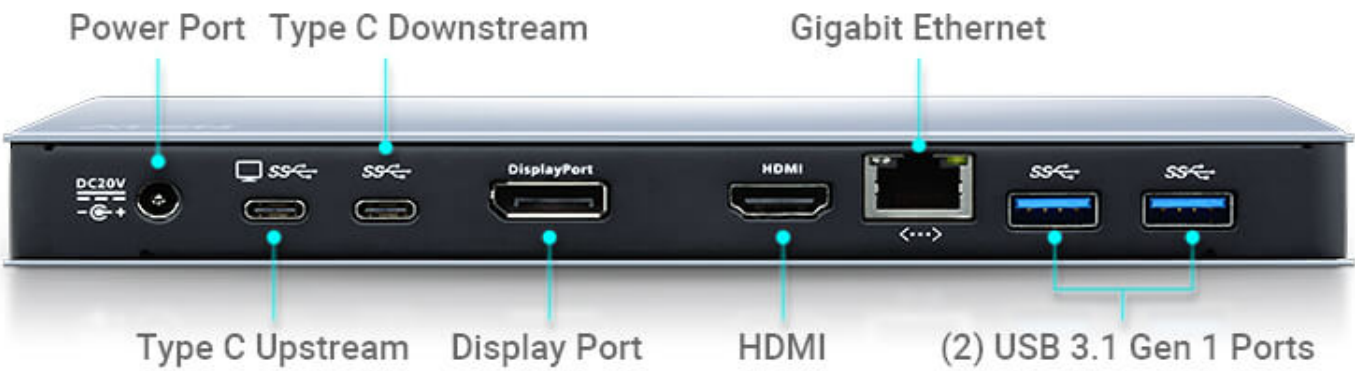

Contact Us

Get a quote for this product or get in touch with our sales experts

[Get Quote](#)

[Contact Sales](#)