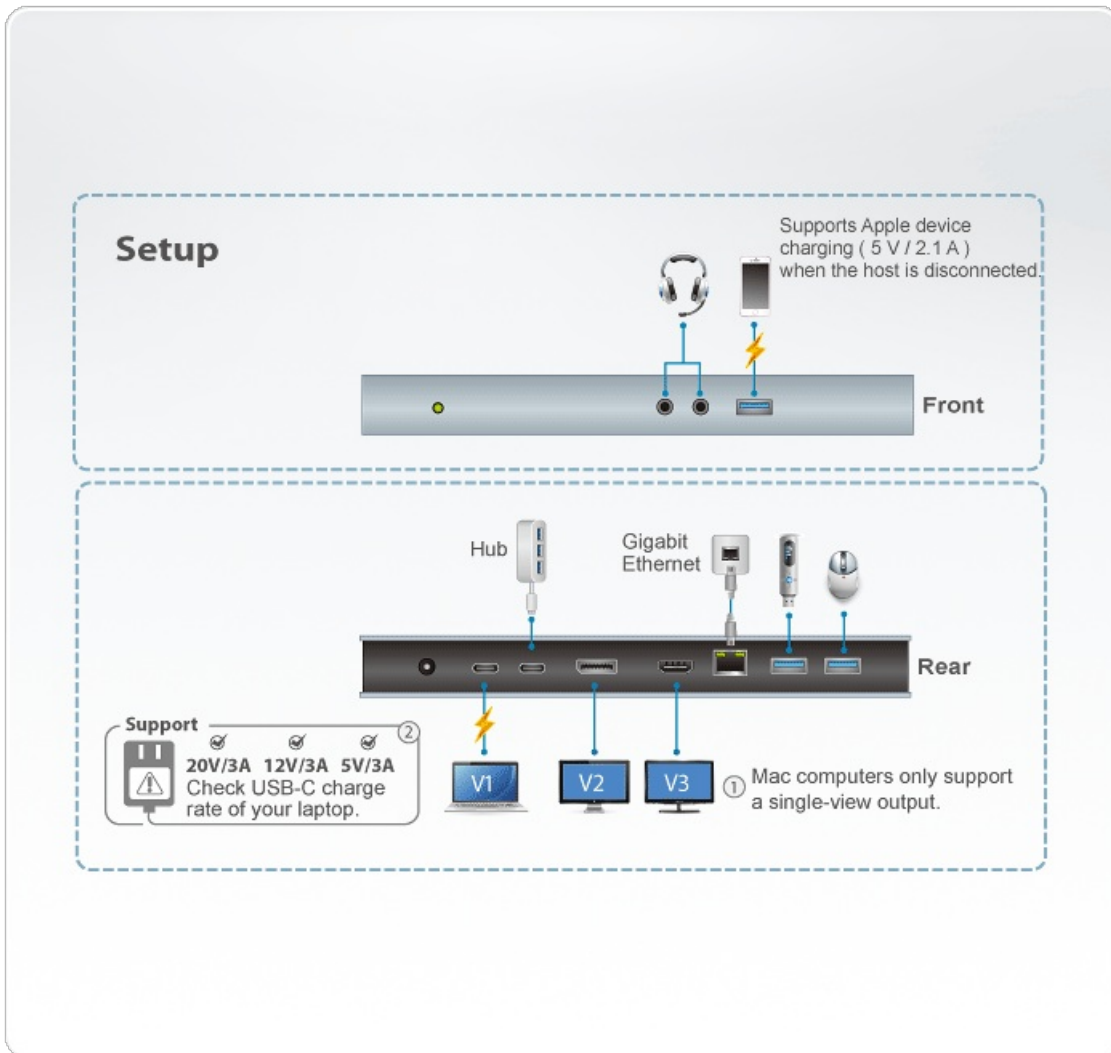

Diagram

ATEN International Co., Ltd.

3F., No.125, Sec. 2, Datong Rd., Sijhih District., New Taipei City 221, Taiwan
Phone: 886-2-8692-6789 Fax: 886-2-8692-6767
www.aten.com E-mail: marketing@aten.com

© Copyright 2015 ATEN® International Co., Ltd.
ATEN and the ATEN logo are trademarks of ATEN International Co., Ltd.
All rights reserved. All other trademarks are the property of their respective owners.