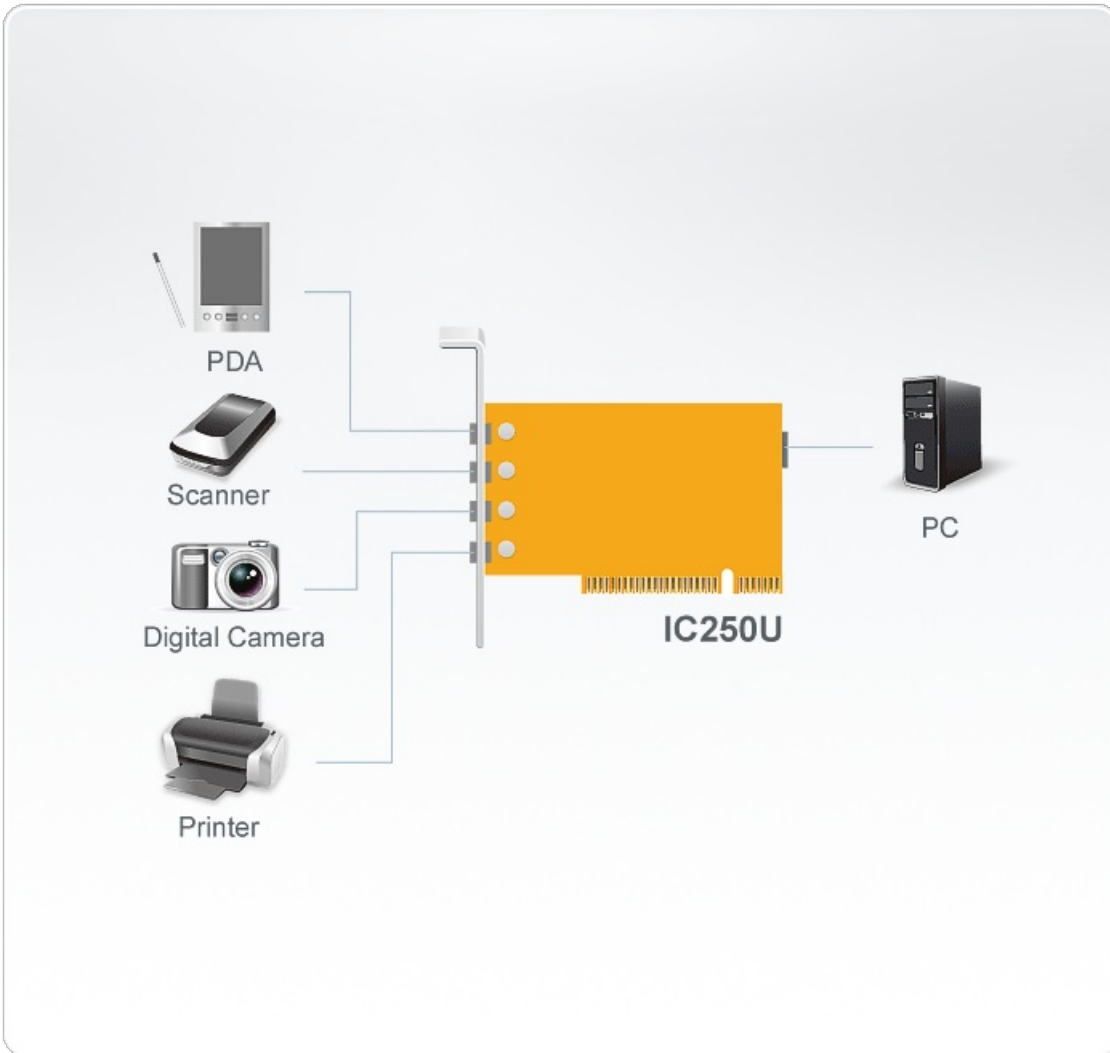

Diagram

ATEN International Co., Ltd.

3F., No.125, Sec. 2, Datong Rd., Sijhih District., New Taipei City 221, Taiwan
Phone: 886-2-8692-6789 Fax: 886-2-8692-6767
www.aten.com E-mail: marketing@aten.com

© Copyright 2015 ATEN® International Co., Ltd.
ATEN and the ATEN logo are trademarks of ATEN International Co., Ltd.
All rights reserved. All other trademarks are the property of their
respective owners.