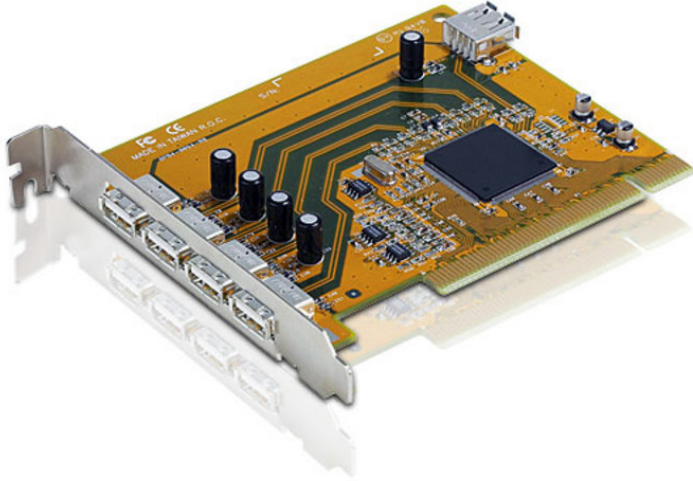

## IC250U

5-Port USB 2.0 PCI Card

IC250U is a PCI card with 5 USB ports. It supports hot plug and PnP.

### Features

- 5 port USB 2.0 PCI Card.
- Fully compliant with the USB 2.0 specification.
- Supports transfer speeds of up to 480 Mbps.
- Compatible with PC systems.
- Hot swappable.
- OS Support: Windows 2000, Windows XP, [Windows Vista](#)