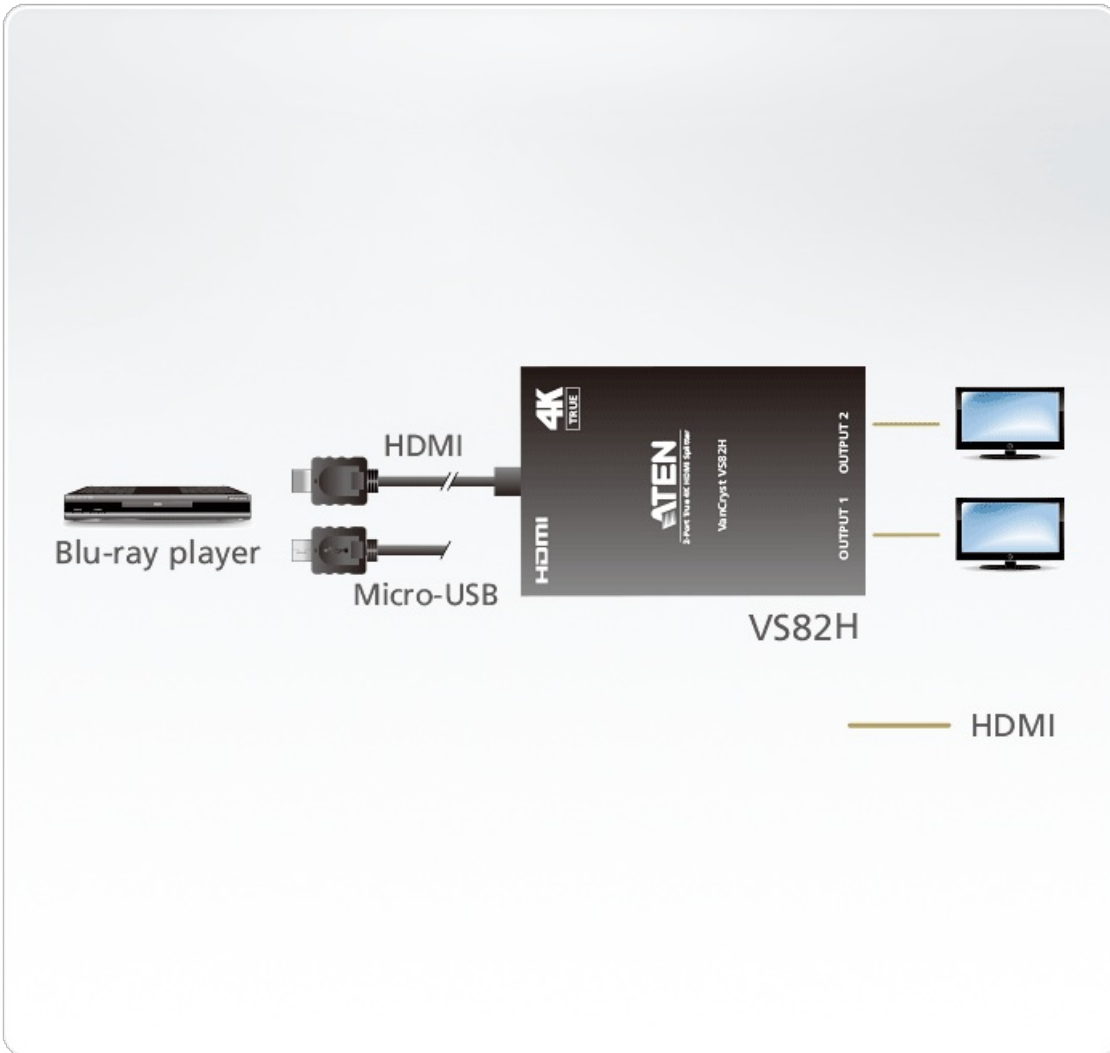

Diagram

ATEN International Co., Ltd.

3F., No.125, Sec. 2, Datong Rd., Sijhih District., New Taipei City 221, Taiwan
Phone: 886-2-8692-6789 Fax: 886-2-8692-6767
www.aten.com E-mail: marketing@aten.com

© Copyright 2015 ATEN® International Co., Ltd.
ATEN and the ATEN logo are trademarks of ATEN International Co., Ltd.
All rights reserved. All other trademarks are the property of their respective owners.