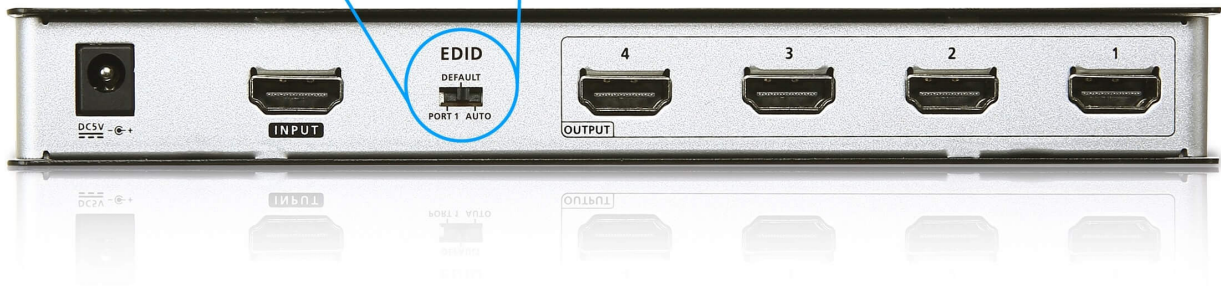

# Experience True 4K AV with 4X the Impact

**VS184B 4-Port True 4K HDMI Video Splitter**

The VS184B is a 4-Port video splitter that distributes True 4K audiovisual content from a single HDMI input source to four HDMI-enabled displays simultaneously. Requiring no additional software setup or configuration, it is an ideal addition to home entertainment systems, digital signage deployments, as well as educational and commercial setups.

**True 4K Visual Clarity**

The VS184B delivers stunning video quality with crystal-clear detail at resolutions up to True 4K (4096x2160 / 3840x2160 @ 60Hz, 4:4:4)

**Flexible Long-Distance Cabling**

The VS184B allows flexible cabling with connections to an HDMI source and to each HDMI display of up to 5 meters in length, delivering data rates of up to 18 Gbps.

**No More Blank Screens**

Featuring ATEN EDID Expert™, the video splitter offers selectable EDID settings to ensure smooth power-up and optimal video resolution across different displays.

Select from 3 EDID Settings:

- Auto Mode
- Port-1 Mode
- Default Mode

**Applications**

The video splitter is ideal for applications that require seamless distribution of pristine audiovisual content across multiple displays, ensuring a stunning viewing experience in any AV setup.