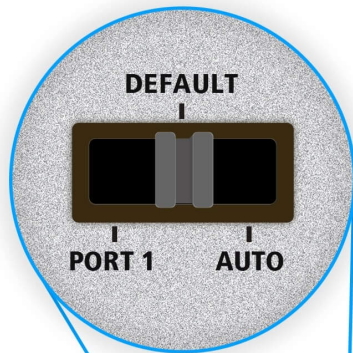

**One Source, 4-Way Video Distribution**

The splitter accepts input from an HDMI device – such as a PC, laptop, media player, and more – and streams the AV content to up to four HDMI-enabled displays, making it suitable for both consumer and professional applications.

**True 4K Visual Clarity**

The VS184B delivers stunning video quality with crystal-clear detail at resolutions up to True 4K (4096x2160 / 3840x2160 @ 60Hz, 4:4:4)

**Flexible Long-Distance Cabling**

The VS184B allows flexible cabling with connections to an HDMI source and to each HDMI display of up to 5 meters in length, delivering data rates of up to 18 Gbps.

**No More Blank Screens**

Featuring ATEN EDID Expert™, the video splitter offers selectable EDID settings to ensure smooth power-up and optimal video resolution across different displays.

Select from 3 EDID Settings:

- Auto Mode
- Port-1 Mode
- Default Mode

**Applications**

The video splitter is ideal for applications that require seamless distribution of pristine audiovisual content across multiple displays, ensuring a stunning viewing experience in any AV setup.