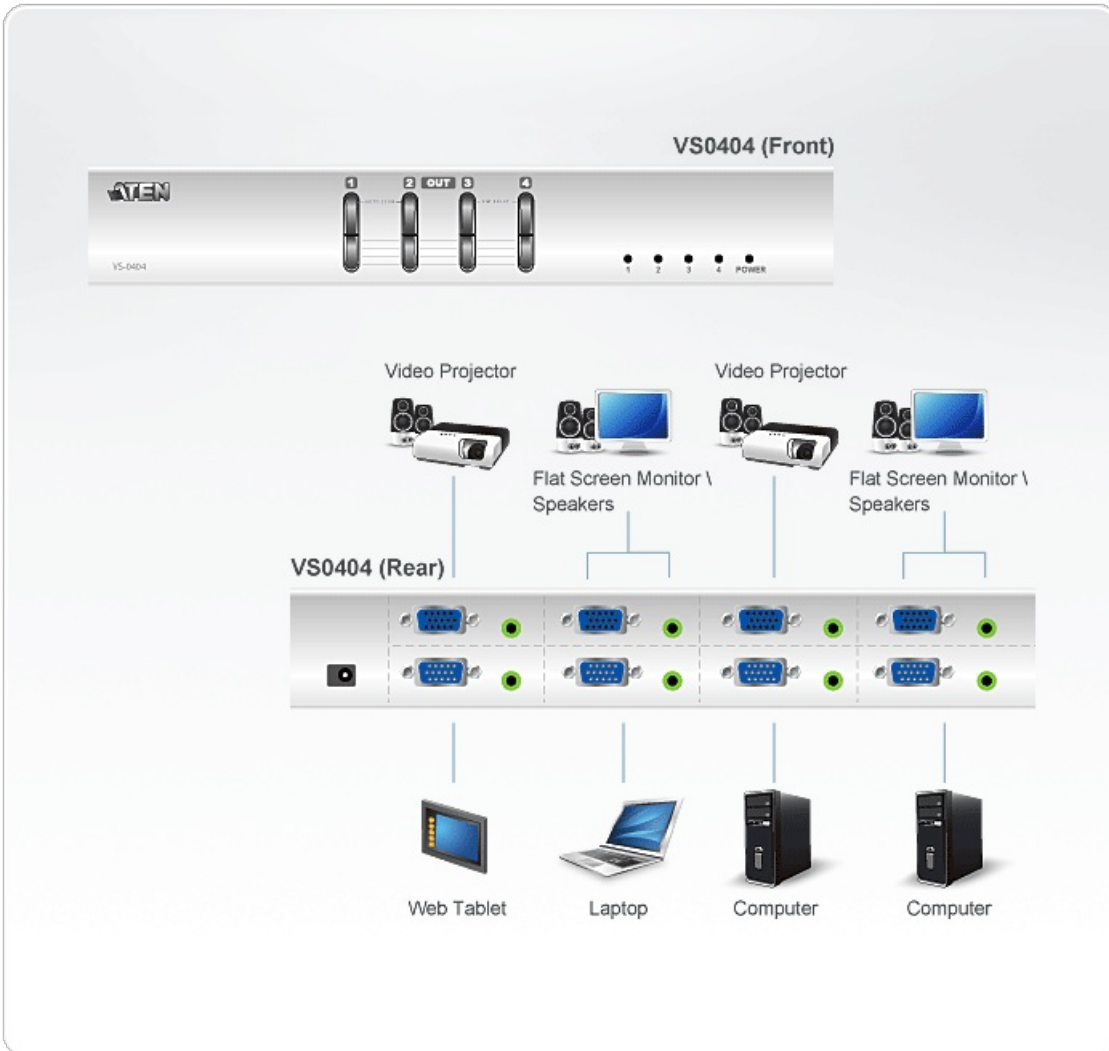

Diagram

ATEN International Co., Ltd.

3F., No.125, Sec. 2, Datong Rd., Sijhih District., New Taipei City 221, Taiwan
Phone: 886-2-8692-6789 Fax: 886-2-8692-6767
www.aten.com E-mail: marketing@aten.com

© Copyright 2015 ATEN® International Co., Ltd.
ATEN and the ATEN logo are trademarks of ATEN International Co., Ltd.
All rights reserved. All other trademarks are the property of their respective owners.