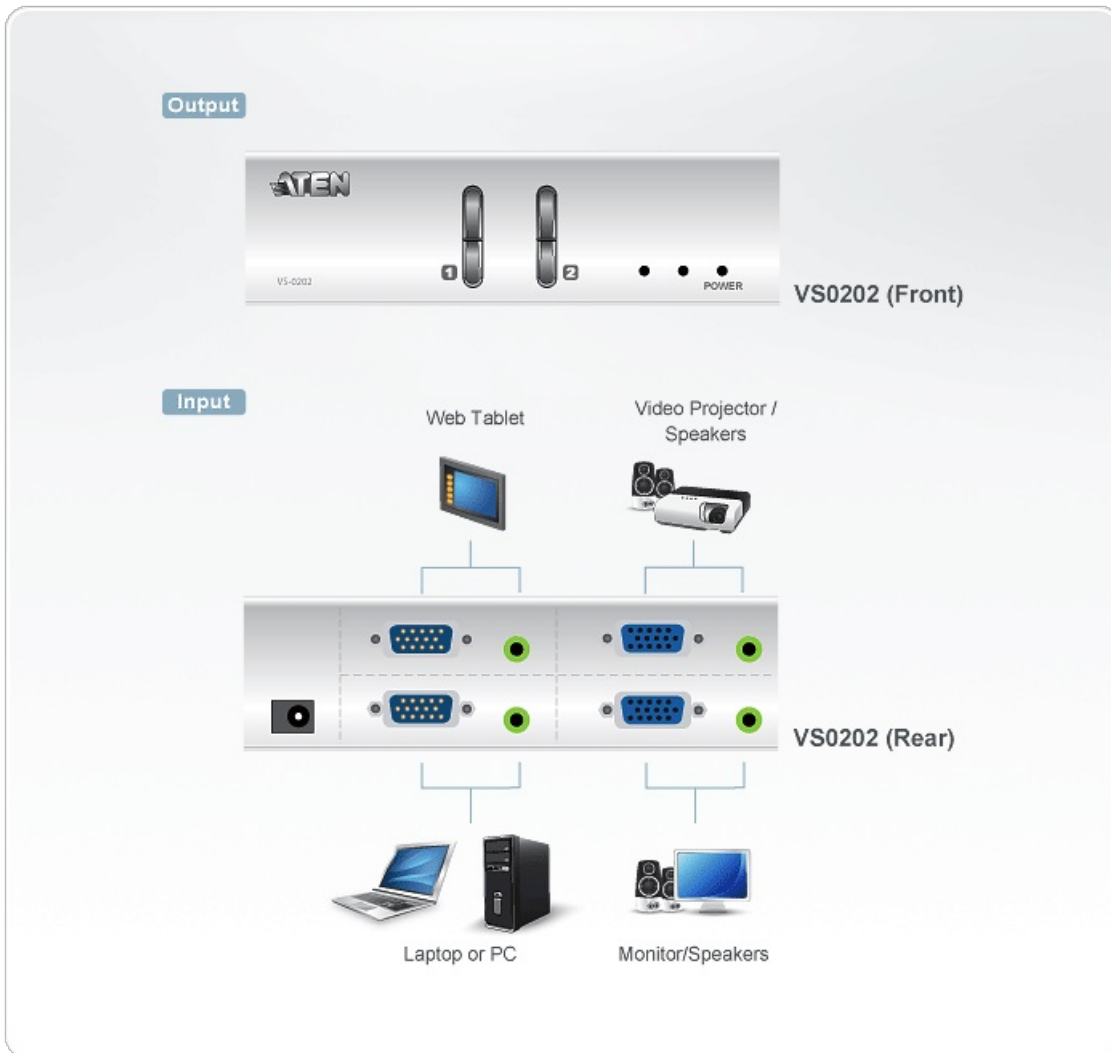

Diagram

ATEN International Co., Ltd.

3F., No.125, Sec. 2, Datong Rd., Sijhih District., New Taipei City 221, Taiwan
Phone: 886-2-8692-6789 Fax: 886-2-8692-6767
www.aten.com E-mail: marketing@aten.com

© Copyright 2015 ATEN® International Co., Ltd.
ATEN and the ATEN logo are trademarks of ATEN International Co., Ltd.
All rights reserved. All other trademarks are the property of their respective owners.