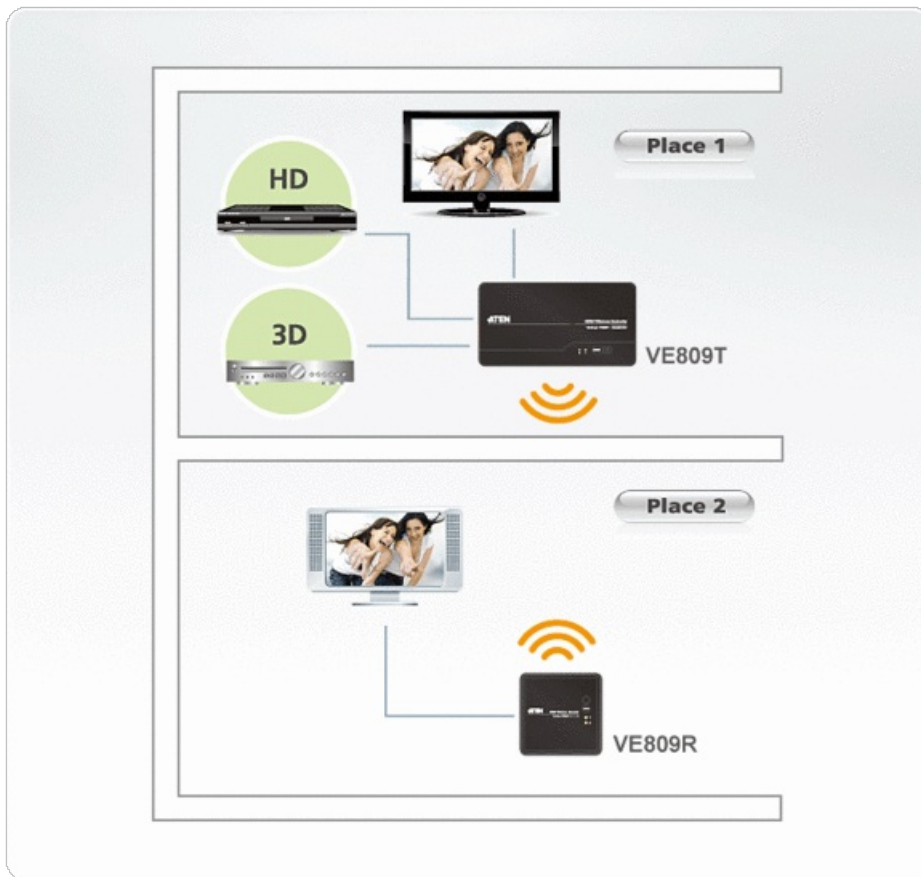

Control		
IR	1 x 2.5mm Mini Stereo Jack Female (Black)	1 x 2.5mm Mini Stereo Jack Female (Black)
Connectors		
Power	1 x DC Jack (Mini USB)	1 x DC Jack
Note	For some of rack mount products, please note that the standard physical dimensions of WxDxH are expressed using a LxWxH format.	

Diagram

ATEN International Co., Ltd.

3F., No.125, Sec. 2, Datong Rd., Sijhih District., New Taipei City 221, Taiwan
Phone: 886-2-8692-6789 Fax: 886-2-8692-6767
www.aten.com E-mail: marketing@aten.com

© Copyright 2015 ATEN® International Co., Ltd.
ATEN and the ATEN logo are trademarks of ATEN International Co., Ltd.
All rights reserved. All other trademarks are the property of their respective owners.