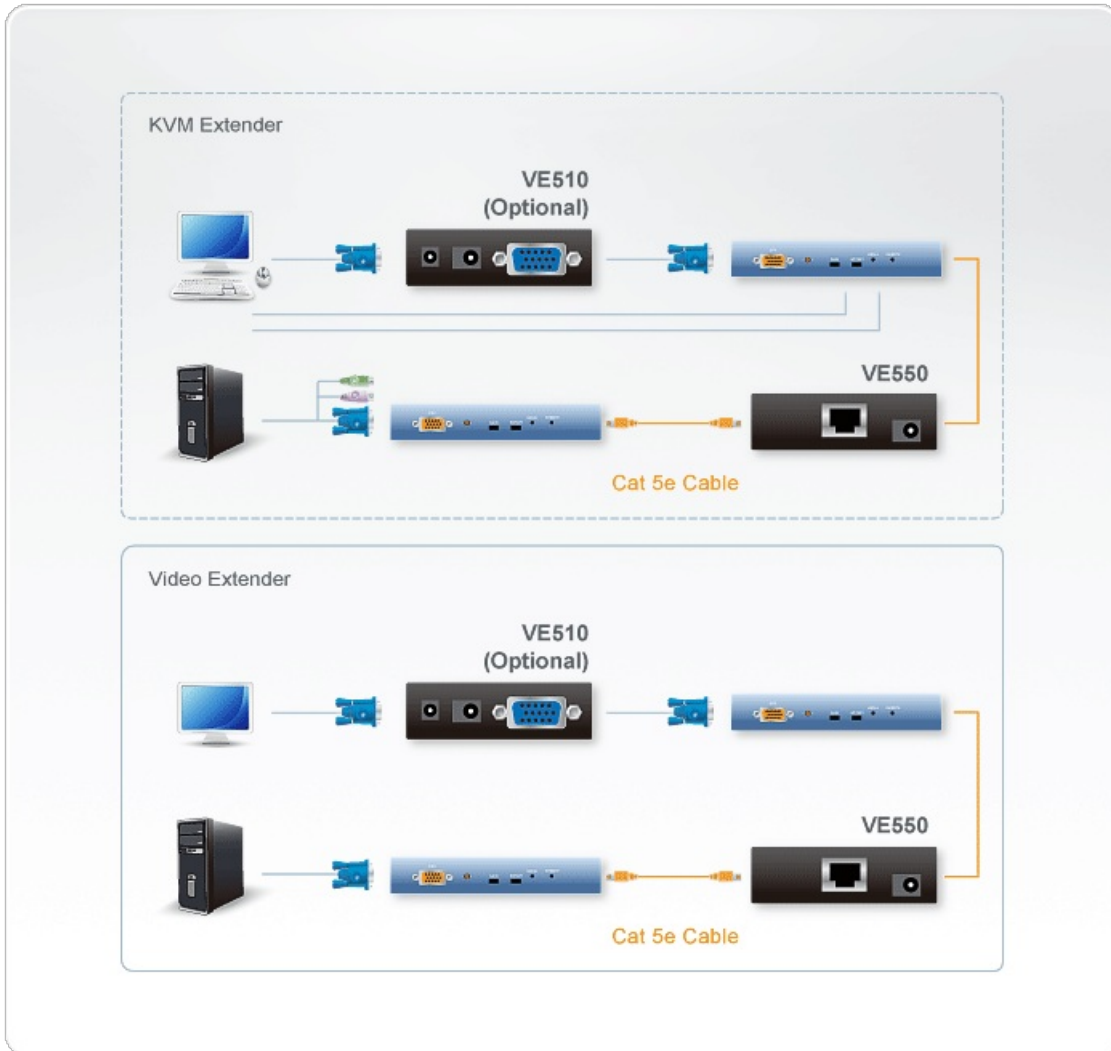

Diagram

ATEN International Co., Ltd.

3F., No.125, Sec. 2, Datong Rd., Sijhih District., New Taipei City 221, Taiwan
Phone: 886-2-8692-6789 Fax: 886-2-8692-6767
www.aten.com E-mail: marketing@aten.com

© Copyright 2015 ATEN® International Co., Ltd.
ATEN and the ATEN logo are trademarks of ATEN International Co., Ltd.
All rights reserved. All other trademarks are the property of their
respective owners.