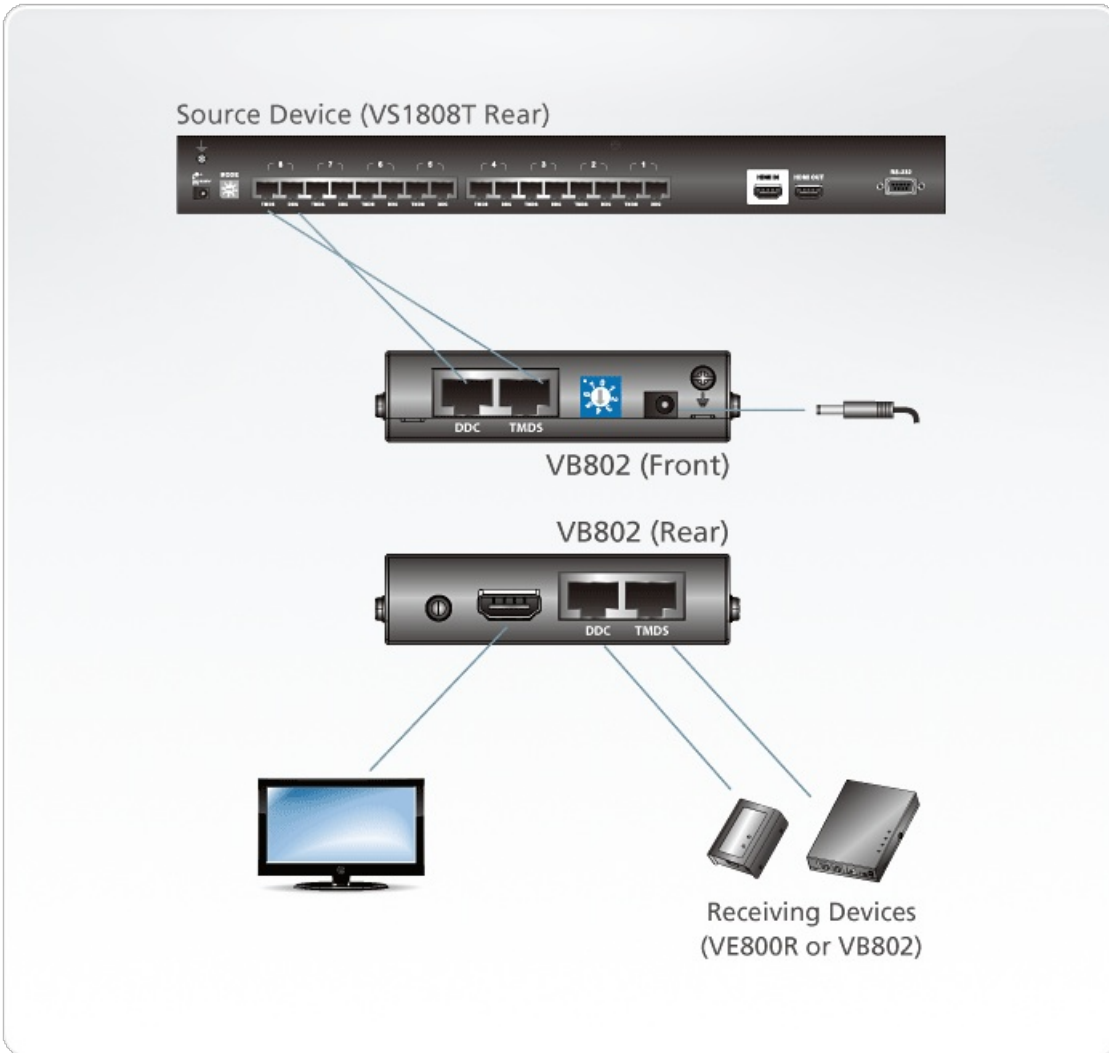

Diagram

ATEN International Co., Ltd.

3F., No.125, Sec. 2, Datong Rd., Sijhih District., New Taipei City 221, Taiwan
Phone: 886-2-8692-6789 Fax: 886-2-8692-6767
www.aten.com E-mail: marketing@aten.com

© Copyright 2015 ATEN® International Co., Ltd.
ATEN and the ATEN logo are trademarks of ATEN International Co., Ltd.
All rights reserved. All other trademarks are the property of their
respective owners.