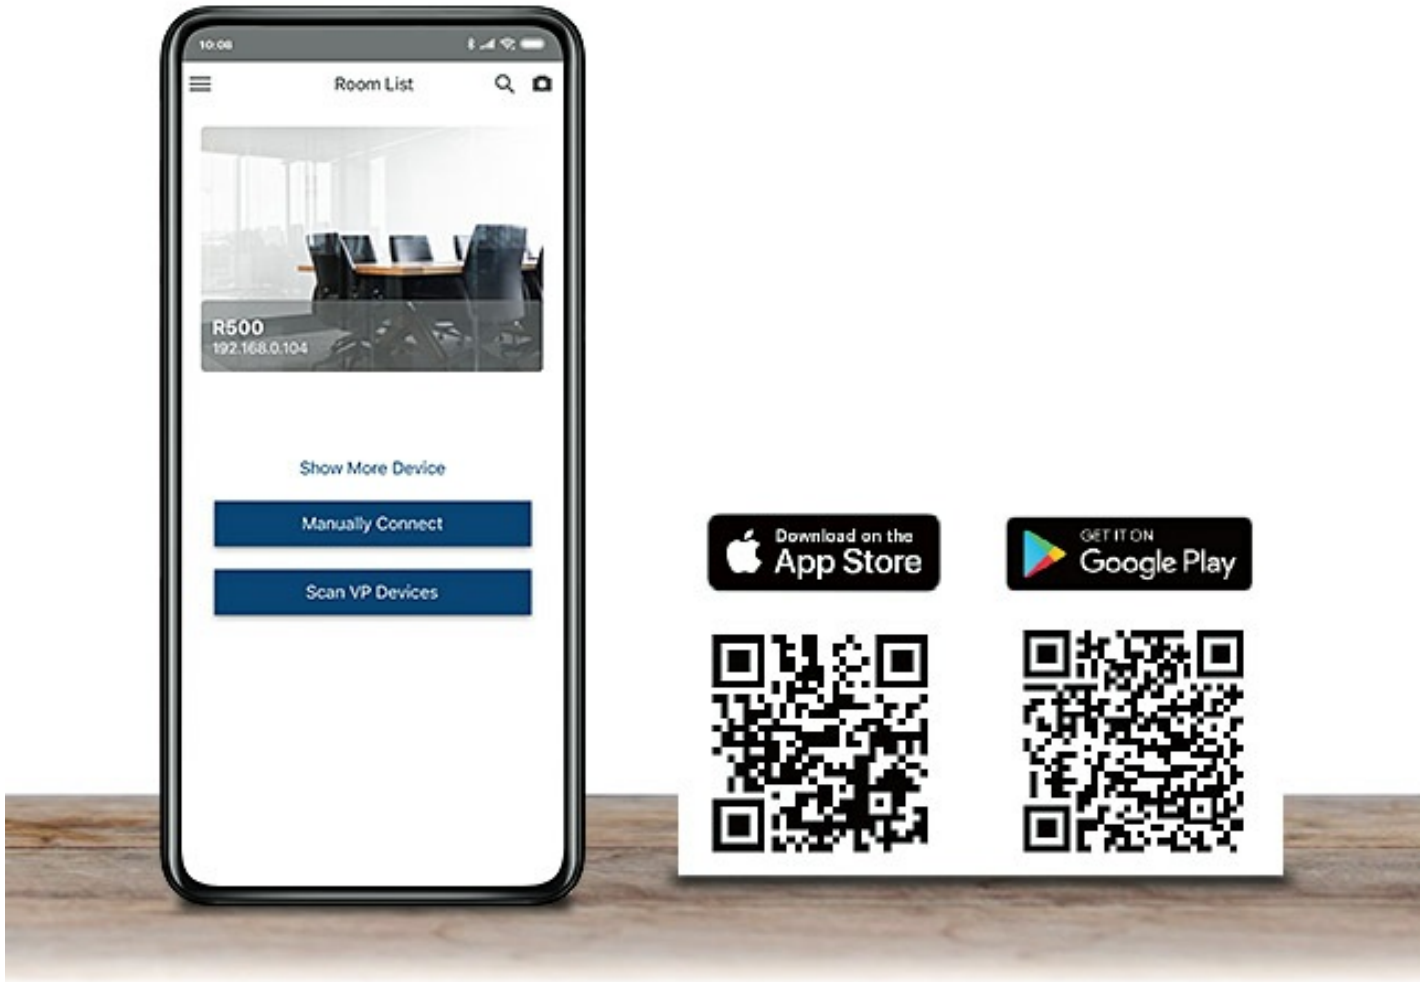

Auto Layout

Enlarge Content

Real-time Whiteboard Annotation

The Whiteboard facilitates discussions by enabling multiple participants to take notes and make annotations on any file in real-time. It provides an intuitive experience by featuring text input, pencil, and image uploads, as well as drag-and-drop and enlarge functions. Whiteboard contents can be saved and shared for efficient post-meeting follow-up.

Contact Us

Get a quote for this product or get in touch with our sales experts

Get Quote

[Contact Sales](#)

Instant Chat Room Sharing

The Chat Room enhances interaction and information sharing between participants. Participants can instantly chat with each other or send files to all participants at once to ensure that everyone is on the same page and has access to relevant information for the meeting.

Mobile App for Engaging Collaboration

Join meetings via the [ATEN Video Presentation Control App](#) that allows you to share content and collaborate directly from your smartphone. This free app features sharing, Whiteboard, and Chat Room, as well as control capabilities to help you deliver smooth, engaging, and productive meetings.

Data Protection with Secure Connections

VP2120 connects to your existing network infrastructure which ensures the layer of corporate IT security protection needed, especially when it comes to sharing wirelessly. Log-ins can be controlled by randomly generated room codes to ensure that only related people have access to the meeting and the data shared during it.