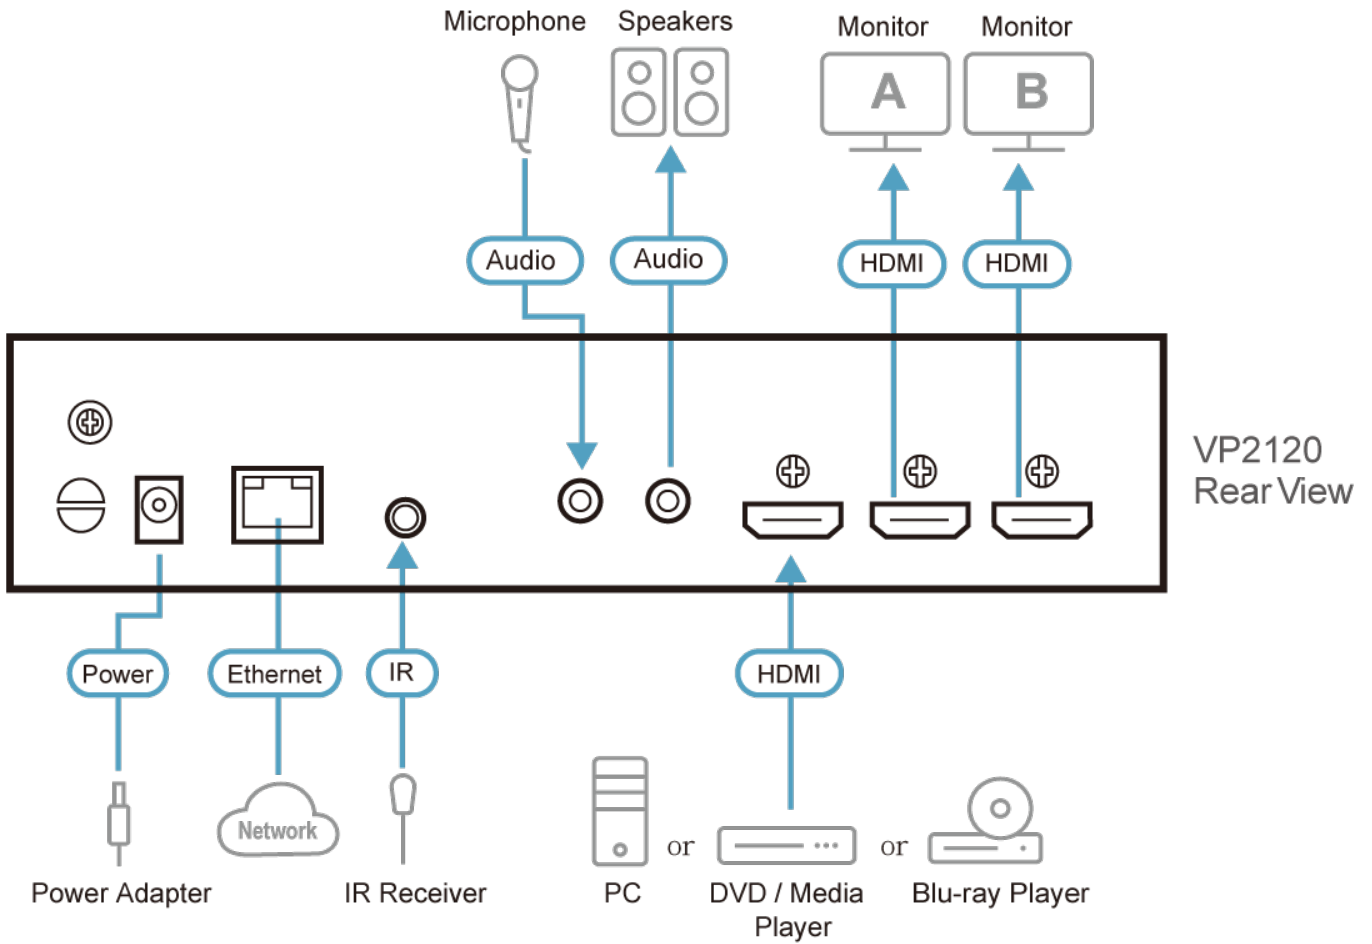

Diagram

► Diagram

ATEN International Co., Ltd.

3F., No.125, Sec. 2, Datong Rd., Sijhih District., New Taipei City 221, Taiwan
Phone: 886-2-8692-6789 Fax: 886-2-8692-6767
www.aten.com E-mail: marketing@aten.com