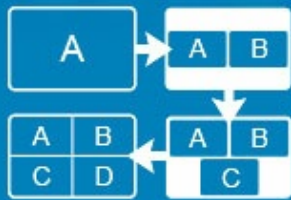

Simultaneous Bi-directional Multistreaming

Expedite collaboration with bi-directional content streaming among 4 participants simultaneously. Click the "Start Sharing" button to stream-in presentation content from your laptop or mobile device, or "Go Live" to stream-out presentation content in real-time to participants located in different rooms or separate floors.

Quad View Flexibility with Auto Layout

The built-in multi-view mode allows up to 4 streamed-in sources to be displayed in quad view on a single screen, and can dynamically adjust its layout according to the number of sources available. Participants can select a streaming-in source to enlarge and make full-screen, enhancing the flexibility of spontaneous presentation adjustments to meet the needs of fast-moving discussions.

Auto Layout

Enlarge Content

Real-time Whiteboard Annotation

The Whiteboard facilitates discussions by enabling multiple participants to take notes and make annotations on any file in real-time. It provides an intuitive experience by featuring text input, pencil, and image uploads, as well as drag-and-drop and enlarge functions. Whiteboard contents can be saved and shared for efficient post-meeting follow-up.

• Brilliant AV Routing

- One HDMI input and dual HDMI outputs plus 4 bi-directional streaming with matrix display support
- Seamless Switching between streamed-in sources for fast idea exchange
- Scaler – features a video scaling function to convert input resolutions to the optimum display resolutions
- Audio DSP – mixes Mic input and HDMI input for HDMI or audio output
- HDMI audio de-embedding support