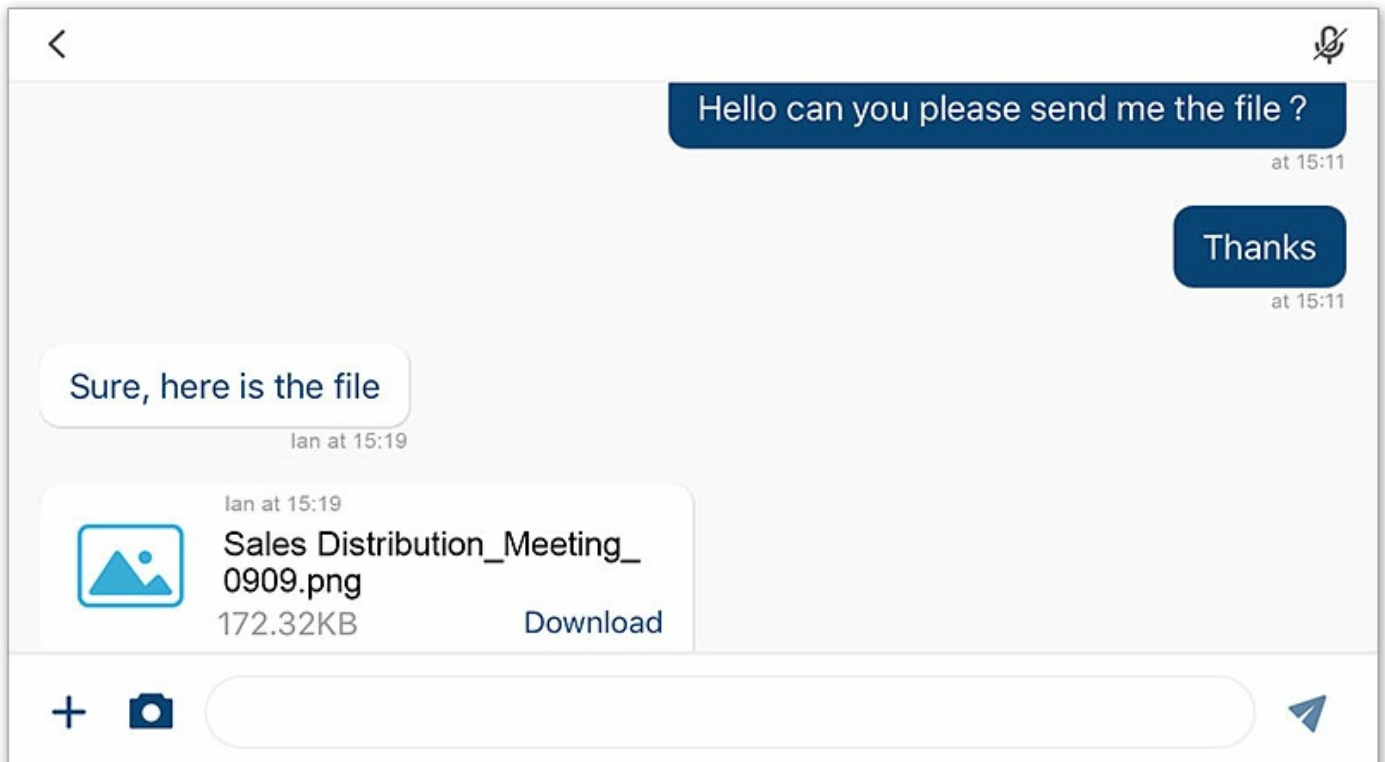

Contact Us

Get a quote for this product or get in touch with our sales experts

Get Quote

[Contact Sales](#)

Instant Chat Room Sharing

The Chat Room enhances interaction and information sharing between participants. Participants can instantly chat with each other or send files to all participants at once to ensure that everyone is on the same page and has access to relevant information for the meeting.