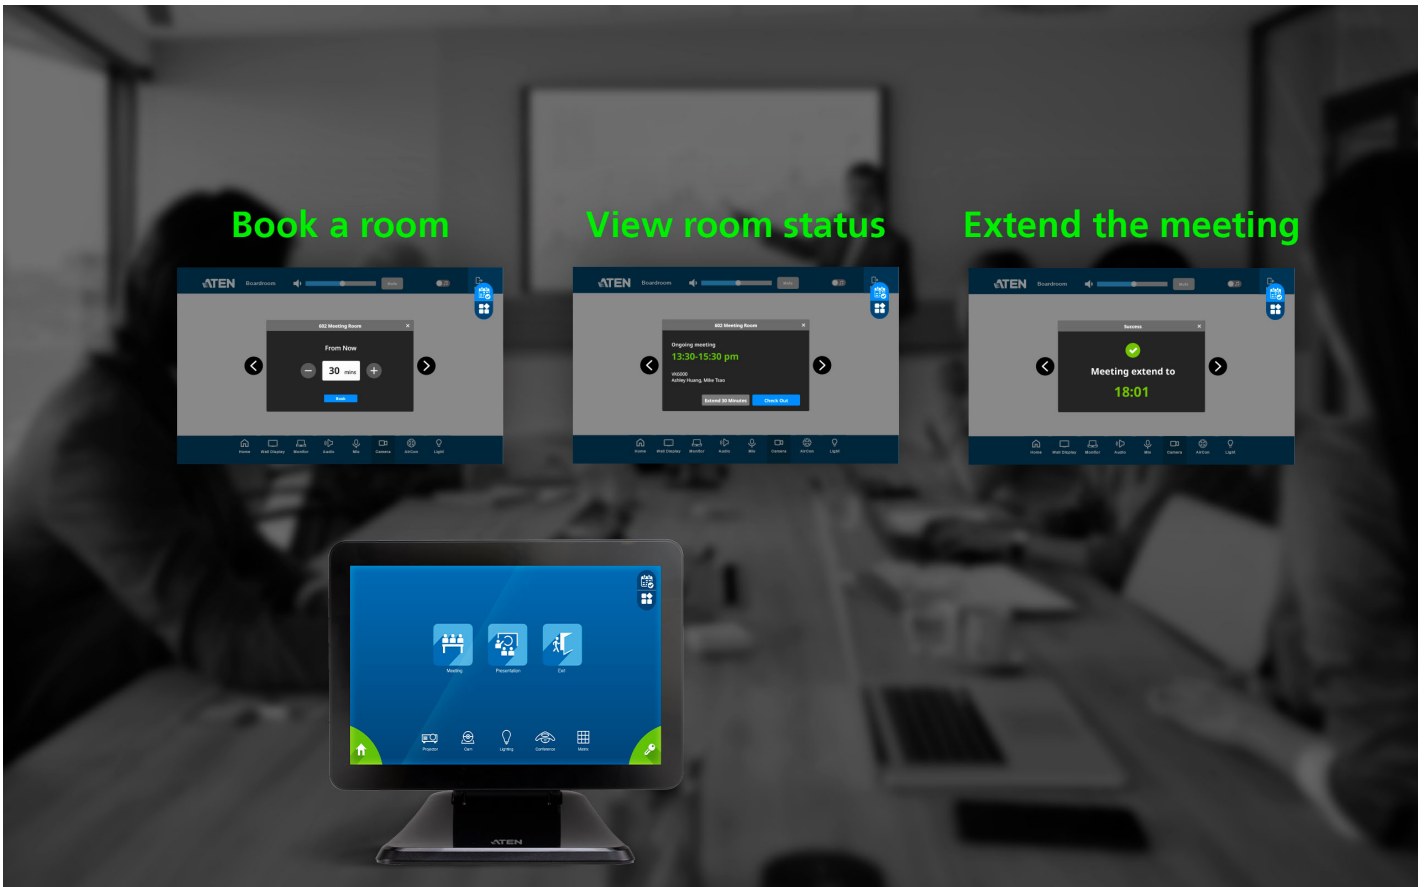

## VK330

10.1" Touch Panel

The VK330 10" Touch Panel centralizes system control through an intuitive, responsive interface, allowing quick switching between the [ATEN Control System](#) app and third-party applications. Integrated with ATEN's [Room Booking System](#), it also enables room status updates directly from the panel, streamlining meeting setup. Its compact 10" design and PoE capability make it ideal for mid- to large-sized meeting and conference rooms, where a clearly readable screen and simplified cabling are essential.

App Switching

RBS Integration

Video Streaming Preview

Multi-Room Centralized Control

Power over Ethernet

VESA Mounting

### Third-Party Application Control with AppSwitcher

In addition to interfacing with the [ATEN Control System](#), the VK330 also serves as a dedicated, cost-effective touch panel for third-party apps such as video conferencing, device control, or custom room apps, enabling direct control without a separate controller.

### Streamlining Access with In-Room Booking Control

With integration into [ATEN Unizon](#) and the [Room Booking System](#), booking a room, checking in or out, viewing room status, and extending a meeting are all just a few taps away on the panel – anytime during a meeting.