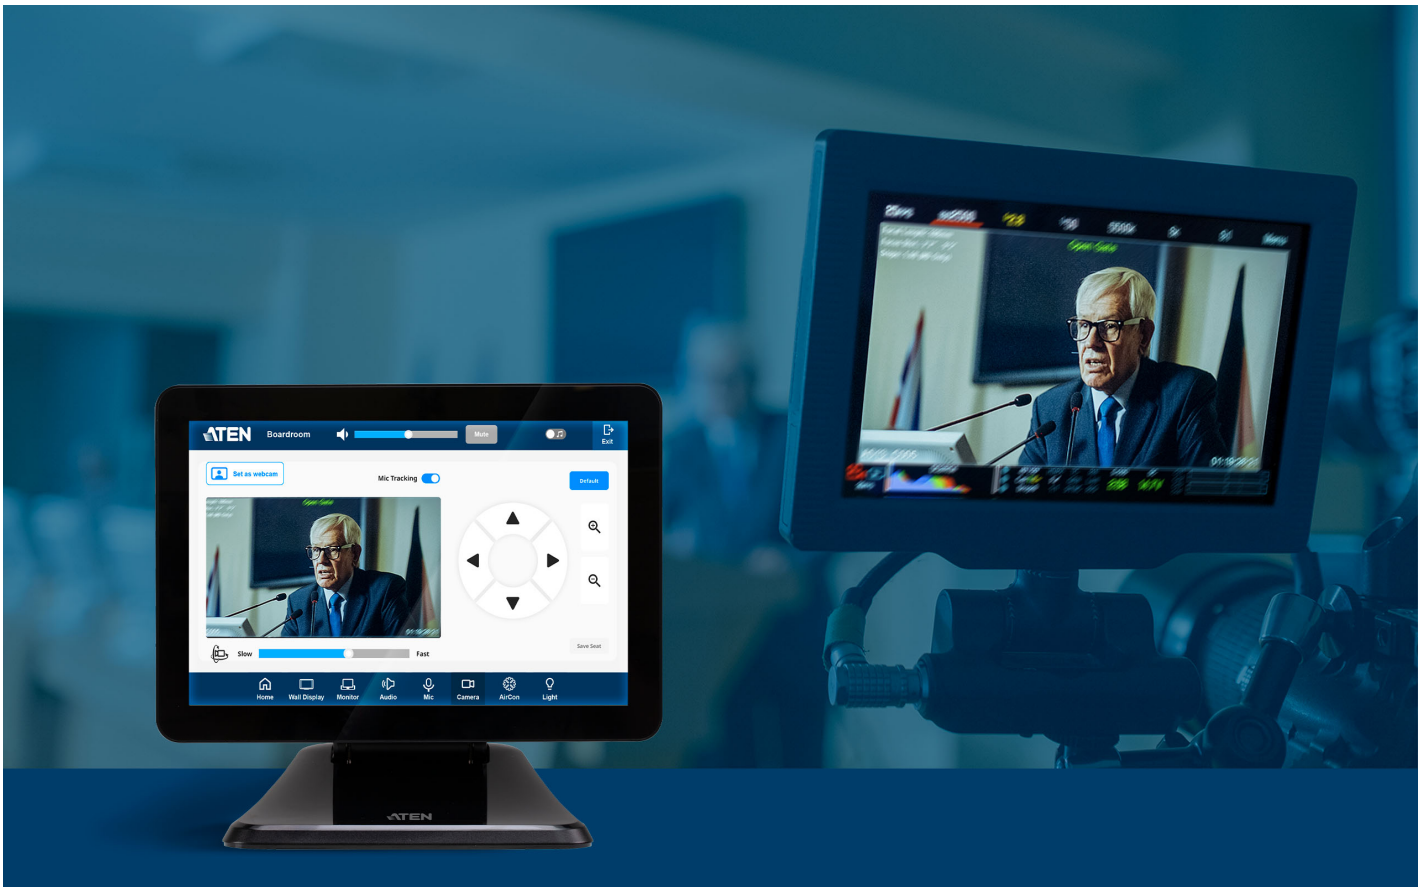

## VK330

10.1" Touch Panel

The VK330 10" Touch Panel centralizes system control through an intuitive, responsive interface, allowing quick switching between the [ATEN Control System](#) app and third-party applications. Integrated with ATEN's [Room Booking System](#), it also enables room status updates directly from the panel, streamlining meeting setup. Its compact 10" design and PoE capability make it ideal for mid- to large-sized meeting and conference rooms, where a clearly readable screen and simplified cabling are essential.

### Third-Party Application Control with AppSwitcher

In addition to interfacing with the [ATEN Control System](#), the VK330 also serves as a dedicated, cost-effective touch panel for third-party apps such as video conferencing, device control, or custom room apps, enabling direct control without a separate controller.

### Streamlining Access with In-Room Booking Control

With integration into [ATEN Unizon](#) and the [Room Booking System](#), booking a room, checking in or out, viewing room status, and extending a meeting are all just a few taps away on the panel – anytime during a meeting.

**Real-Time Video Streaming Preview**

The VK330 displays real-time feeds from IP cameras and ATEN [\\_VE89 series](#) video over IP transmitters via native RTSP/ONVIF protocols, enabling direct preview and seamless switching of video sources from the panel.