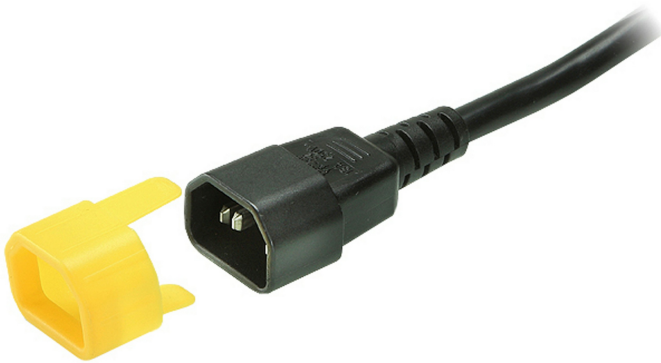

2X-EA10

C14 EZ-Lok Plug Connector

For better power stability, ATEN has developed the EZ-Lok Plug Connector to secure the connection of a power cord's plug with the [PDU](#) outlet. With a simple installation, the EZ-Lok Plug Connector will ensure that the power cord and [PDU](#) outlet never come apart without your assistance.

Features

- Ensures power reliability by enhancing the plug's stability
- Intuitive and reusable design for easy installation and removal
- Environmentally safe – RoHS compliant and recyclable

ATEN International Co., Ltd.