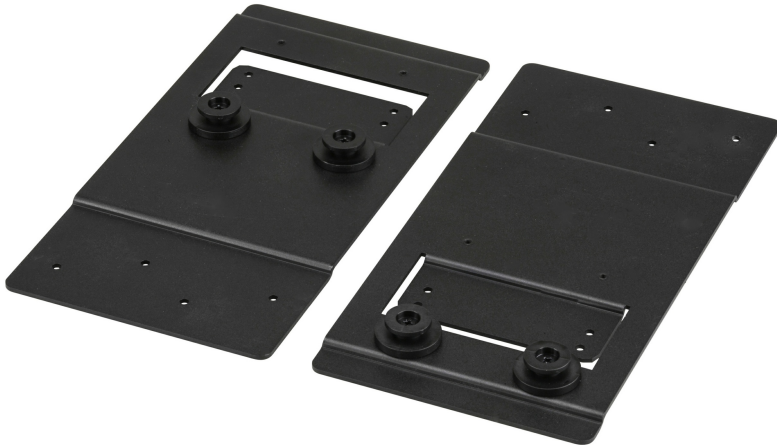

2X-019G

Side Panel Double Mount Kit

For the convenience of your installation, ATEN offers various mounting kits that allow you to install the [PDU](#) on the rack. Please refer to User Guide in Resources page for more information about Side Panel Double Mount Kit.