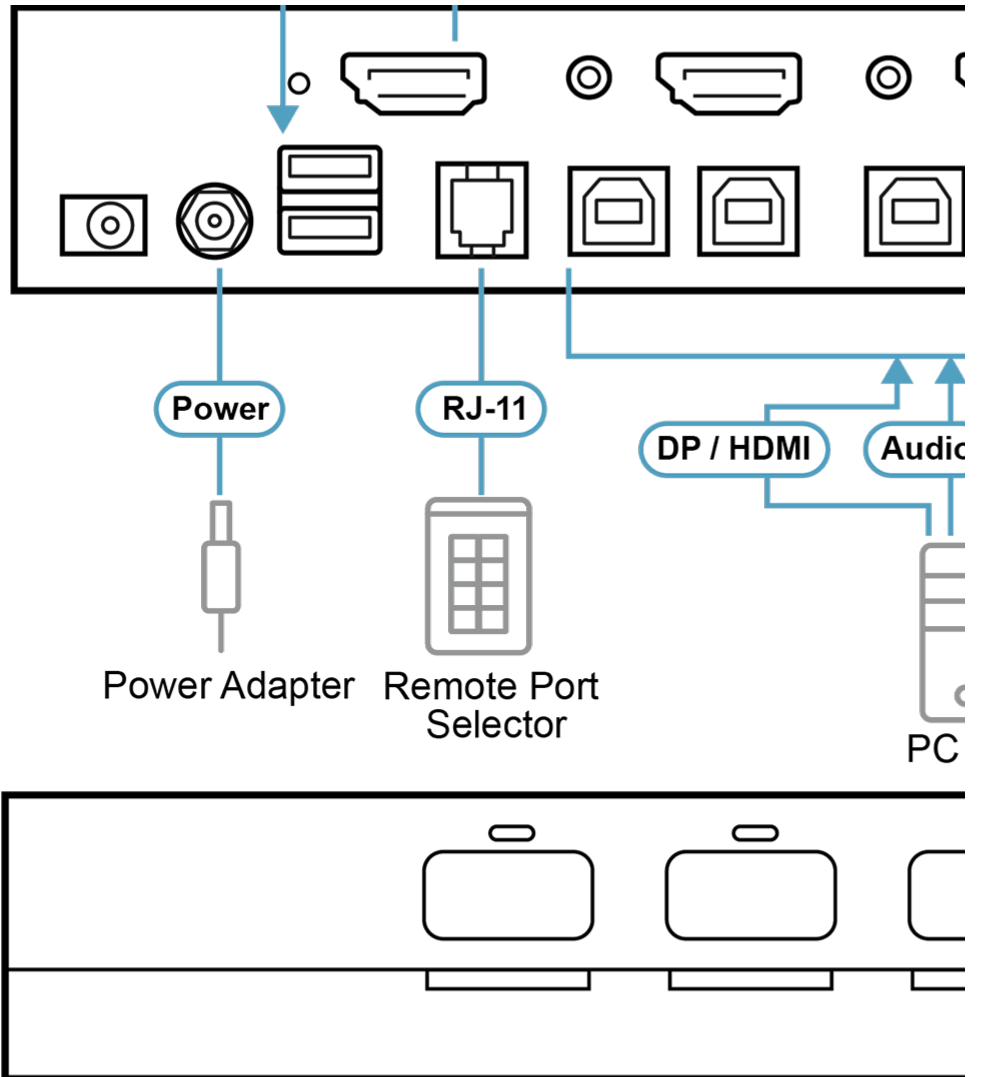

*USB Keyboard / Mouse

**USB CAC