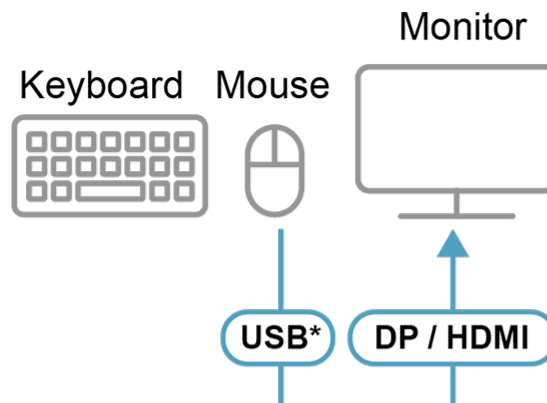

Specifications

Computer Connections	4
Port Selection	Pushbutton, Remote Port Selector
Connectors	
Console Ports	1 x DP/HDMI Female (Black) 2 x USB Type-A Female (White) 1 x Mini Stereo Jack Female (Green; 1 x front)
KVM Ports	4 x DP/HDMI Female (Black) 8 x USB Type-B Female (White) 4 x Mini Stereo Jack Female (Green)
Power	1 x DC Jack
USB CAC Port	1 x USB Type-A Female (White; 1 x front)
Remote Port Selector	1 x RJ-11 (Black; 1 x rear)
Switches	
Port Selection	4 x Pushbuttons
Reset	1 x Semi-recessed Pushbutton
Power	1 x Pushbutton
LEDs	
Power	1 (Green)
Online / Selected (KVM Port)	4 (Orange / Green)
Online / Selected (CAC Port)	4 (Orange / Green)
Video	1 (Green)
Key Lock	3 (Green)
Emulation	
Keyboard / Mouse	USB
Video	Max. 5120 x 2880 @ 60Hz, 5120 x 2160 @ 60Hz, 5120 x 1440 @ 60Hz/120Hz/144Hz, 3840 x 2160 @ 60Hz/120Hz/144Hz
Maximum Input Power Rating	100-240V~; 50-60 Hz; 1.2A
Power Consumption	DC12V:14.88W:113BTU/h Note: ● The measurement in Watts indicates the typical power consumption of the device with no external loading. ● The measurement in BTU/h indicates the power consumption of the device when it is fully loaded.
Environmental	
Operating Temperature	0-40°C
Storage Temperature	-20-60°C
Humidity	0 - 80% RH, Non-condensing
Physical Properties	
Housing	Metal
Weight	1.21 kg (2.67 lb)
Dimensions (L x W x H)	24.50 x 14.96 x 4.30 cm (9.65 x 5.65 x 1.69 in.)
Note	For some of rack mount products, please note that the standard physical dimensions of WxDxH are expressed using a LxWxH format.

Diagram