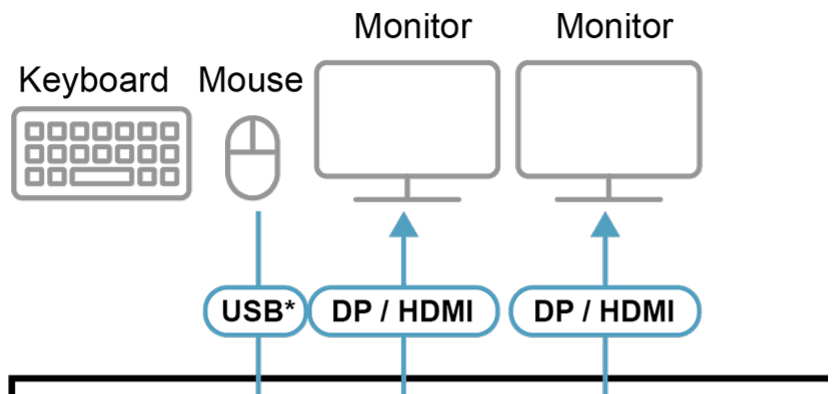

Specifications

Computer Connections	4
Port Selection	Pushbutton, Remote Port Selector
Connectors	
Console Ports	2 x DP/HDMI Female (Black) 2 x USB Type-A Female (White) 1 x Mini Stereo Jack Female (Green; 1 x front)
KVM Ports	8 x DP/HDMI Female (Black) 8 x USB Type-B Female (White) 4 x Mini Stereo Jack Female (Green)
Power	1 x DC Jack
USB CAC Port	1 x USB Type-A Female (White; 1 x front)
Remote Port Selector	1 x RJ-11 (Black; 1 x rear)
Switches	
Port Selection	4 x Pushbuttons
Reset	1 x Semi-recessed Pushbutton
Power	1 x Pushbutton
LEDs	
Power	1 (Green)
Online / Selected (KVM Port)	4 (Orange / Green)
Online / Selected (CAC Port)	4 (Orange / Green)
Video	2 (Green)
Key Lock	3 (Green)
Emulation	
Keyboard / Mouse	USB
Video	Max. 5120 x 2880 @ 60Hz, 5120 x 2160 @ 60Hz, 5120 x 1440 @ 60Hz/120Hz/144Hz, 3840 x 2160 @ 60Hz/120Hz/144Hz
Maximum Input Power Rating	100-240V~; 50-60 Hz; 1.2A
Power Consumption	DC12V:29.16W:187BTU/h Note: ● The measurement in Watts indicates the typical power consumption of the device with no external loading. ● The measurement in BTU/h indicates the power consumption of the device when it is fully loaded.
Environmental	
Operating Temperature	0-40°C
Storage Temperature	-20-60°C
Humidity	0 - 80% RH, Non-condensing
Physical Properties	
Housing	Metal
Weight	1.57 kg (3.46 lb)
Dimensions (L x W x H)	24.50 x 14.49 x 6.00 cm (9.65 x 5.7 x 2.36 in.)
Note	For some of rack mount products, please note that the standard physical dimensions of WxDxH are expressed using a LxWxH format.

Diagram