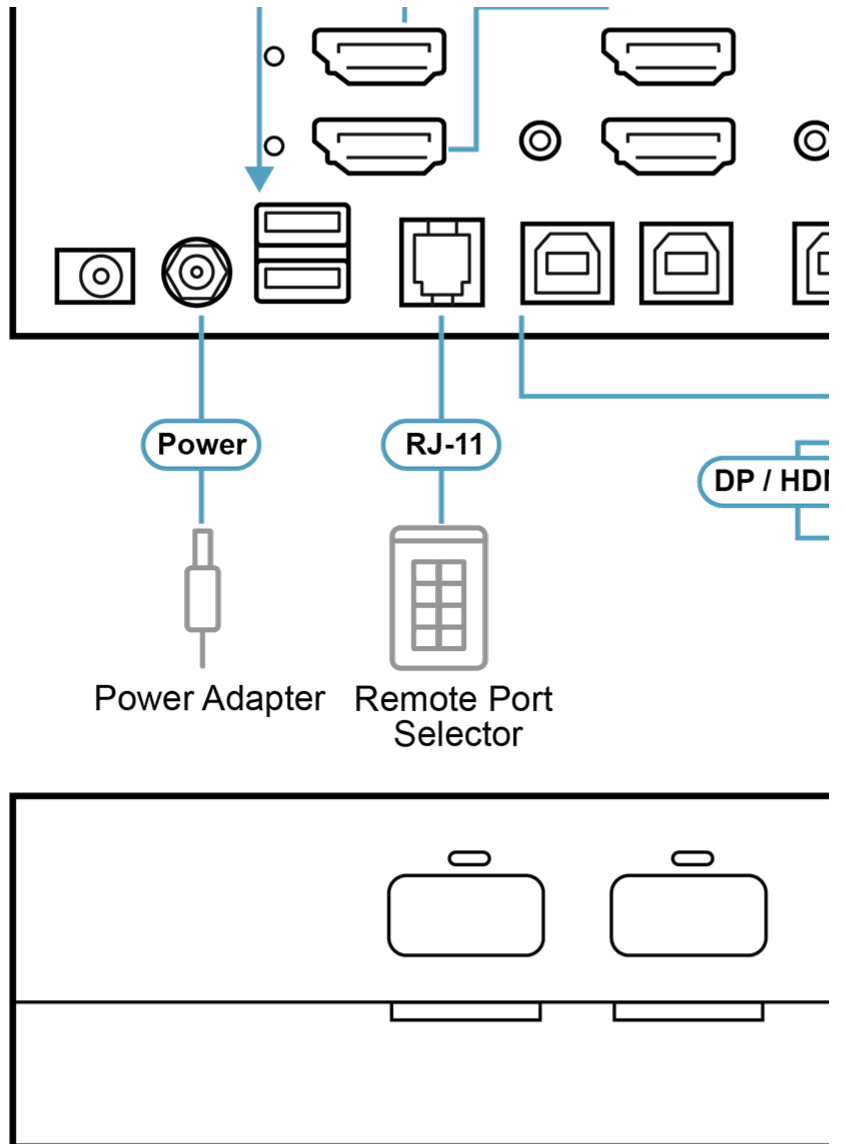

*USB Keyboard / Mouse

**USB CAC