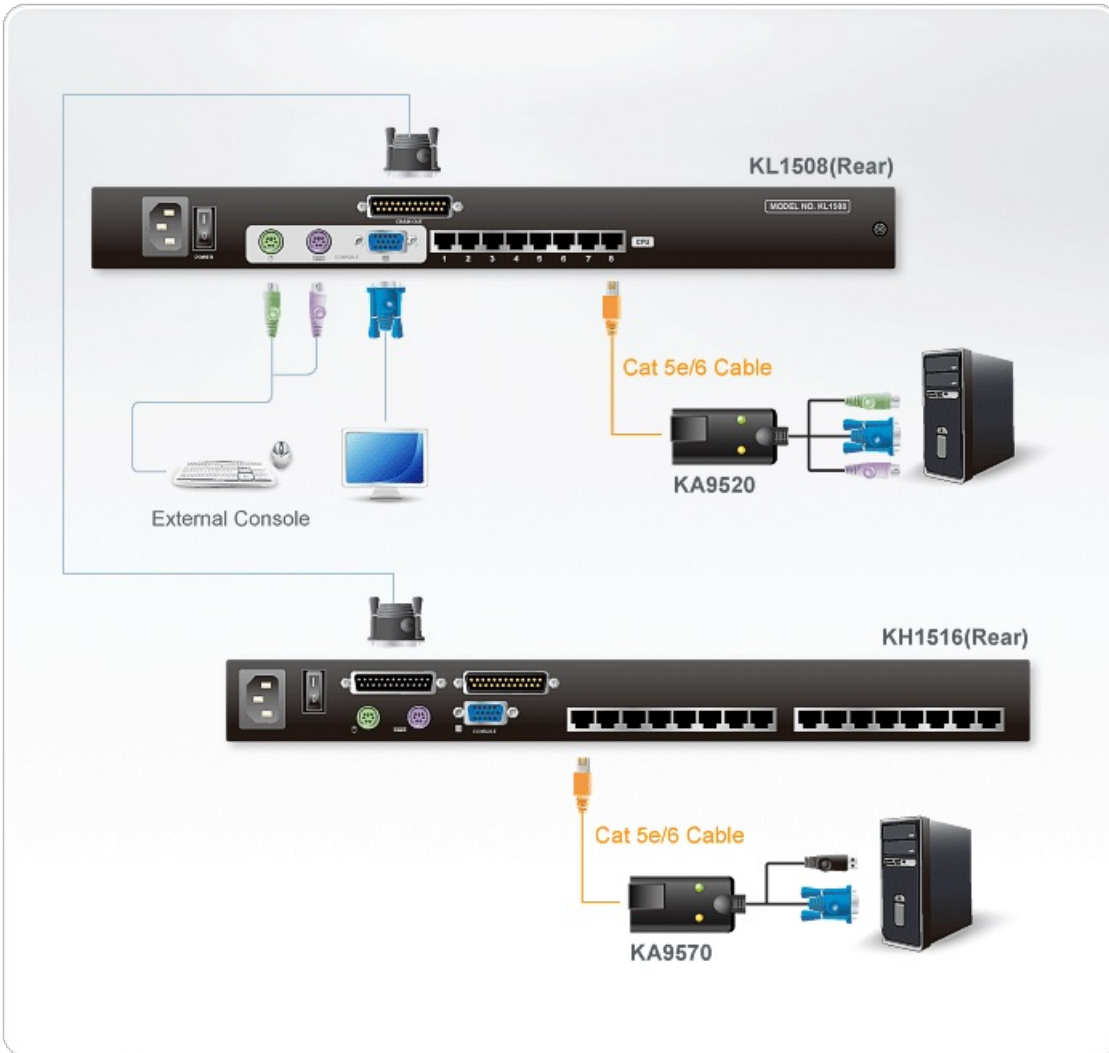

Diagram

ATEN International Co., Ltd.

3F., No.125, Sec. 2, Datong Rd., Sijhih District., New Taipei City 221, Taiwan
Phone: 886-2-8692-6789 Fax: 886-2-8692-6767
www.aten.com E-mail: marketing@aten.com

© Copyright 2015 ATEN® International Co., Ltd.
ATEN and the ATEN logo are trademarks of ATEN International Co., Ltd.
All rights reserved. All other trademarks are the property of their
respective owners.