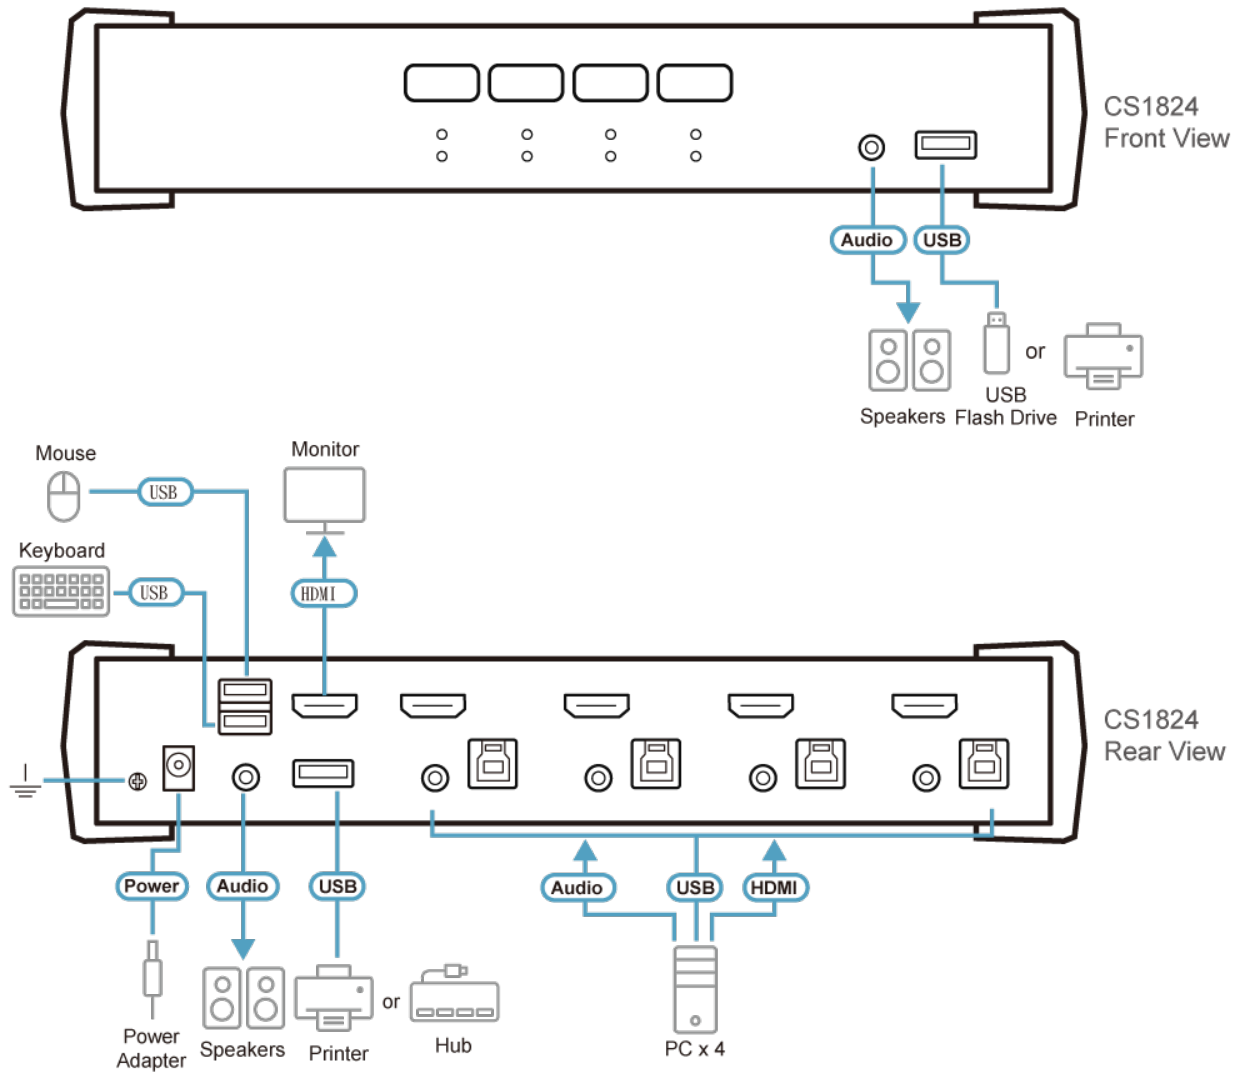

Diagram

ATEN International Co., Ltd.

3F., No.125, Sec. 2, Datong Rd., Sijhih District., New Taipei City 221, Taiwan
Phone: 886-2-8692-6789 Fax: 886-2-8692-6767
www.aten.com E-mail: marketing@aten.com