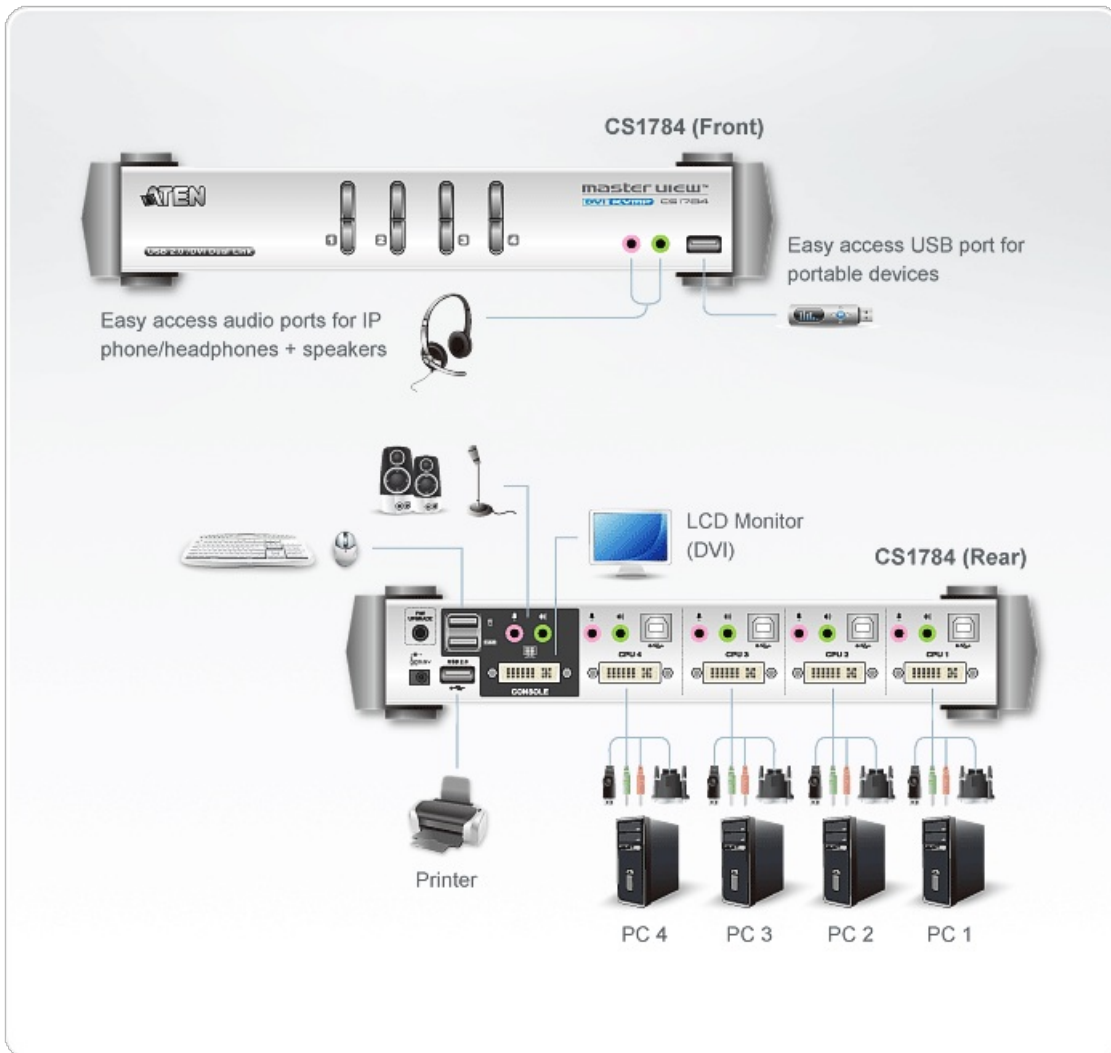

Diagram

ATEN International Co., Ltd.

3F., No.125, Sec. 2, Datong Rd., Sijhih District., New Taipei City 221, Taiwan
Phone: 886-2-8692-6789 Fax: 886-2-8692-6767
www.aten.com E-mail: marketing@aten.com

© Copyright 2015 ATEN® International Co., Ltd.
ATEN and the ATEN logo are trademarks of ATEN International Co., Ltd.
All rights reserved. All other trademarks are the property of their
respective owners.