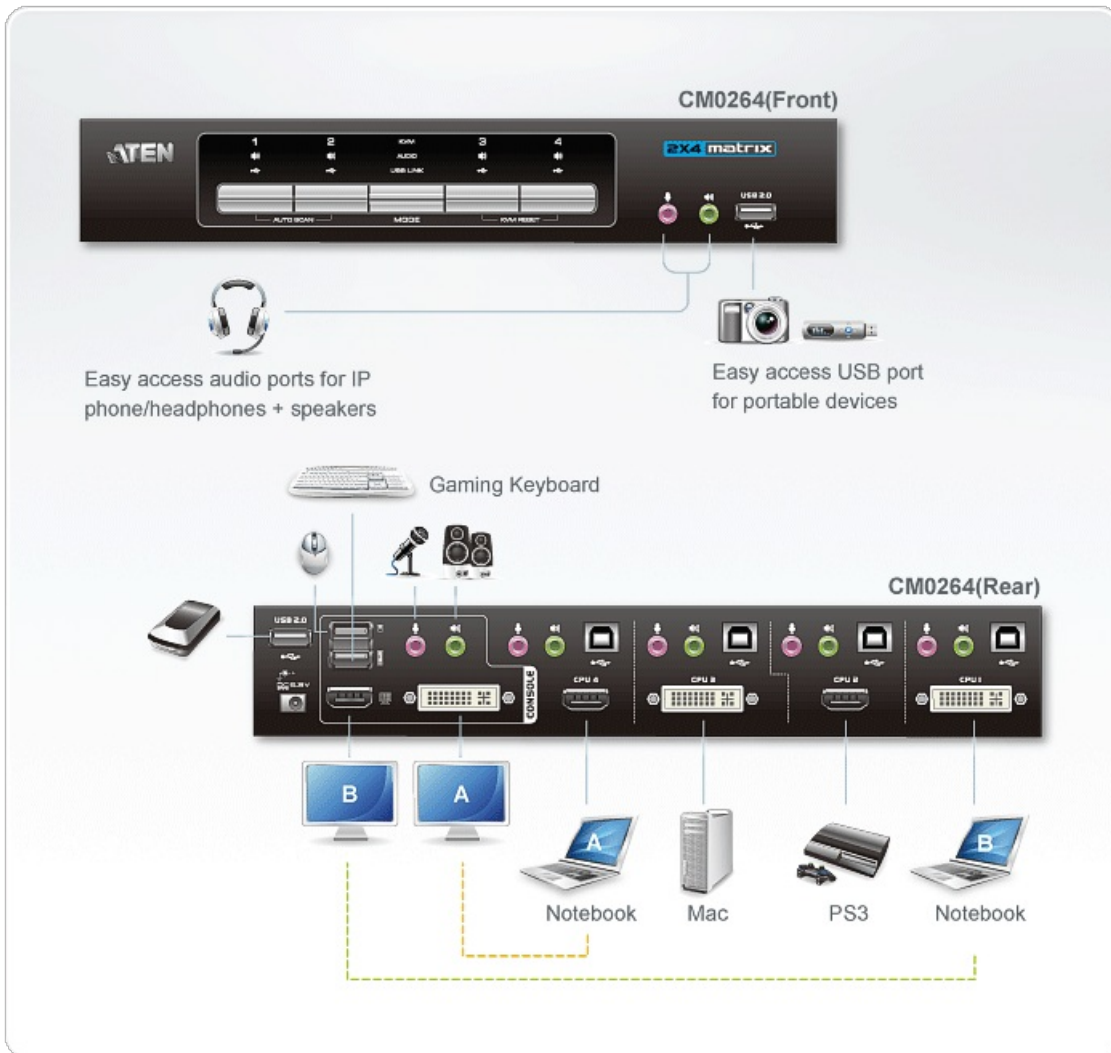

Diagram

ATEN International Co., Ltd.

3F., No.125, Sec. 2, Datong Rd., Sijhih District., New Taipei City 221, Taiwan
Phone: 886-2-8692-6789 Fax: 886-2-8692-6767
www.aten.com E-mail: marketing@aten.com

© Copyright 2015 ATEN® International Co., Ltd.
ATEN and the ATEN logo are trademarks of ATEN International Co., Ltd.
All rights reserved. All other trademarks are the property of their respective owners.