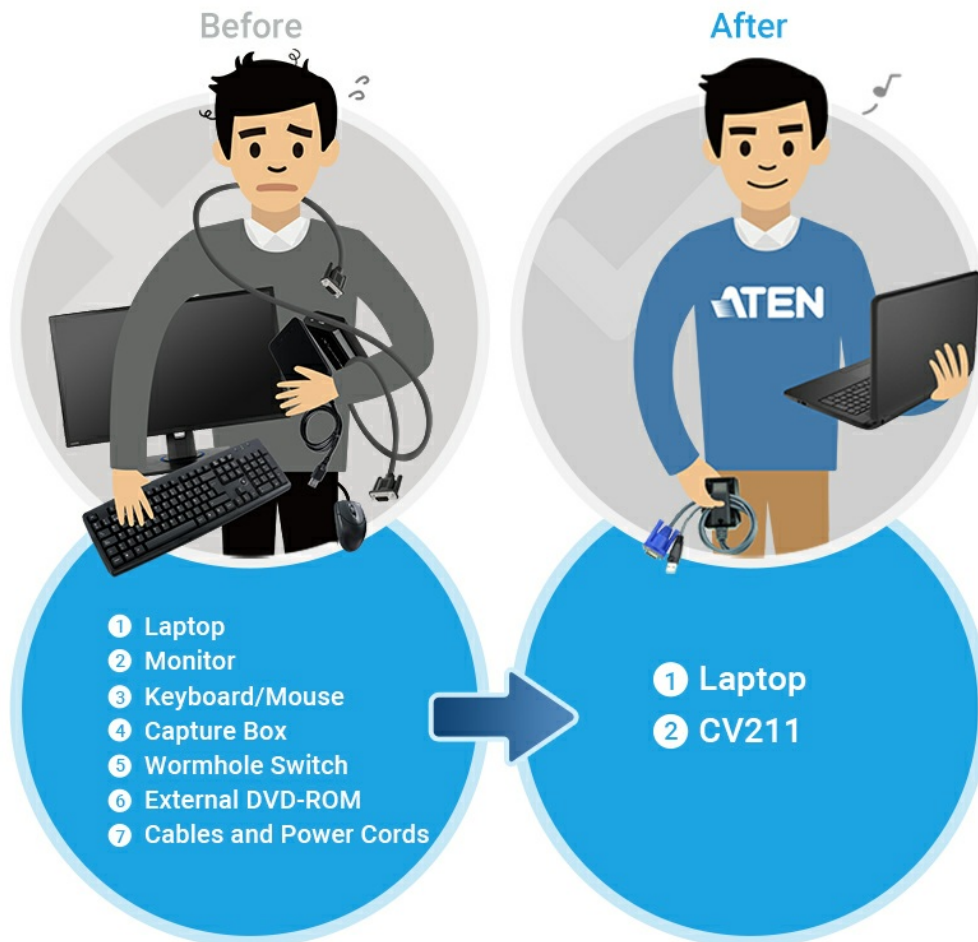

AN ALL-IN-ONE CRASH CART ADAPTER