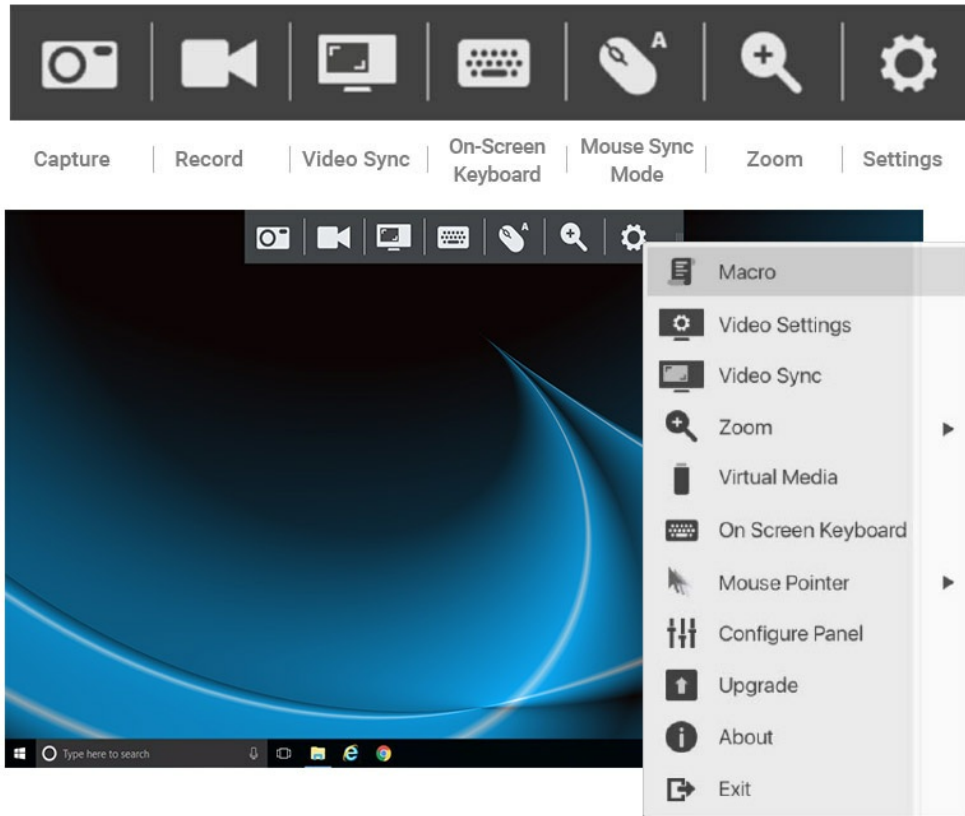

## CONTROL INTERFACE

More functions are available on an easy-to-use toolbar located within the remote view window.