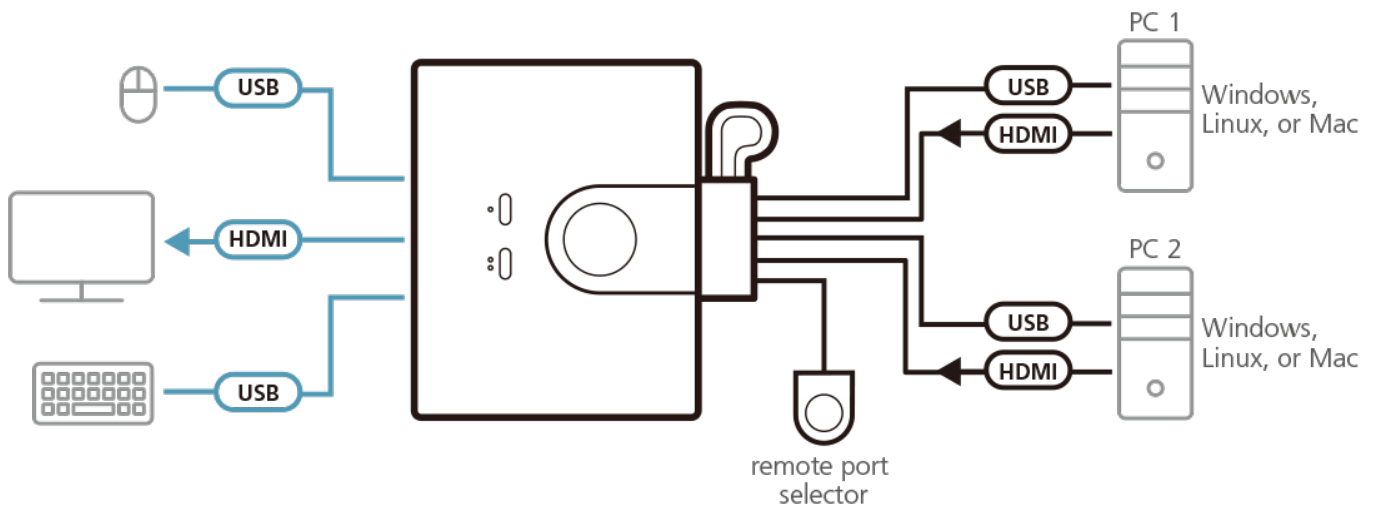

Specifications

Computer Connections	2
Port Selection	Remote Port Selector
Connectors	
Console Ports	1 x HDMI Female 2 x USB Type A Female
KVM Ports	2 x HDMI Male 2 x USB Type A Male
LEDs	
Selected	2 (Green)
Cable Length	
Computer	2 x 1.2 m
Remote Port Selector	1.8 m
Video	1920 x 1080 @ 60 Hz; 1920 X 1200 @ 60Hz
Power Consumption	DC5V:1.518W:11BTU/h Note: ● The measurement in Watts indicates the typical power consumption of the device with no external loading. ● The measurement in BTU/h indicates the power consumption of the device when it is fully loaded.
Environmental	
Operating Temperature	0-50°C
Storage Temperature	-20-60°C
Humidity	0-80% RH, Non-condensing
Physical Properties	
Housing	Plastic
Weight	0.26 kg (0.57 lb)
Dimensions (L x W x H)	8.24 x 6.65 x 2.52 cm (3.24 x 2.62 x 0.99 in.)
Note	For some of rack mount products, please note that the standard physical dimensions of WxDxH are expressed using a LxWxH format.

Diagram