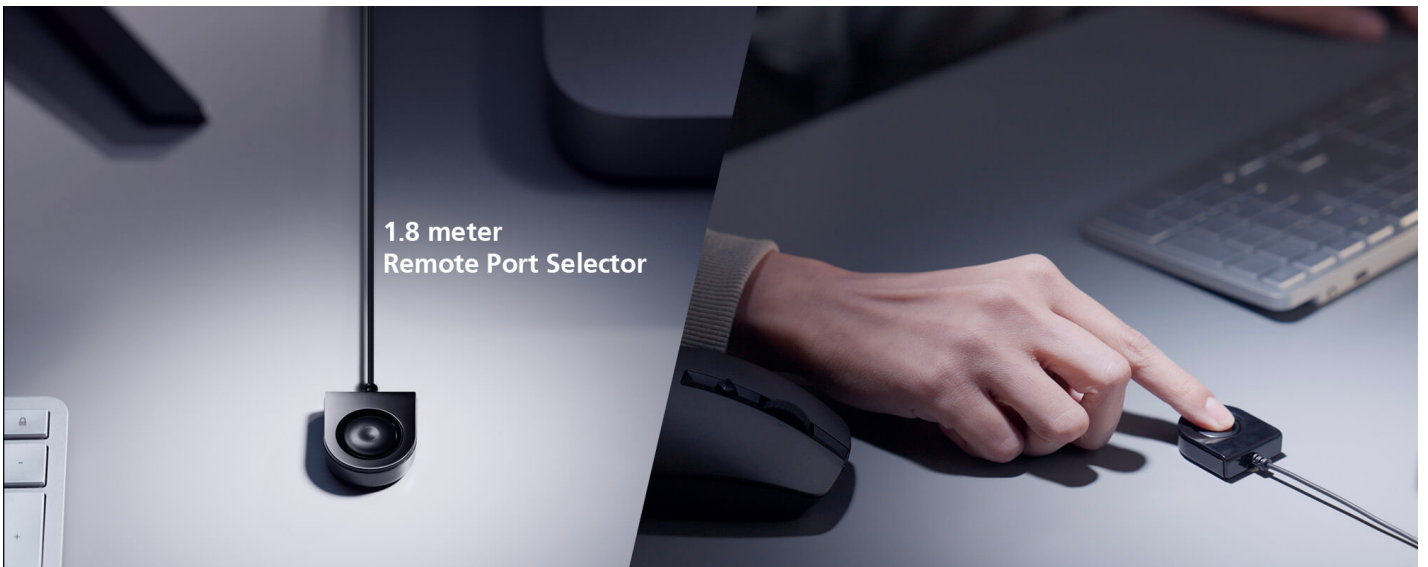

## 2 PCs Share One Set of Keyboard, Mouse and Monitor

Supercharge your productivity with the compact **CS22HF HDMI Cable KVM Switch**, and get started with multitasking across different platforms. With one set of keyboard, mouse and monitor, one click is all it takes to take control of either of your computers and enjoy stunning Full HD resolution for crisp, clear visuals for any desktop task. Installation is as easy as plug-n-play connections via USB and HDMI, and the CS22HF's patented all-in-one design (cables + KVM) further transforms your desk into a neat and tidy workspace that you can immerse in all day long with comfort.

**Switch as Quick as One Touch**

The 1.8-meter remote port selector can be flexibly located, allowing quick and straightforward switching between 2 computers from anywhere on the desktop.

**Plug-n-Play Peripheral Sharing**