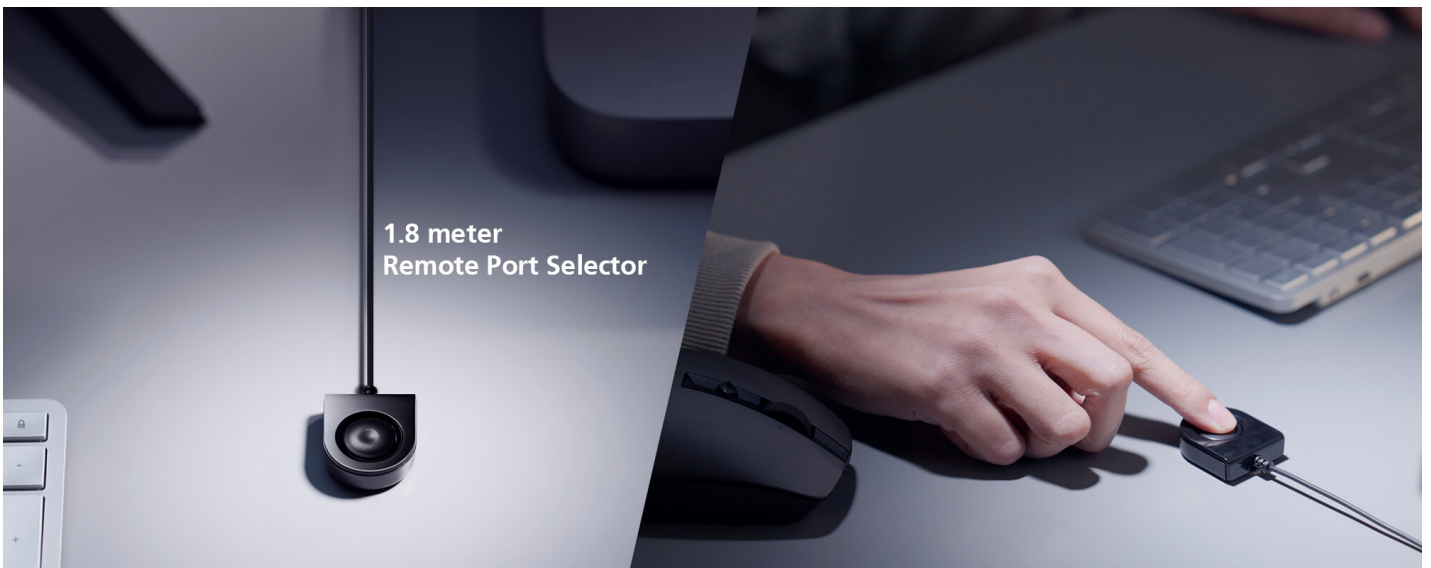

Bus-Powered

Easy Hook

CS22H
2-Port USB 4K HDMI Cable KVM Switch
with Remote Port Selector

HDMI[™]
HIGH-DEFINITION MULTIMEDIA INTERFACE

Control 2 PCs with one Keyboard / Mouse / Monitor

Boost your productivity and simplify your desktop setup with the CS22H USB 4K HDMI Cable KVM Switch. Whether you're working, creating, or playing, you can manage two computers using a single keyboard, mouse, and monitor, and switch effortlessly between them with just a push of a button.

Switch Seamlessly with A Simple Pushbutton

The 1.8-meter remote port selector can be flexibly located, allowing quick and straightforward switching between 2 computers from anywhere on the desktop.

**Bus-Powered for Eco Efficiency**

Its compact and bus-powered design provides an efficient installation without bulky cable setups, and the newly-designed hook allows users to place the CS22H wherever they want to keep desktop tidy and well-organized. This plug and play switch is ideal for people who need quick control to multitask between two computers at the desktop in any environment.