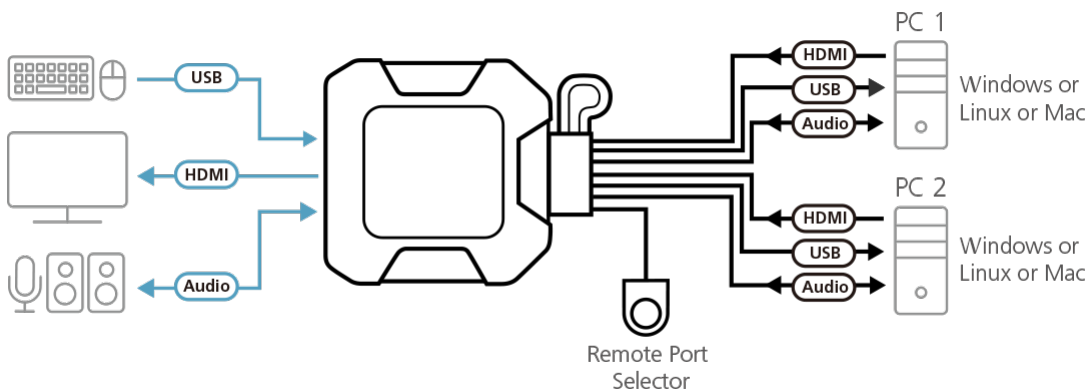

Specifications

Computer Connections	2
Port Selection	Remote Port Selector
Connectors	
Console Ports	1 x HDMI Female 2 x USB Type A Female 1 x 3.5mm Audio Jack Female (Green) 1 x 3.5mm Audio Jack Female (Pink)
KVM (Computer) Ports	2 x HDMI Male 2 x USB Type A Male 2 x 3.5mm Audio Jack Male (Green) 2 x 3.5mm Audio Jack Male (Pink)
Power (Optional)	1 x USB Micro Type B Female
LEDs	
KVM Port (On Line /Selected)	2 (White)
Cable Length	
KVM	2 x 1.2 m
Remote Port Selector	1.8 m
Emulation	
Keyboard / Mouse	N/A
Video	Up to 4096 x 2160 @ 60Hz, 2560 x 1440 @ 144Hz
Power Consumption	DC5V:1.4W:19BTU/h Note: ● The measurement in Watts indicates the typical power consumption of the device with no external loading. ● The measurement in BTU/h indicates the power consumption of the device when it is fully loaded.
Environmental	
Operating Temperature	0 - 50°C
Storage Temperature	-20 - 60°C
Humidity	0-80% RH, Non-condensing
Physical Properties	
Housing	Plastic
Weight	0.34 kg (0.75 lb)
Dimensions (L x W x H)	8.34 x 8.42 x 3.04 cm (3.28 x 3.31 x 1.2 in.)
Note	For some of rack mount products, please note that the standard physical dimensions of WxDxH are expressed using a LxWxH format.

Diagram

ATEN International Co., Ltd.

3F., No.125, Sec. 2, Datong Rd., Sijhih District., New Taipei City 221, Taiwan
Phone: 886-2-8692-6789 Fax: 886-2-8692-6767
www.aten.com E-mail: marketing@aten.com