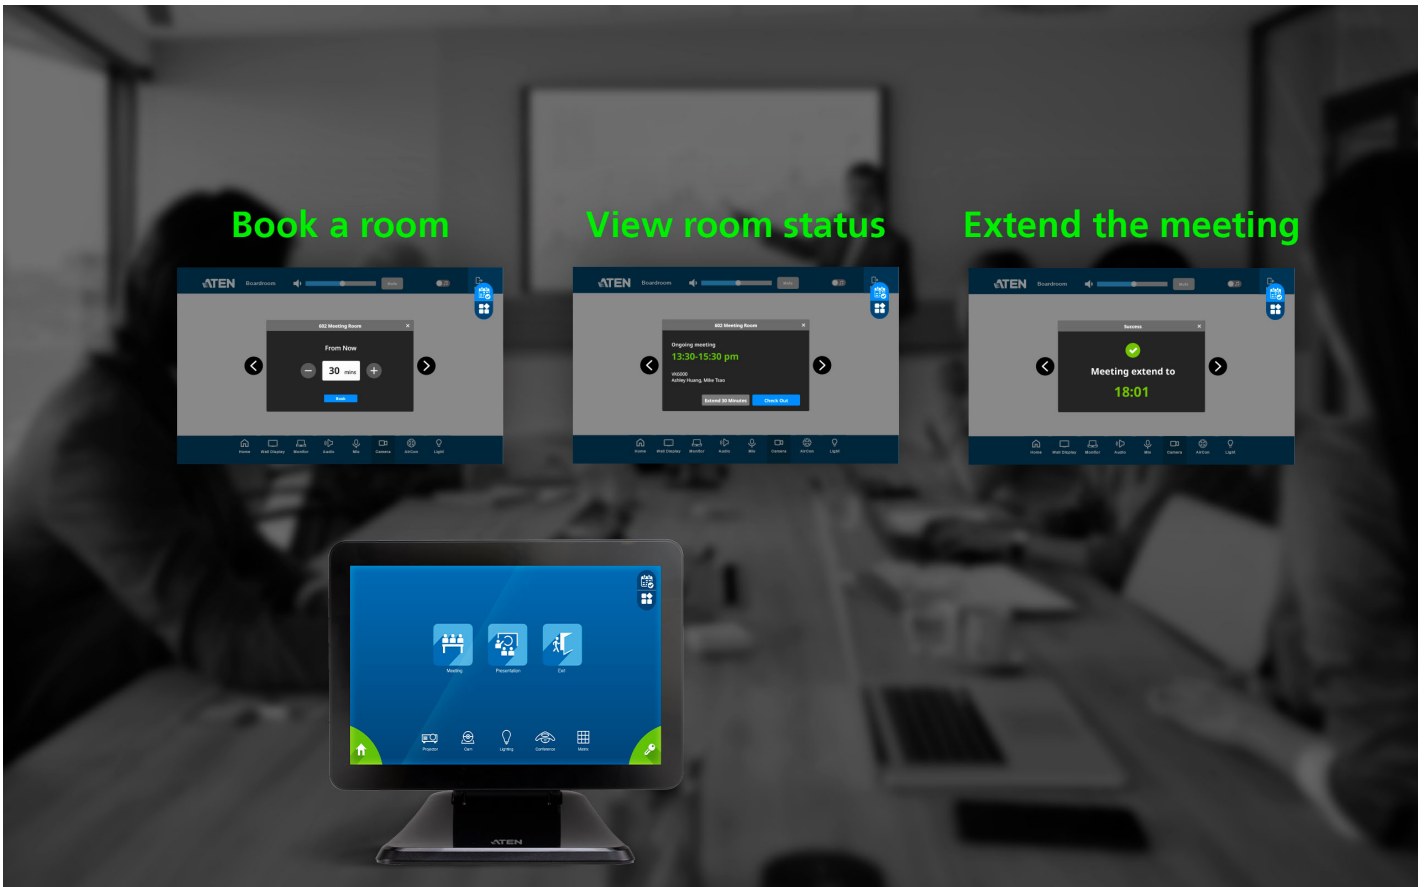

VK330

10.1" Touch Panel

The VK330 10" Touch Panel centralizes system control through an intuitive, responsive interface, allowing quick switching between the [ATEN Control System](#) app and third-party applications. Integrated with ATEN's [Room Booking System](#), it also enables room status updates directly from the panel, streamlining meeting setup. Its compact 10" design and PoE capability make it ideal for mid- to large-sized meeting and conference rooms, where a clearly readable screen and simplified cabling are essential.

App Switching

RBS Integration

Video Streaming
Preview

Multi-Room
Centralized Control

Power
over Ethernet

VESA Mounting

Third-Party Application Control with AppSwitcher

In addition to interfacing with the [ATEN Control System](#), the VK330 also serves as a dedicated, cost-effective touch panel for third-party apps such as video conferencing, device control, or custom room apps, enabling direct control without a separate controller.

Streamlining Access with In-Room Booking Control

With integration into [ATEN Unizon](#) and the [Room Booking System](#), booking a room, checking in or out, viewing room status, and extending a meeting are all just a few taps away on the panel – anytime during a meeting.

Features

The ATEN VK330 is a 10.1" Touch Panel, featuring capacitive multi-touch TFT-LCD screen. Natively installed with the [ATEN Control System](#) app, the touch panel is compatible with ATEN Control Box and Control Pad. In conjunction with the [VK401](#), the system enables exclusive card-access functionality. This allows authorized users to efficiently book and check in meeting rooms, thereby contributing to the streamlined automation of conference room operations.