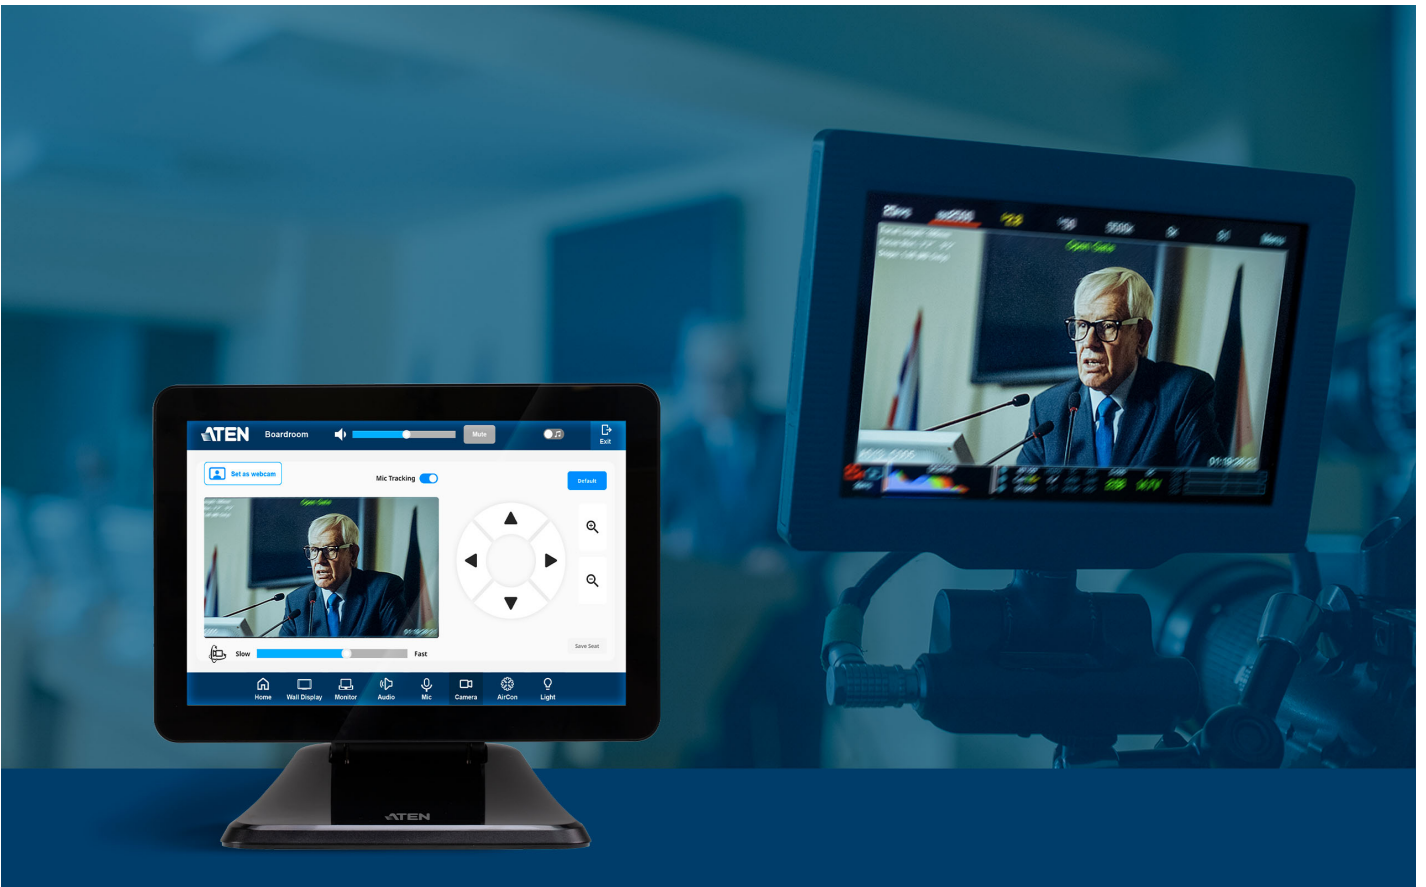

VK330

10.1" Touch Panel

The VK330 10" Touch Panel centralizes system control through an intuitive, responsive interface, allowing quick switching between the [ATEN Control System](#) app and third-party applications. Integrated with ATEN's [Room Booking System](#), it also enables room status updates directly from the panel, streamlining meeting setup. Its compact 10" design and PoE capability make it ideal for mid- to large-sized meeting and conference rooms, where a clearly readable screen and simplified cabling are essential.

App Switching

RBS Integration

Video Streaming
Preview

Multi-Room
Centralized Control

Power
over Ethernet

VESA Mounting

Third-Party Application Control with AppSwitcher

In addition to interfacing with the [ATEN Control System](#), the VK330 also serves as a dedicated, cost-effective touch panel for third-party apps such as video conferencing, device control, or custom room apps, enabling direct control without a separate controller.

Streamlining Access with In-Room Booking Control

With integration into [ATEN Unizon](#) and the [Room Booking System](#), booking a room, checking in or out, viewing room status, and extending a meeting are all just a few taps away on the panel – anytime during a meeting.

Real-Time Video Streaming Preview

The VK330 displays real-time feeds from IP cameras and ATEN [_VE89 series](#) video over IP transmitters via native RTSP/ONVIF protocols, enabling direct preview and seamless switching of video sources from the panel.