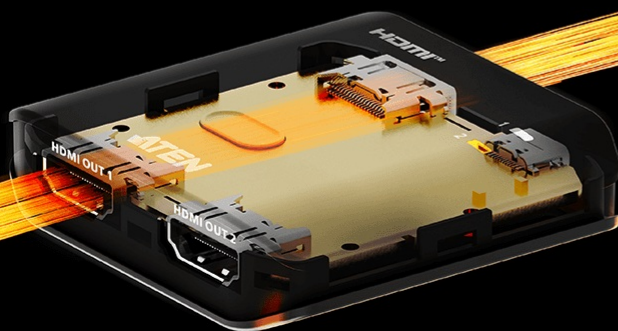

VS5812

2-Port 8K HDMI Splitter

essentials

2-Port 8K HDMI Splitter

8K

4K
120Hz

VS5812

Superior Video

3D | Deep Color |
HDR10+ | Dolby Vision®

Premium Audio

DTS-HD Master Audio™ | DTS:X®
Dolby® TrueHD | Dolby Atmos®

Input

HDMI x1

Output

HDMI x2

HDCP 2.2/2.3

VRR + ALLM

Ultra High Speed

48 Gbps Data Transfer

Accent Lig

Uncompromised 8K Visuals across Dual-Display

essentials 2-Port 8K HDMI Splitter VS5812

All references to and depictions of compatible products, including those produced by Sony Interactive Entertainment (PlayStation), or Audio Technica, are for compatibility demonstration purposes only, not intended to suggest any endorsement or sponsorship by or affiliation with those product manufacturers.

The VS5812 2-Port 8K HDMI Splitter is designed to deliver uncompromised visual performance from a single source to dual displays. Compact, robust, and effective in design, the VS5812 is the perfect choice for professional home theaters, hybrid gaming setups, professional studios, and commercial AV environments seeking uncompromised performance. Supporting resolutions up to 4K@120Hz and 8K@30Hz, the VS5812 is the essential device for dual display setups, offering the ultimate way to create breathtaking displays and picture. Featuring 100% ESD protection, 100% digital content protection (DCP), and 100% HDCP 2.3, the VS5812 is the ultimate choice for dual display setups. Enjoy 8K@30Hz video with ultra-extended, supported by HDR10+, Dolby Vision P, VRR, Variable Refresh Rate, AMD FreeSync Premium, and FreeSync 2 Pro.